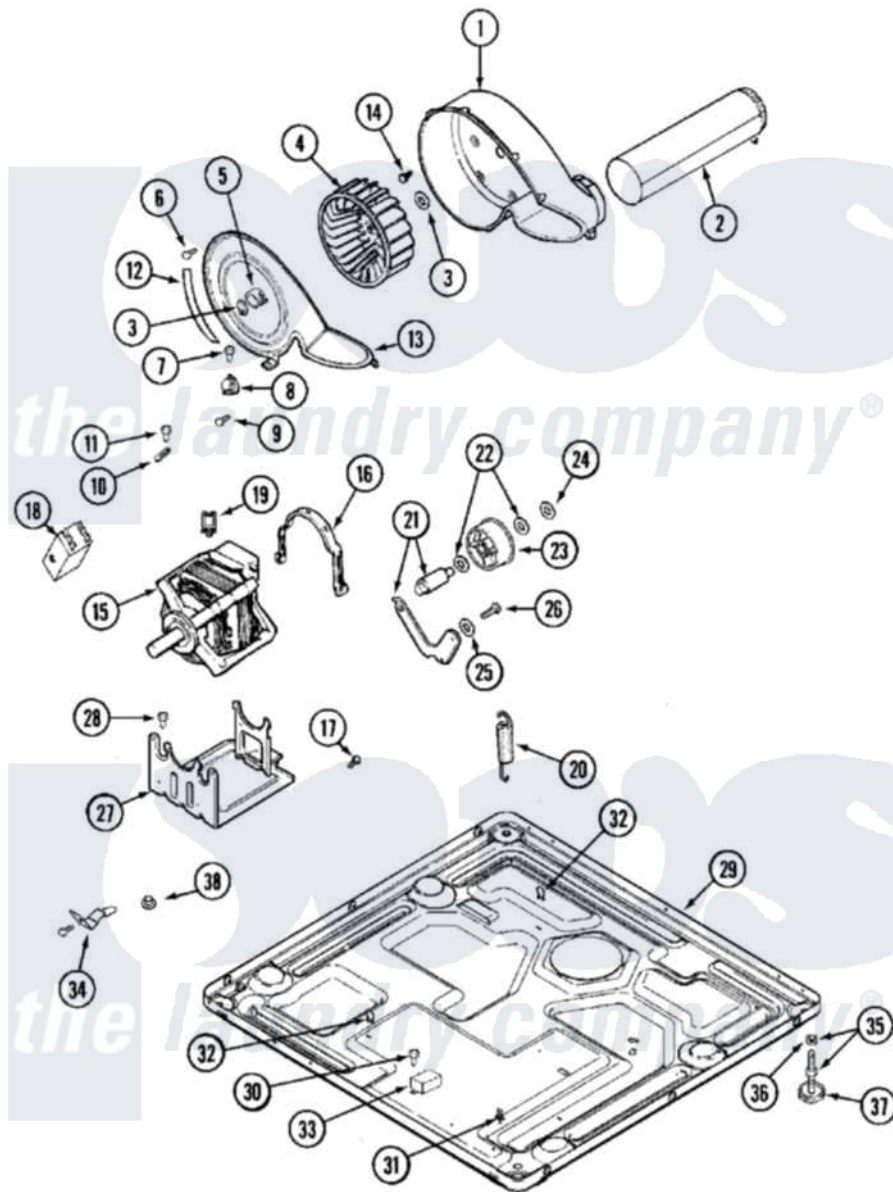

# Maytag MLE15PDBGW 10 - MOTOR DRIVE

Maytag [Residential Maytag MLE15PDBGW Dryer Parts](#) Parts Diagram 10 - MOTOR DRIVE  
 Click on the part number to view part

Item	Original Part Number	Replaced By	Status	Part Description
001	<a href="#">33001789</a>			Housing, Blower
002	<a href="#">22001995</a>			Screw Note: Screw, Tumbler Front And Shroud
"	<a href="#">33001799</a>			Outlet Duct Assembly Note: Outlet Duct Assembly
003	410233	<a href="#">9703438</a>		Ring-Retrn
004	<a href="#">33001790</a>			Wheel, Blower
005	<a href="#">312967</a>			Clamp, Blower Housing
006	33001855	<a href="#">33002917</a>		Screw, No.10-16
007	<a href="#">Y313561</a>			Screw----NA
008	<a href="#">303392</a>			Thermostat, Cycling
"	<a href="#">33303391</a>			Thermostat, Cycling
009	22001996	<a href="#">3370225</a>		Screw
010	<a href="#">33001762</a>			Fuse, Thermal
011	NLA		Not Available	SCREW, THERMAL CUT-OFF
012	<a href="#">33002044</a>			Guide
013	33001796	<a href="#">33002711</a>		Cover, Blower Housing