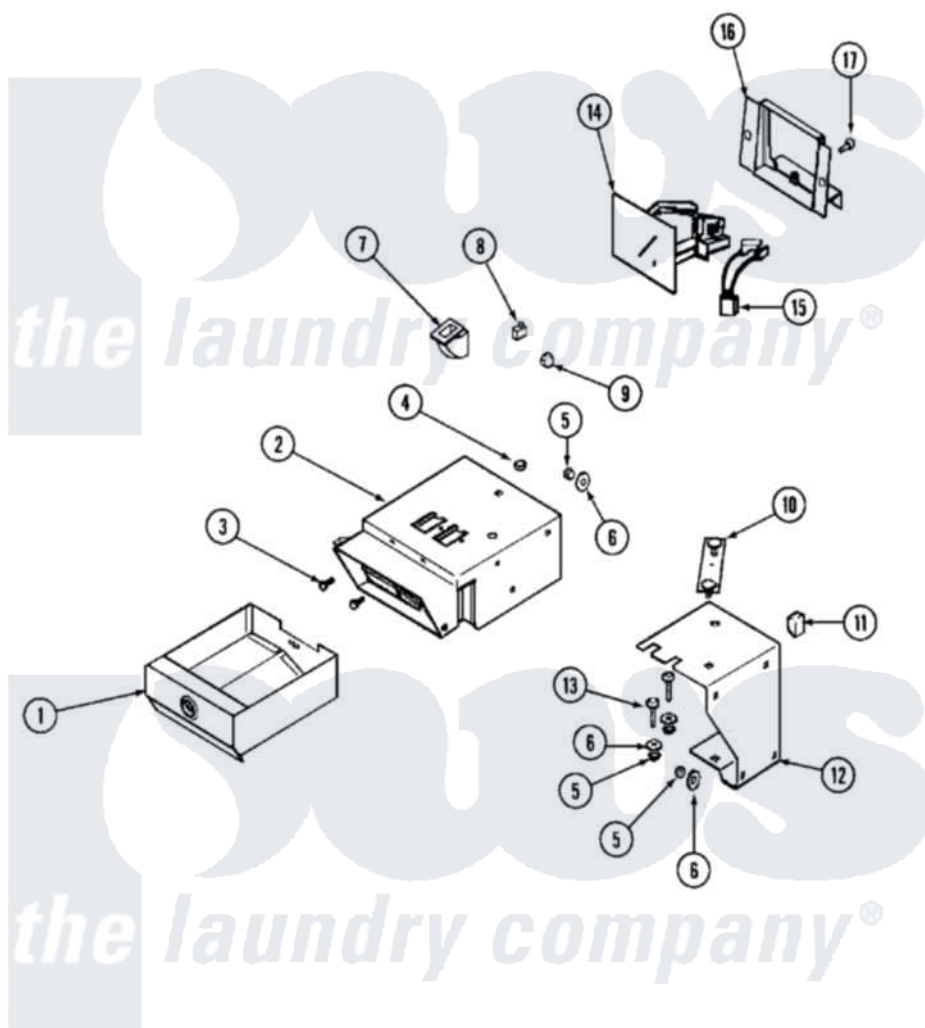

# Maytag MLE15PDCZW 02 - CONTROL CENTER (UPPER)

Maytag Residential Maytag MLE15PDCZW Dryer Parts Parts Diagram 02 - CONTROL CENTER (UPPER)  
 Click on the part number to view part

Item	Original Part Number	Replaced By	Status	Part Description
001	<a href="#">Y33001983</a>			Box, Coin
002	<a href="#">Y33001986</a>			Vault, Coin
003	212707	<a href="#">3196385</a>		Screw
004	Y052740	<a href="#">62739</a>		Nut, Lock
005	<a href="#">Y052734</a>			Nut, Carrage Bolts And Bracket
006	<a href="#">312535</a>			Washer, Vault Mounting Brk.
"	NLA		Not Available	WASHER, VAULT MOUNTING BRK.
007	<a href="#">314635</a>			Chute, Coin
008	<a href="#">33001250</a>			Switch, Vault And Service Door
009	NLA		Not Available	NUT, CAGE
010	22001810		Not Available	STRAP, MOUNTING
011	<a href="#">33001989</a>			Retainer, Vault Switch
012	<a href="#">33001990</a>			Bracket, Mounting Vault
013	<a href="#">33001991</a>			Bolt, Carriage

014	<a href="#">216200</a>		Face Plate Return Button
"	<a href="#">22001875</a>		Coin Drop Assembly-Dual
"	<a href="#">22002144</a>		Single Faceplate
"	22002535	<a href="#">W10133245</a>	Dual Coin Drop Assembly
"	<a href="#">22003815</a>		Dual Faceplate
015	<a href="#">314665</a>		Screw, Switch Assembly
"	<a href="#">33001985</a>		Switch, Optic
016	<a href="#">33001992</a>		Bracket, Coin Drop Mount.
017	<a href="#">Y313561</a>		Screw---NA
"	<a href="#">910181</a>		Lockwasher, Terminal Block