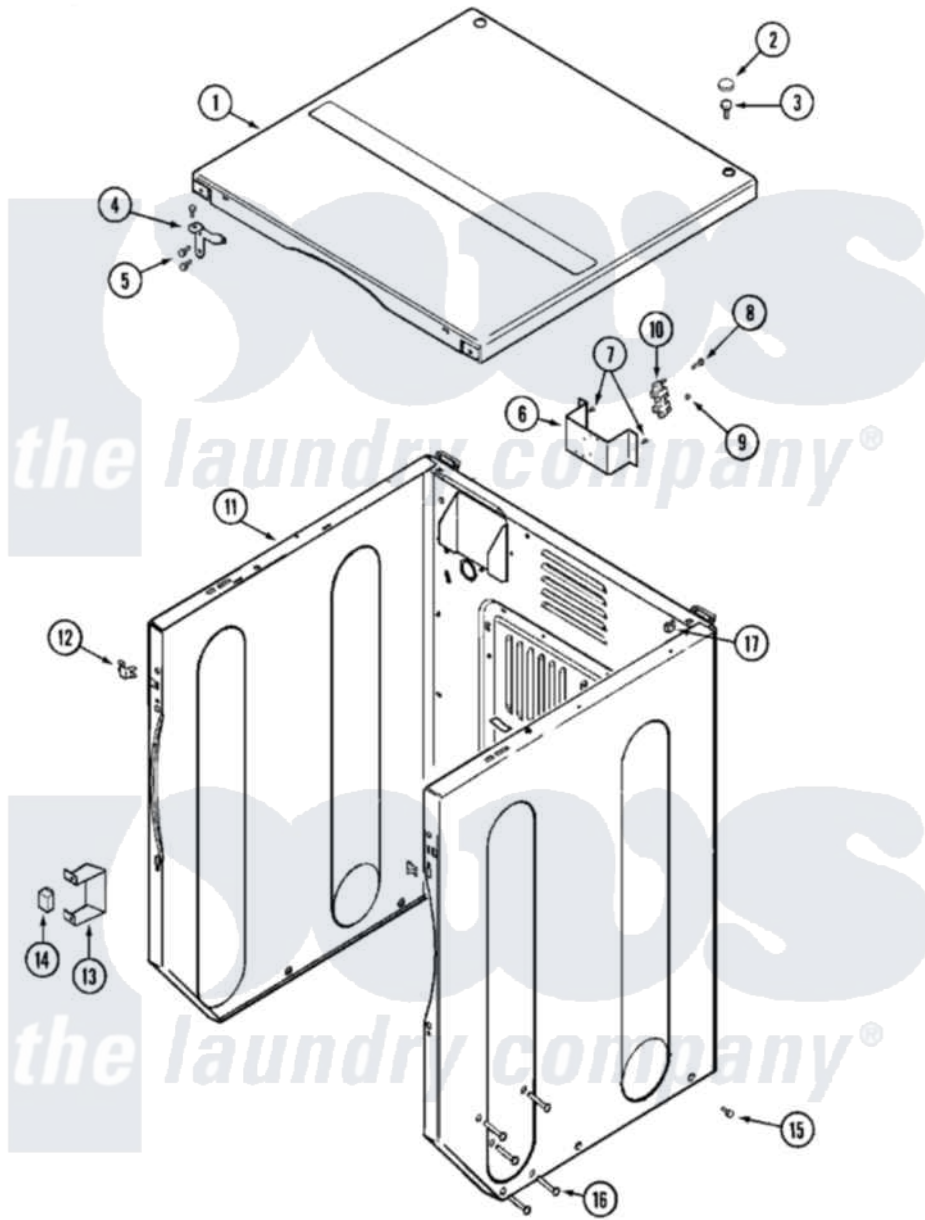

Maytag MLE15PDCZW 03 - CABINET-FRONT (UPPER)

Maytag Residential Maytag MLE15PDCZW Dryer Parts Parts Diagram 03 - CABINET-FRONT (UPPER)
 Click on the part number to view part

Item	Original Part Number	Replaced By	Status	Part Description
001	22001995			Screw Note: Screw, Tumbler Front And Shroud
"	22001996	3370225		Screw
"	33002058		Not Available	COVER, TOP (WHT)
"	33002062		Not Available	BACKUP, STRAIN RELIEF
"	Y314174			Terminal Cover - Canada
002	33001997			Plug, Hole
003	22001883	214354		Screw, Top Cover To Cabnt.
004	33001998			Bracket, Top Cover
"	33001999			Bracket, Top Cover
005	22001995			Screw Note: Screw, Tumbler Front And Shroud
006	315471	22003298		Retainer, Wire
"	33002059			Bracket, Terminal Block
007	22001995			Screw Note: Screw, Tumbler Front And Shroud
008	Y312209	W10001200		Screw

009	311484	112432	Nut
010	33001244		Block, Terminal
011	22003646		Cabinet Assembly-Upr
"	NLA	Not Available	CABINET (WHT)
012	33001980		Fastener, Access Panel
013	Y313561		Screw---NA
"	33002002		Bracket, Switch
"	Y310632	1163839	Screw
014	206824	W10133335	Relay, Motor
"	Y251119	3177991	Screw
015	213007		Xfor Cabinet See Cabinet, Back
016	33001991		Bolt, Carriage
017	22001502		Fastener, U-NUt