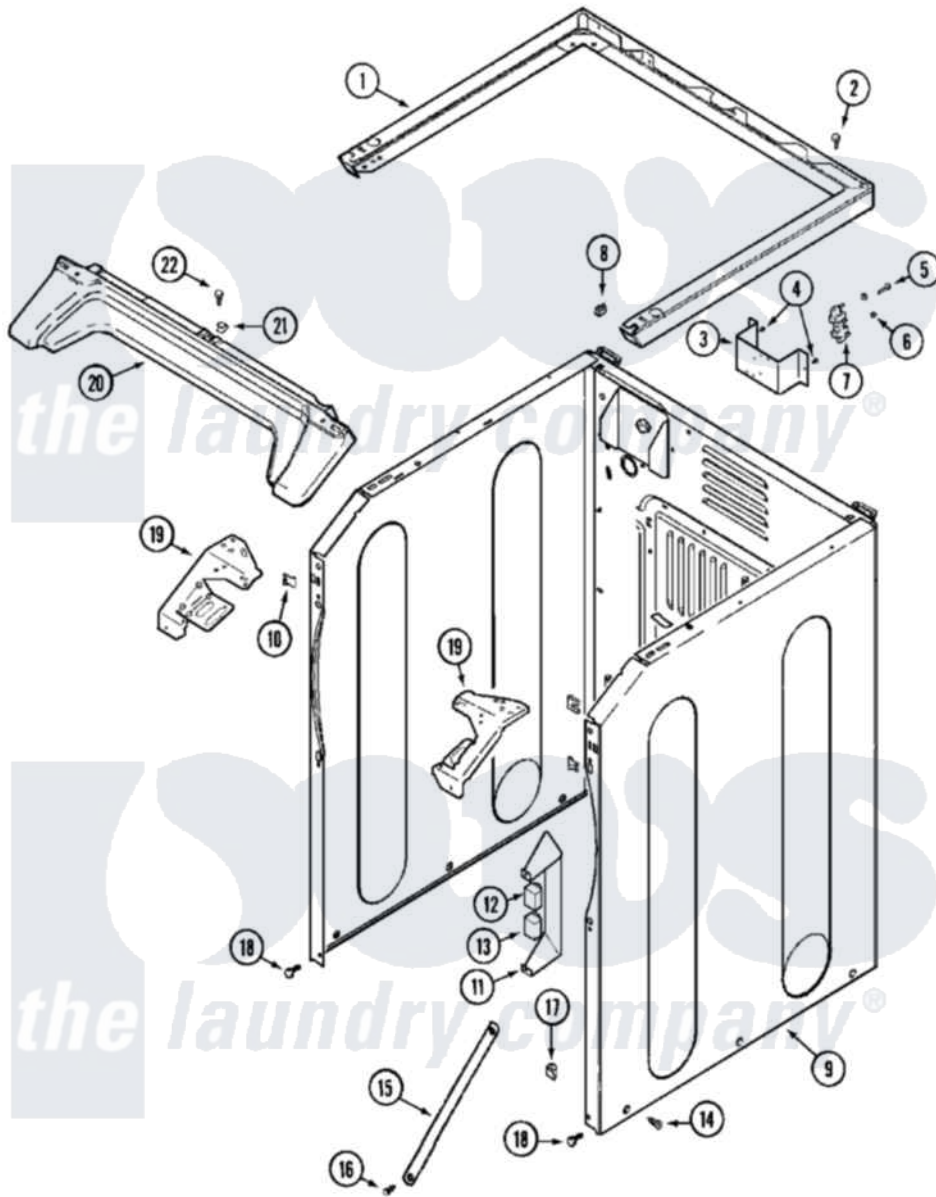

# Maytag MLE15PDCZW 04 - CABINET-FRONT (LOWER)

Maytag Residential Maytag MLE15PDCZW Dryer Parts Parts Diagram 04 - CABINET-FRONT (LOWER)  
 Click on the part number to view part

Item	Original Part Number	Replaced By	Status	Part Description
001	33002005	<a href="#">33002963</a>		Support, Weld Assembly
002	22001883	<a href="#">214354</a>		Screw, Top Cover To Cabnt.
003	<a href="#">33002059</a>			Bracket, Terminal Block
004	<a href="#">22001995</a>			Screw Note: Screw, Tumbler Front And Shroud
005	Y312209	<a href="#">W10001200</a>		Screw
006	311484	<a href="#">112432</a>		Nut
007	<a href="#">33001244</a>			Block, Terminal
008	<a href="#">22001502</a>			Fastener, U-NUt
009	<a href="#">22003639</a>			Cabinet Assembly
"	NLA		Not Available	CABINET (WHT)
010	<a href="#">22002049</a>			Clip Note: Clip, Front Panel
011	<a href="#">Y313561</a>			Screw---NA
"	<a href="#">314627</a>			Bracket, Relays
"	Y310632	<a href="#">1163839</a>		Screw
012	206824	<a href="#">W10133335</a>		Relay, Motor
"	Y251119	<a href="#">3177991</a>		Screw

013	<a href="#">306199</a>		Relay, Heater
"	Y251119	<a href="#">3177991</a>	Screw
014	<a href="#">213007</a>		Xfor Cabinet See Cabinet, Back
015	22002259	<a href="#">22002767</a>	Brace, Cross
016	<a href="#">22001995</a>		Screw Note: Screw, Tumbler Front And Shroud
017	<a href="#">Y310376</a>		Clip, Door Switch Harness
018	<a href="#">22001995</a>		Screw Note: Screw, Tumbler Front And Shroud
019	33002095	<a href="#">33002474</a>	Bracket, Corner
"	<a href="#">33002096</a>		Bracket, Corner
020	<a href="#">33002011</a>		Cover, Access
021	<a href="#">33002013</a>		Fastener Clip, Access Cover
022	<a href="#">22001995</a>		Screw Note: Screw, Tumbler Front And Shroud
023	<a href="#">33002061</a>		Wire Harness, Main
024	<a href="#">33001989</a>		Retainer, Vault Switch