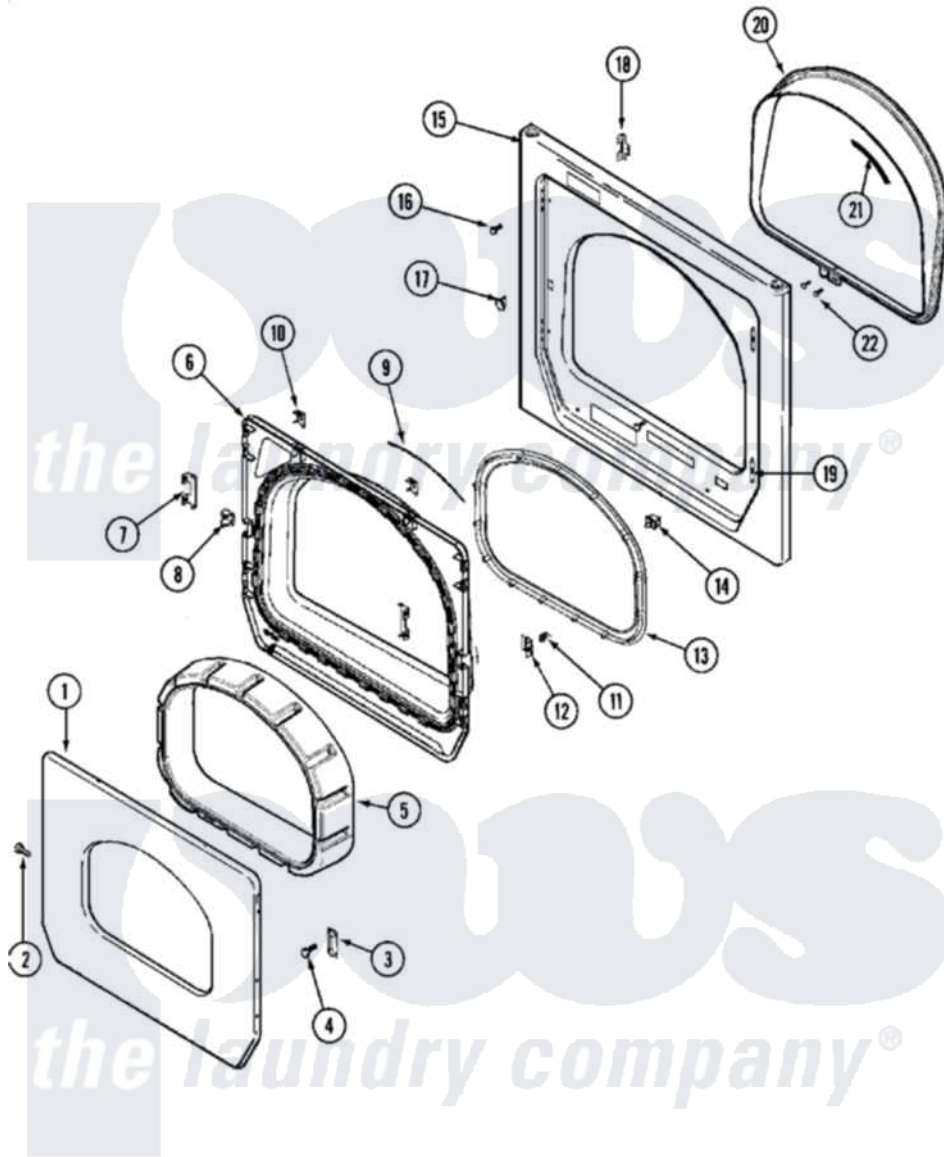

Maytag MLE15PDCZW 05 - DOOR (UPPER)

Maytag Residential Maytag MLE15PDCZW Dryer Parts Parts Diagram 05 - DOOR (UPPER)
 Click on the part number to view part

Item	Original Part Number	Replaced By	Status	Part Description
001	33002015			Door, Outer
002	22002063			Screw No.8-18AB Wafer Head
003	33002017			Hinge, Door
004	22002062	98006631		Screw
005	22002300	9740848		Screw, Mixing Valve Mounting
"	33002018	33002780		Door Tunnel W` Handle
006	33002020			Door, Inner W/Seal
007	22002038			Clip, Door
008	33001763			Plug, Inner Door
009	33002094			Seal, Door
010	22002039			Clip, Door
011	33001761			Strike, Door
012	33001793			Bracket, Strike
013	33002022	33002607		Lens, Door
"	33002607			Lens, Door
014	33002038			Switch, Door

015	33001711	33002936	Medallion-
"	33002023	33002081	Panel, Front
"	33002051		Not Available SCREW, FRONT PANEL
016	33001486	98008544	Screw
017	33001791	306436	Door Latch Kit--W
018	33002025		Twin Speednut
019	33001175		Cover, Hinge Hole
020	33002026		Extension, Tumbler Front
021	33001767		Seal, Shroud
022	33001855	33002917	Screw, No.10-16