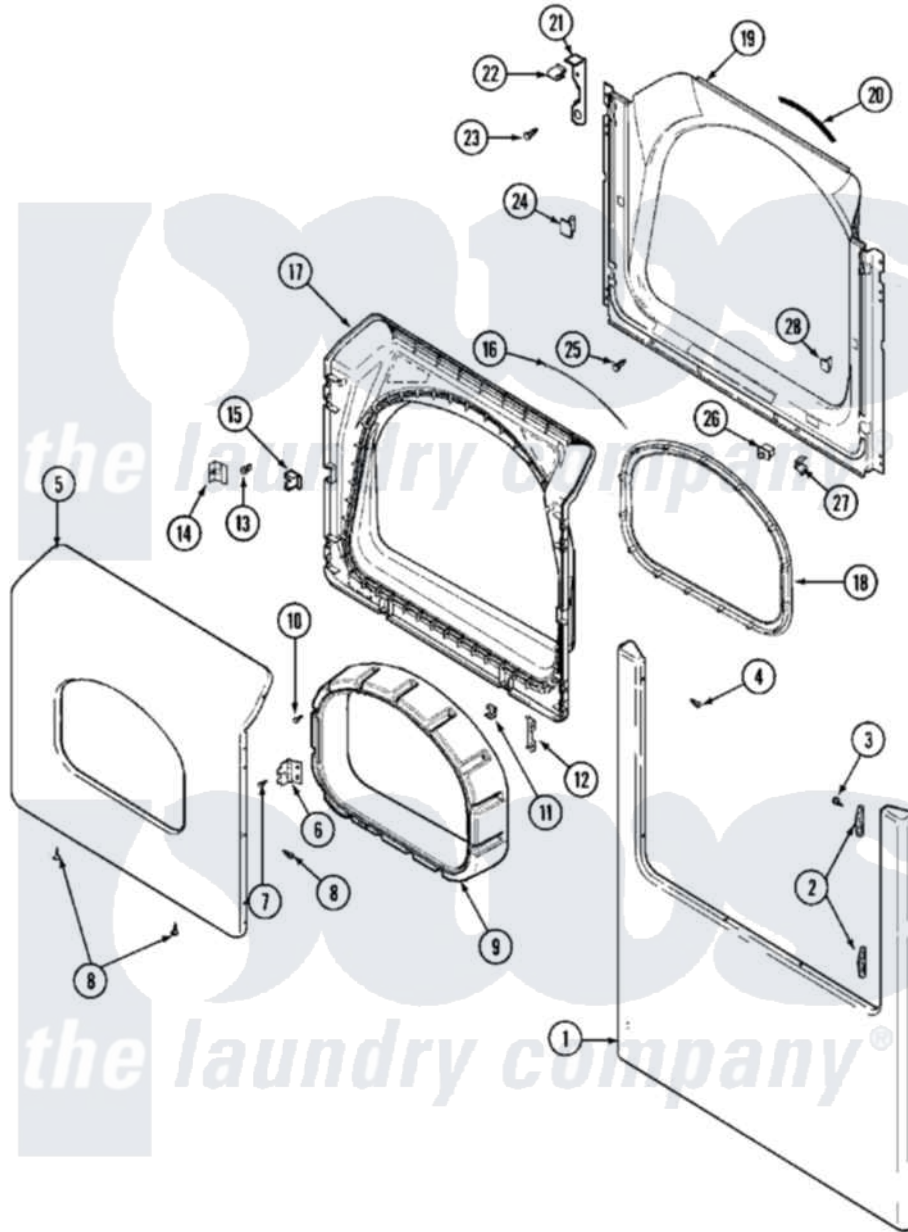

Maytag MLE15PDCZW 06 - DOOR (LOWER)

Maytag Residential Maytag MLE15PDCZW Dryer Parts Parts Diagram 06 - DOOR (LOWER)
 Click on the part number to view part

Item	Original Part Number	Replaced By	Status	Part Description
001	22002241	22002836		Panel, Front
002	33001764			Cover, Hinge Hole
003	33001846			Screw, Hinge Hole Cover
004	22002243			Screw, Front Panel And Hinge
005	33002028			Door, Outer
006	33001759			Hinge, Door
007	22002062	98006631		Screw
008	22002063			Screw No.8-18AB Wafer Head
009	33002018	33002780		Door Tunnel W` Handle
010	22002300	9740848		Screw, Mixing Valve Mounting
011	22002039			Clip, Door
012	22002038			Clip, Door
013	33001761			Strike, Door
014	33001793			Bracket, Strike
015	33001763			Plug, Inner Door
016	33002094			Seal, Door

017	33002030		Door, Inner
018	33002022	33002607	Lens, Door
019	33002033		Shroud
020	33001767		Seal, Shroud
021	22002991		Kit, Access Cover Hook
022	33002037		Fastener, Access Cover Hook
023	22001995		Screw Note: Screw, Tumbler Front And Shroud
024	33001791	306436	Door Latch Kit--W
025	33001768		Screw, Shroud Note: Screw, Shroud And Outlet Duct
026	33002038		Switch, Door
027	33001760		Bracket, Hinge
028	Y304578	LA-1003	Door Catch Kit