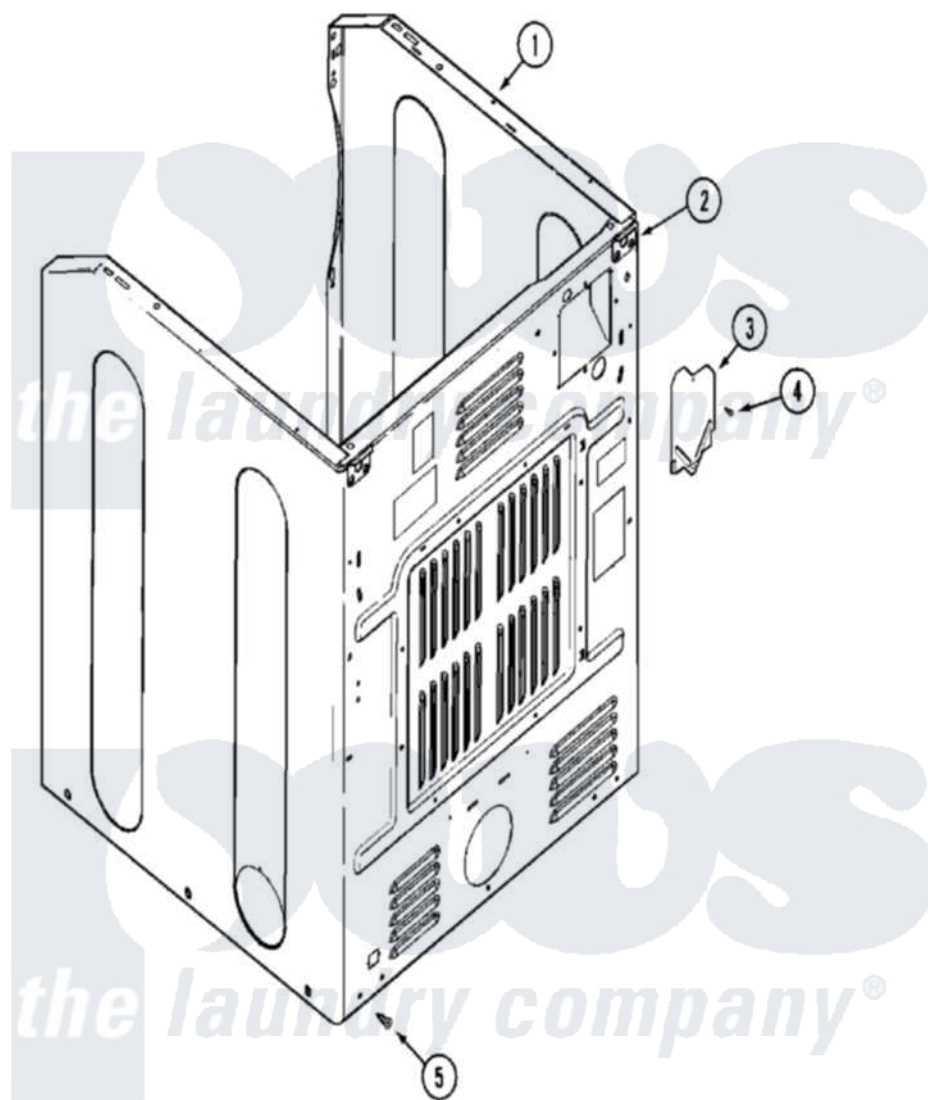

Maytag MLE15PDCZW 07 - CABINET-REAR

Maytag Residential Maytag MLE15PDCZW Dryer Parts Parts Diagram 07 - CABINET-REAR
 Click on the part number to view part

Item	Original Part Number	Replaced By	Status	Part Description
001	NLA		Not Available	CABINET (WHT-UPR)
"	NLA		Not Available	PLUG, HOLE
002	NLA		Not Available	BRACKET, CABINET HINGE (LWR)
003	33001795			Cover, Terminal Block
004	22001995			Screw Note: Screw, Tumbler Front And Shroud
005	22001995			Screw Note: Screw, Tumbler Front And Shroud