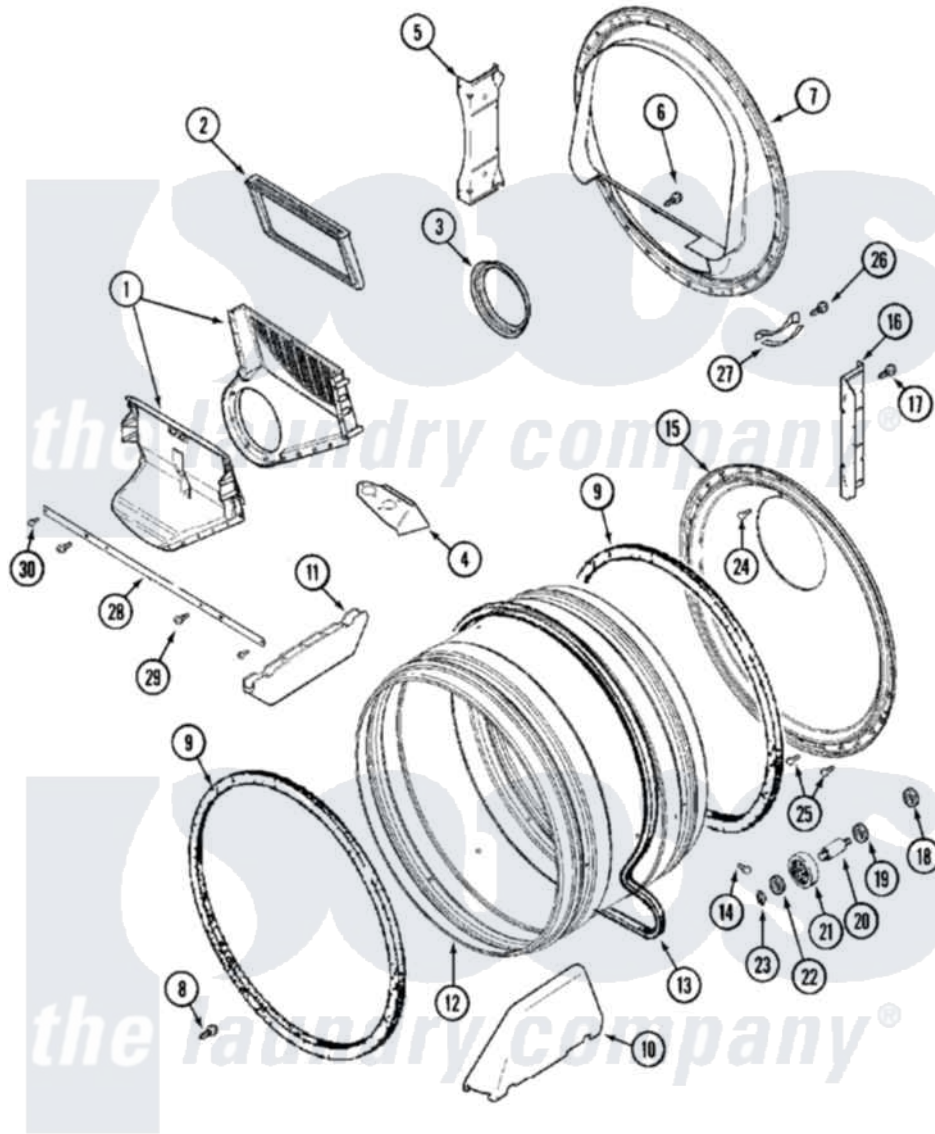

Maytag MLE15PDCZW 08 - TUMBLER

Maytag [Residential Maytag MLE15PDCZW Dryer Parts](#) Parts Diagram 08 - TUMBLER
 Click on the part number to view part

Item	Original Part Number	Replaced By	Status	Part Description
001	33001799			Outlet Duct Assembly Note: Outlet Duct Assembly
002	33001804	33002790		Lint Filter
003	33001758	33002560		Seal, Blower
004	33001837			Cover, Thermostat
005	NLA		Not Available	SUPPORT, TUMBLER FRONT
006	NLA		Not Available	SCREW, OUTLET DUCT
007	33001802			Front, Tumbler
008	33001855	33002917		Screw, No.10-16
009	33001807			Seal, Tumbler
010	33002032			Baffle
011	33001755			Baffle
012	33001794	33001889		Tumbler
013	33001777	33002535		V-Belt
014	33001788	33002973		Screw, No.9-15 X 1.00 Hx WS
015	33001801			Back, Tumbler

016	NLA	Not Available	SUPPORT, BACK
017	22001995		Screw Note: Screw, Tumbler Front And Shroud
018	33001443		Nut, Hex
019	Y313347	312535	Washer, Vault Mounting Brk.
020	Y312948	6-3129480	Shaft- Tumbler
021	Y303373	12001541	Drum Roller/Washer Assembly--W
022	312535		Washer, Vault Mounting Brk.
023	410233	9703438	Ring-Retrn
024	210932		Screw, No.8 X 9/16 Ctsk Note: Screw, Inlet Duct
025	22001996	3370225	Screw
026	210720		Rivet, Bearing To Tumbler Frnt
027	306508		Tumbler Bearing Kit ---W
028	33002039		Brace, Tumbler Front
029	33001768		Screw, Shroud Note: Screw, Shroud And Outlet Duct
030	22001995		Screw Note: Screw, Tumbler Front And Shroud