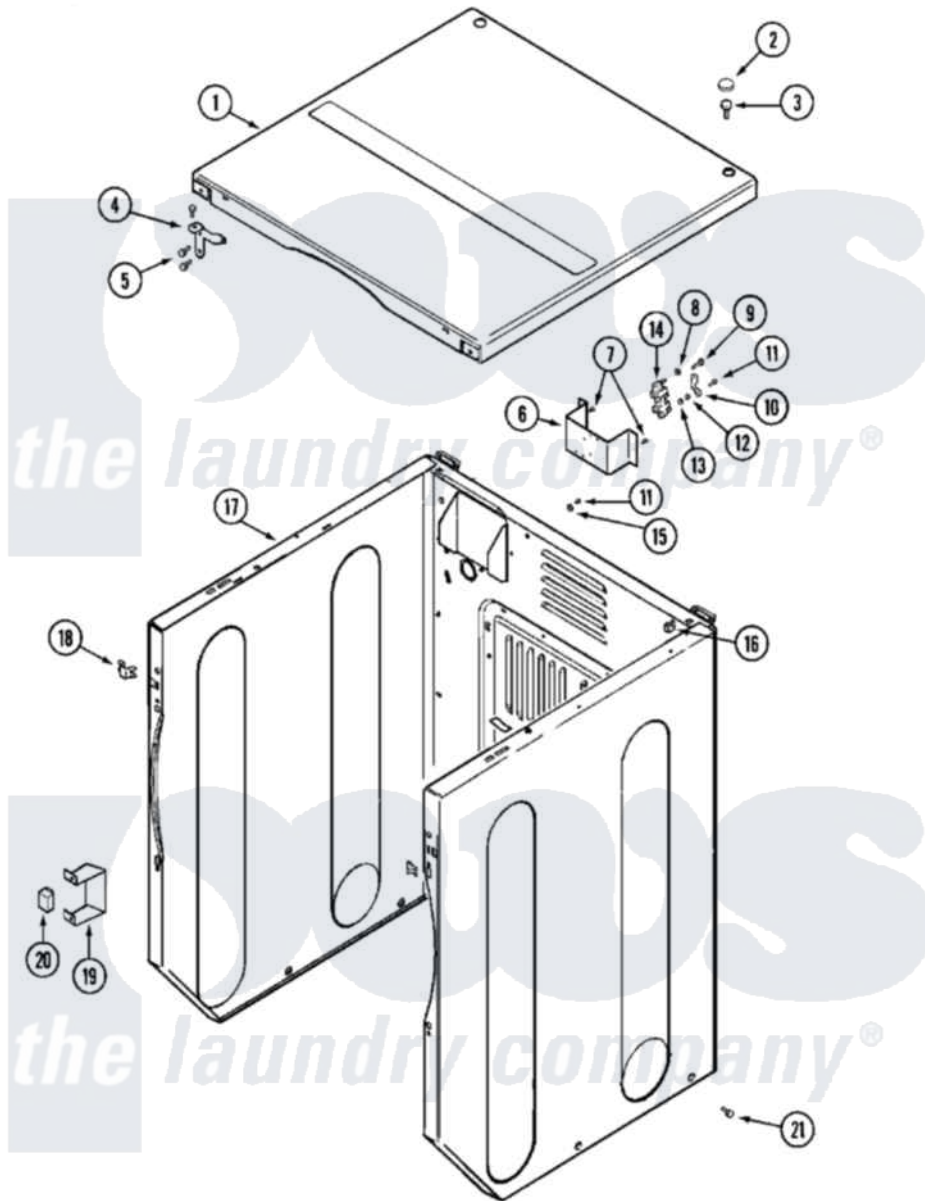

# Maytag MLE15PRAZW 02 - CABINET-FRONT (UPPER)

Maytag Residential Maytag MLE15PRAZW Dryer Parts Parts Diagram 02 - CABINET-FRONT (UPPER)  
 Click on the part number to view part

Item	Original Part Number	Replaced By	Status	Part Description
001	<a href="#">22001995</a>			Screw Note: Screw, Tumbler Front And Shroud
"	22001996	<a href="#">3370225</a>		Screw
"	33001995	<a href="#">33002124</a>		Cover, Top
"	33002058		Not Available	COVER, TOP (WHT)
"	33002062		Not Available	BACKUP, STRAIN RELIEF
"	<a href="#">Y314174</a>			Terminal Cover - Canada
002	<a href="#">33001997</a>			Plug, Hole
003	22001883	<a href="#">214354</a>		Screw, Top Cover To Cabnt.
004	<a href="#">33001998</a>			Bracket, Top Cover
"	<a href="#">33001999</a>			Bracket, Top Cover
005	<a href="#">22001995</a>			Screw Note: Screw, Tumbler Front And Shroud
006	<a href="#">33002059</a>			Bracket, Terminal Block
"	NLA		Not Available	BRACKET, TERMINAL BLOCK---NA
007	<a href="#">22001995</a>			Screw Note: Screw, Tumbler Front And Shroud

008	<a href="#">Y311270</a>		Washer, Terminal Block
009	Y312209	<a href="#">W10001200</a>	Screw
010	<a href="#">Y312184</a>		Strap, Grounding
011	NLA	Not Available	SCREW, GROUND LUG
012	311484	<a href="#">112432</a>	Nut
013	<a href="#">311093</a>		Washer, Terminal Connection
014	<a href="#">33001244</a>		Block, Terminal
015	NLA	Not Available	WASHER, GROUND LUG
016	<a href="#">22001502</a>		Fastener, U-NUt
017	NLA	Not Available	CABINET (WHT)
018	<a href="#">33001980</a>		Fastener, Access Panel
019	<a href="#">33002002</a>		Bracket, Switch
"	Y251119	<a href="#">3177991</a>	Screw
020	<a href="#">306398</a>		Relay, Heater
021	<a href="#">213007</a>		Xfor Cabinet See Cabinet, Back
022	<a href="#">33002265</a>		Wire Harness, Main Upper