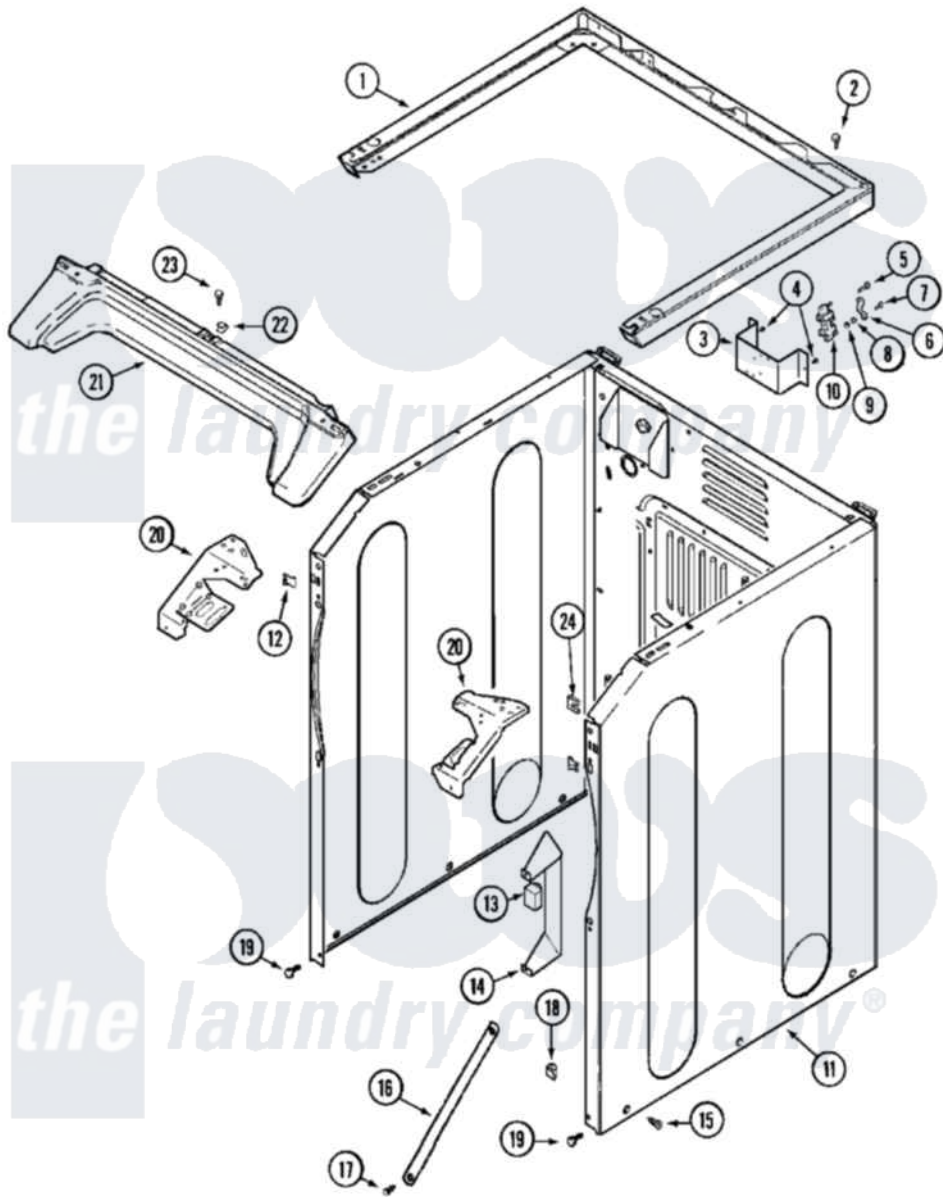

# Maytag MLE15PRAZW 03 - CABINET-FRONT (LOWER)

Maytag Residential Maytag MLE15PRAZW Dryer Parts Parts Diagram 03 - CABINET-FRONT (LOWER)  
 Click on the part number to view part

Item	Original Part Number	Replaced By	Status	Part Description
001	33002005	<a href="#">33002963</a>		Support, Weld Assembly
002	22001883	<a href="#">214354</a>		Screw, Top Cover To Cabnt.
003	315471	<a href="#">22003298</a>		Retainer, Wire
"	NLA		Not Available	BRACKET, TERMINAL BLOCK---NA
004	<a href="#">22001995</a>			Screw Note: Screw, Tumbler Front And Shroud
005	Y312209	<a href="#">W10001200</a>		Screw
006	<a href="#">Y312184</a>			Strap, Grounding
007	NLA		Not Available	SCREW, GROUND STRAP
008	311484	<a href="#">112432</a>		Nut
009	<a href="#">311093</a>			Washer, Terminal Connection
010	<a href="#">33001244</a>			Block, Terminal
011	<a href="#">22001995</a>			Screw Note: Screw, Tumbler Front And Shroud
"	<a href="#">22002381</a>			V-Bracket
"	<a href="#">22002382</a>			Fastener, V-Bracket