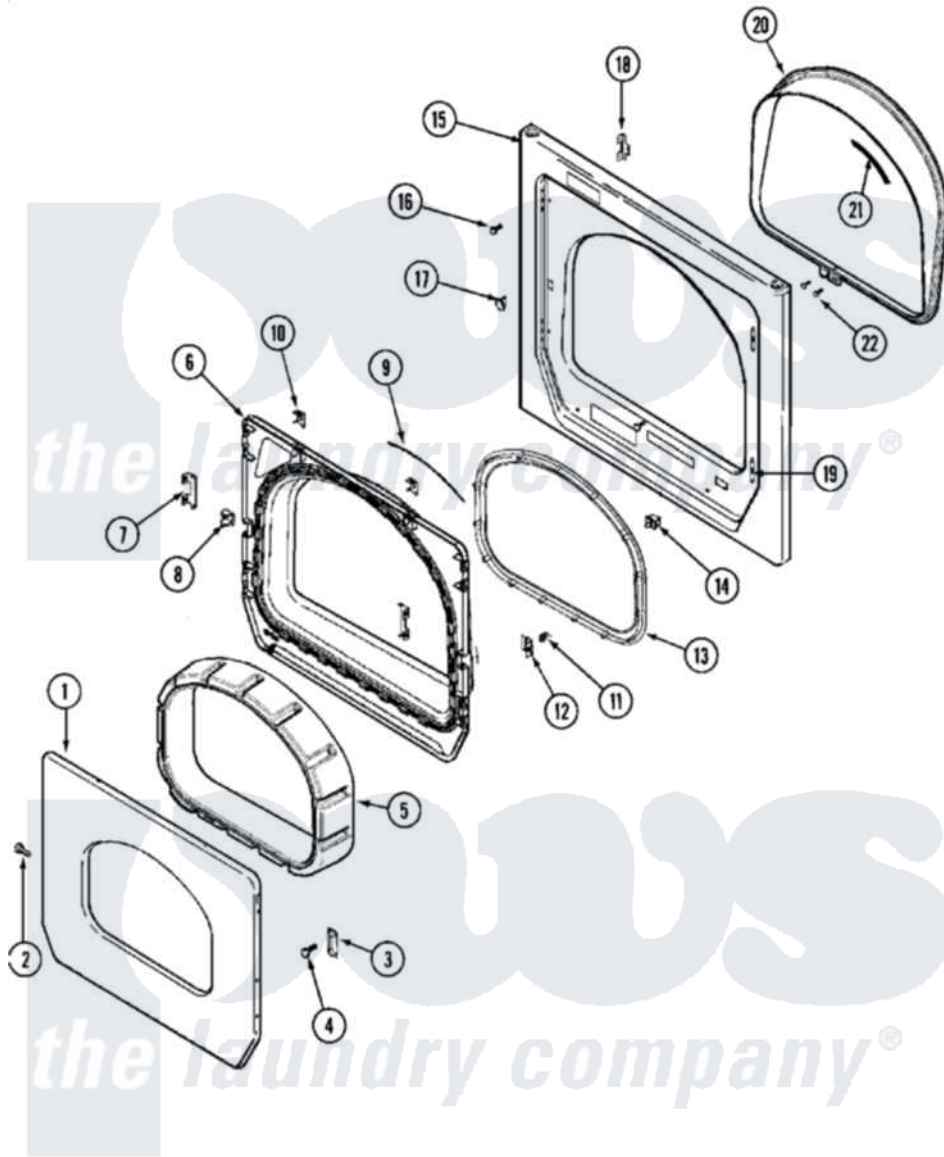

# Maytag MLE15PRAZW 04 - DOOR (UPPER)

Maytag Residential Maytag MLE15PRAZW Dryer Parts Parts Diagram 04 - DOOR (UPPER)  
 Click on the part number to view part

Item	Original Part Number	Replaced By	Status	Part Description
001	<a href="#">33002015</a>			Door, Outer
002	<a href="#">22002063</a>			Screw No.8-18AB Wafer Head
003	<a href="#">33002017</a>			Hinge, Door
004	22002062	<a href="#">98006631</a>		Screw
005	22002300	<a href="#">9740848</a>		Screw, Mixing Valve Mounting
"	33002018	<a href="#">33002780</a>		Door Tunnel W` Handle
006	<a href="#">33002020</a>			Door, Inner W/Seal
007	<a href="#">22002038</a>			Clip, Door
008	<a href="#">33001763</a>			Plug, Inner Door
009	<a href="#">33002094</a>			Seal, Door
010	<a href="#">22002039</a>			Clip, Door
011	<a href="#">33001761</a>			Strike, Door
012	<a href="#">33001793</a>			Bracket, Strike
013	33002022	<a href="#">33002607</a>		Lens, Door
"	<a href="#">33002607</a>			Lens, Door
014	33001509	<a href="#">W10169313</a>		Switch-Dor

015	33001711	<a href="#">33002936</a>	Medallion-
"	33002051	Not Available	SCREW, FRONT PANEL
"	<a href="#">33002081</a>		Panel, Front
016	33001486	<a href="#">98008544</a>	Screw
017	33001791	<a href="#">306436</a>	Door Latch Kit--W
018	<a href="#">33002025</a>		Twin Speednut
019	<a href="#">33001175</a>		Cover, Hinge Hole
020	<a href="#">33002026</a>		Extension, Tumbler Front
021	<a href="#">33001767</a>		Seal, Shroud
022	33001855	<a href="#">33002917</a>	Screw, No.10-16