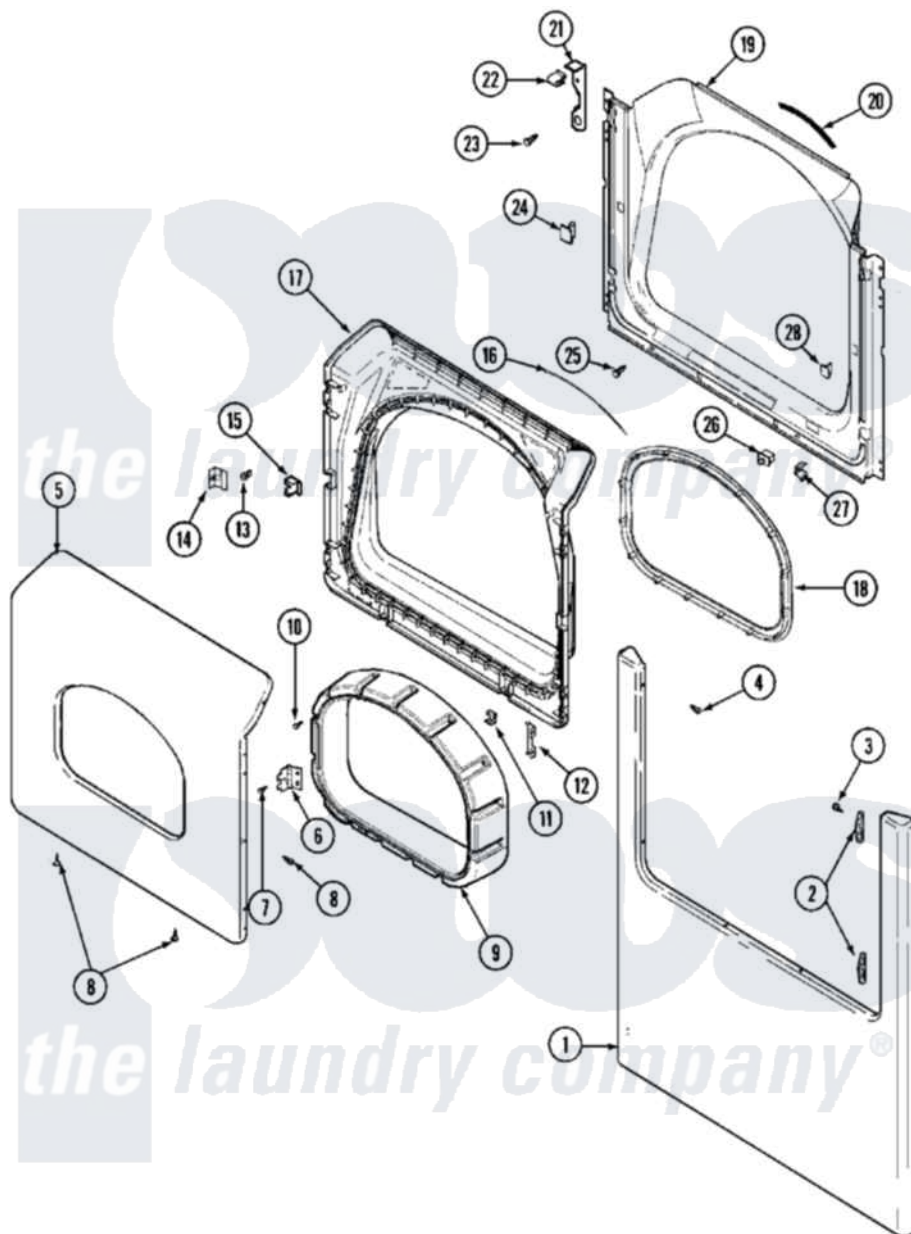

Maytag MLE15PRAZW 05 - DOOR (LOWER)

Maytag Residential Maytag MLE15PRAZW Dryer Parts Parts Diagram 05 - DOOR (LOWER)
 Click on the part number to view part

Item	Original Part Number	Replaced By	Status	Part Description
001	22002087		Not Available	PANEL, FRONT (WHT)
"	22002241	22002836		Panel, Front
002	33001764			Cover, Hinge Hole
003	33001846			Screw, Hinge Hole Cover
004	22002243			Screw, Front Panel And Hinge
005	33002028			Door, Outer
006	33001759			Hinge, Door
007	22002062	98006631		Screw
008	22002063			Screw No.8-18AB Wafer Head
009	33002018	33002780		Door Tunnel W` Handle
010	22002300	9740848		Screw, Mixing Valve Mounting
011	22002039			Clip, Door
012	22002038			Clip, Door
013	33001761			Strike, Door
014	33001793			Bracket, Strike
015	33001763			Plug, Inner Door

016	33002094		Seal, Door
017	33002030		Door, Inner
018	33002022	33002607	Lens, Door
019	33001778		Shroud
020	33001767		Seal, Shroud
021	22002991		Kit, Access Cover Hook
022	33002037		Fastener, Access Cover Hook
023	22001995		Screw Note: Screw, Tumbler Front And Shroud
024	33001791	306436	Door Latch Kit--W
025	33001768		Screw, Shroud Note: Screw, Shroud And Outlet Duct
026	33001509	W10169313	Switch-Dor
027	33001760		Bracket, Hinge
028	Y304578	LA-1003	Door Catch Kit