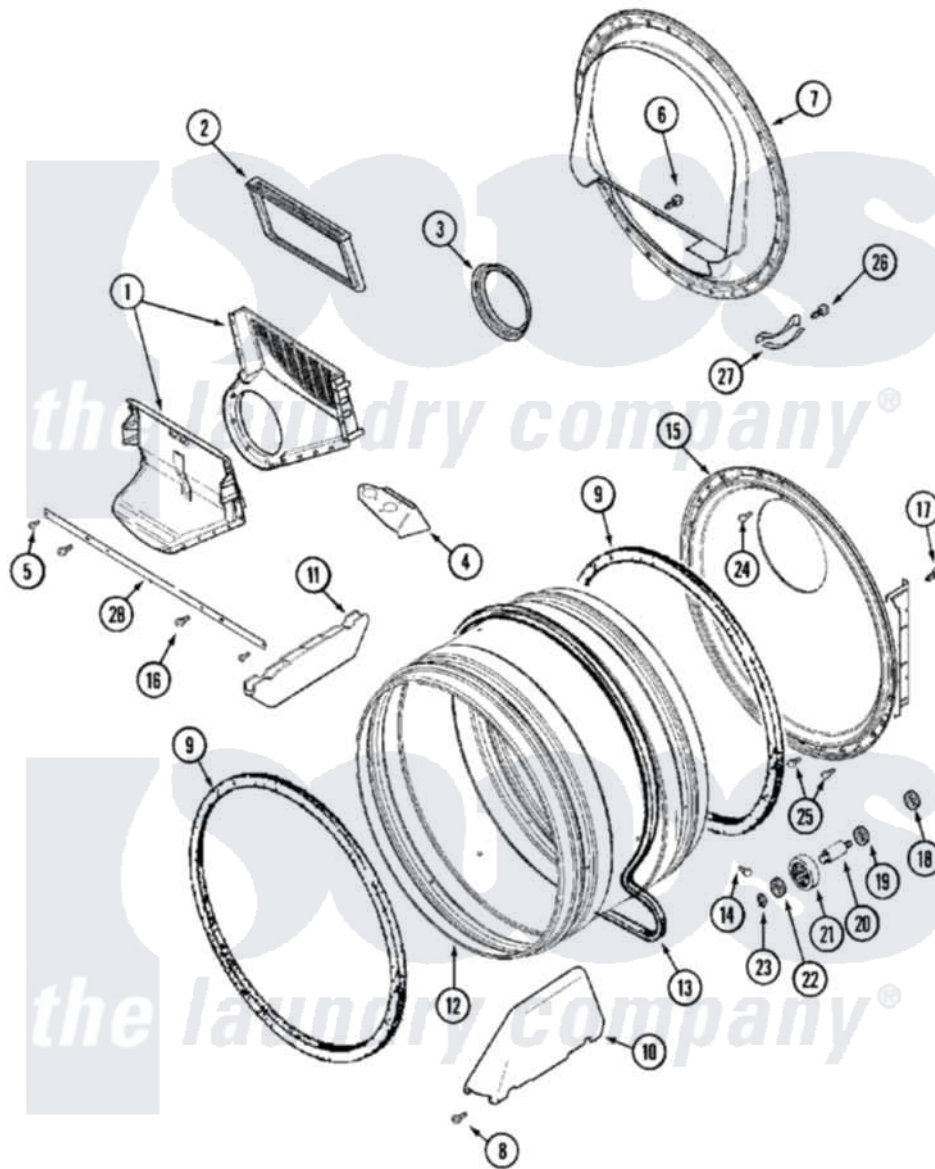

# Maytag MLE15PRAZW 07 - TUMBLER

Maytag [Residential Maytag MLE15PRAZW Dryer Parts](#) Parts Diagram 07 - TUMBLER  
 Click on the part number to view part

Item	Original Part Number	Replaced By	Status	Part Description
001	<a href="#">33001799</a>			Outlet Duct Assembly Note: Outlet Duct Assembly
002	33001804	<a href="#">33002790</a>		Lint Filter
003	33001758	<a href="#">33002560</a>		Seal, Blower
004	<a href="#">33001837</a>			Cover, Thermostat
005	<a href="#">22001995</a>			Screw Note: Screw, Tumbler Front And Shroud
006	NLA		Not Available	SCREW, OUTLET DUCT
007	<a href="#">33001802</a>			Front, Tumbler
008	33001855	<a href="#">33002917</a>		Screw, No.10-16
009	<a href="#">33001807</a>			Seal, Tumbler
010	<a href="#">33002032</a>			Baffle
011	<a href="#">33001755</a>			Baffle
012	33001794	<a href="#">33001889</a>		Tumbler
013	33001777	<a href="#">33002535</a>		V-Belt
014	33001788	<a href="#">33002973</a>		Screw, No.9-15 X 1.00 Hx WS
015	<a href="#">33001801</a>			Back, Tumbler

016	<a href="#">33001768</a>		Screw, Shroud Note: Screw, Shroud And Outlet Duct
017	<a href="#">22001995</a>		Screw Note: Screw, Tumbler Front And Shroud
018	<a href="#">33001443</a>		Nut, Hex
019	Y313347	<a href="#">312535</a>	Washer, Vault Mounting Brk.
020	Y312948	<a href="#">6-3129480</a>	Shaft- Tumbler
021	Y303373	<a href="#">12001541</a>	Drum Roller/Washer Assembly--W
022	<a href="#">312535</a>		Washer, Vault Mounting Brk.
023	410233	<a href="#">9703438</a>	Ring-Retrn
024	<a href="#">210932</a>		Screw, No.8 X 9/16 Ctsk Note: Screw, Inlet Duct
025	22001996	<a href="#">3370225</a>	Screw
026	<a href="#">210720</a>		Rivet, Bearing To Tumbler Fmt
027	<a href="#">306508</a>		Tumbler Bearing Kit ---W
028	<a href="#">33002039</a>		Brace, Tumbler Front