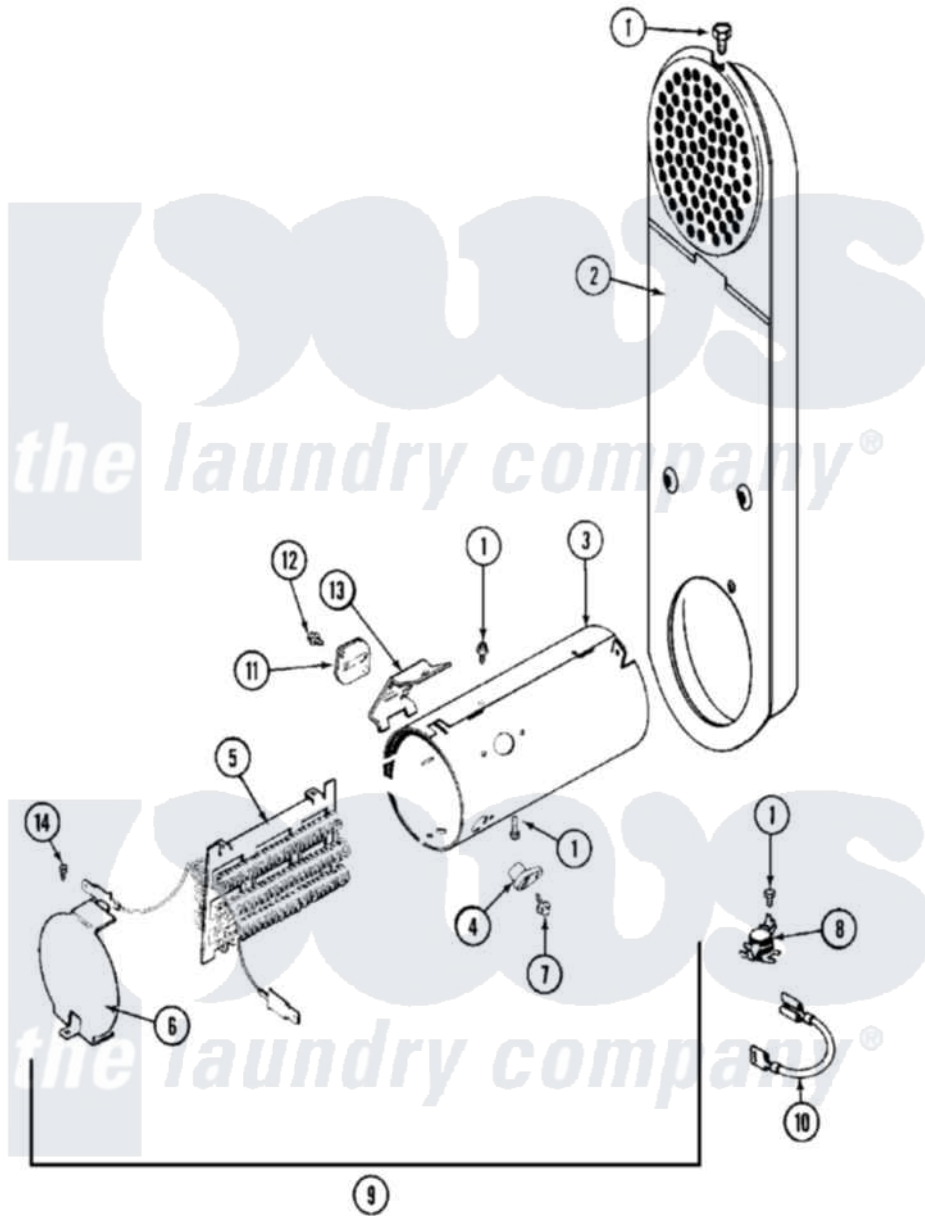

# Maytag MLE19PDAGW 05 - HEATER (DRYER)

Maytag [Residential Maytag MLE19PDAGW Dryer Parts](#) Parts Diagram 05 - HEATER (DRYER)  
 Click on the part number to view part

Item	Original Part Number	Replaced By	Status	Part Description
001	211294	<a href="#">90767</a>		Screw, 8A X 3/8 HeX Washer Head Tapping
002	33001803	<a href="#">33003038</a>		Assembly, Inlet Duct-Elec
003	<a href="#">314995</a>			Enclosure, Heater
004	<a href="#">314998</a>			Insulator, Terminal
005	<a href="#">33002159</a>			Heater Assembly 240
006	<a href="#">314999</a>			Shield, Radiant
007	NLA		Not Available	SCREW
008	<a href="#">303396</a>			Thermostat, Hi-Limit
009	<a href="#">307179</a>			Heater Assembly
010	<a href="#">Y307173</a>			Wire, Jumper
011	<a href="#">307473</a>			Fuse, Thermal
012	NLA		Not Available	SCREW
013	<a href="#">315346</a>			Bracket, Thermal Fuse
014	22001996	<a href="#">3370225</a>		Screw