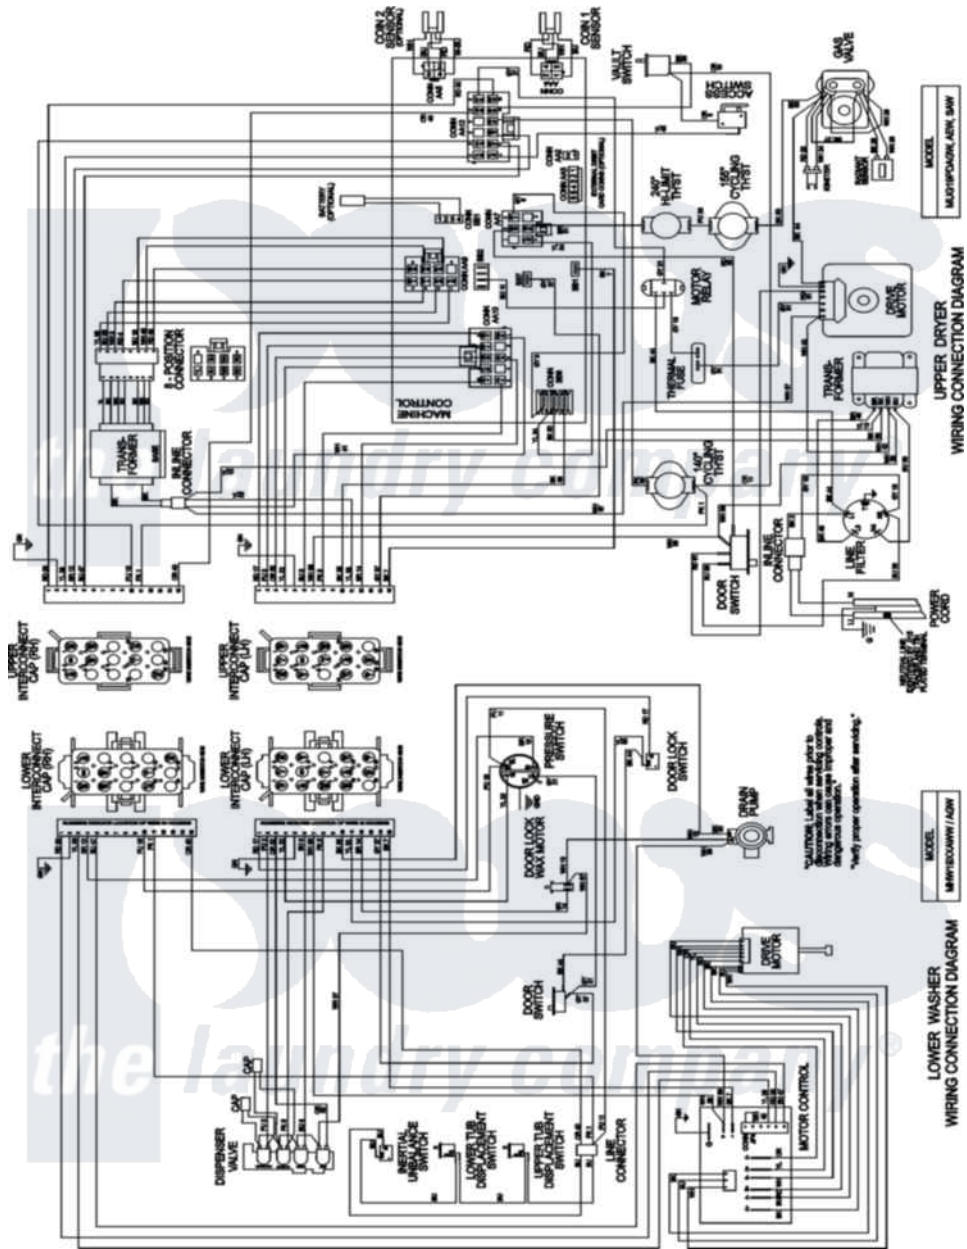

Maytag MLE19PDAGW 15 - WIRING INFORMATION

Maytag Residential Maytag MLE19PDAGW Dryer Parts Diagram 15 - WIRING INFORMATION
 Click on the part number to view part

Item	Original Part Number	Replaced By	Status	Part Description
001	NLA		Not Available	WIRING INFORMATION