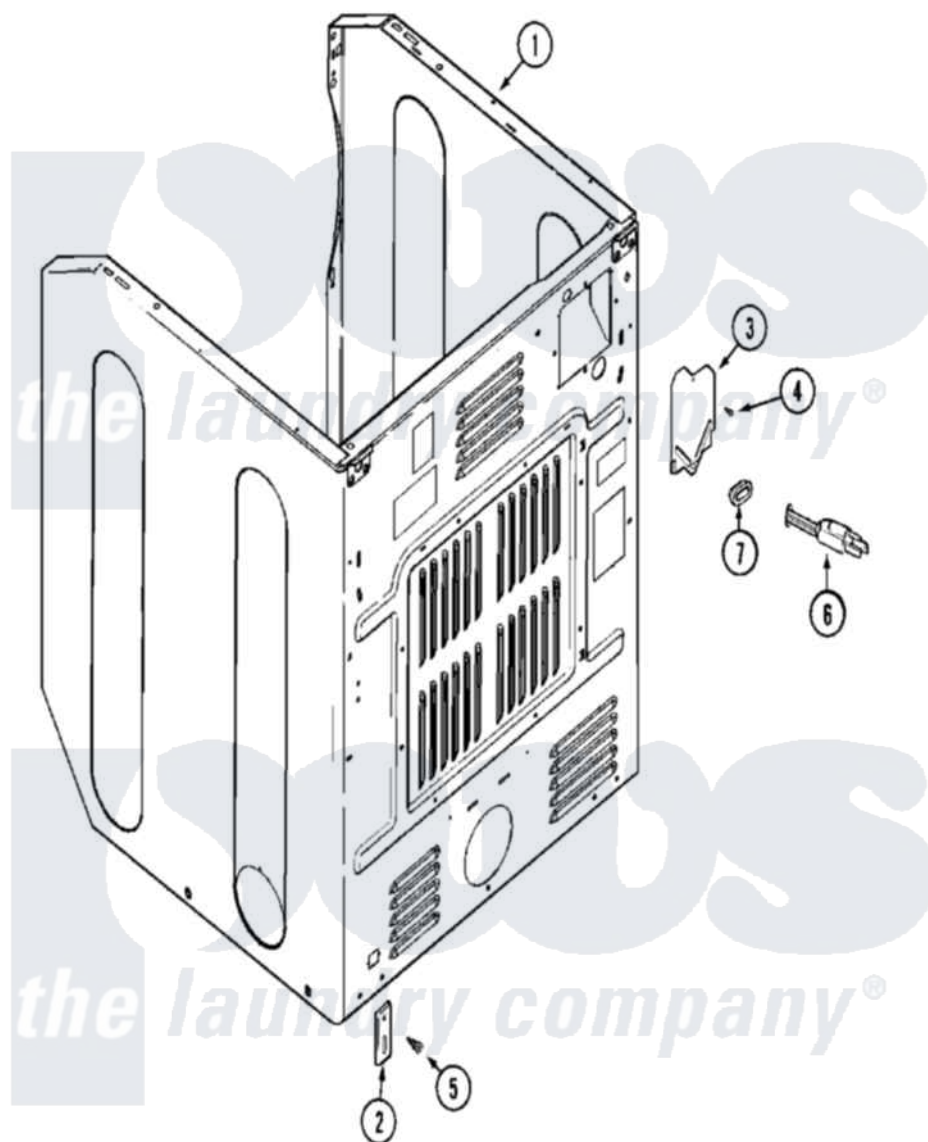

# Maytag MLE19PDAYW 10 - CABINET-REAR (DRYER)

Maytag [Residential Maytag MLE19PDAYW Dryer Parts](#) Parts Diagram 10 - CABINET-REAR (DRYER)  
 Click on the part number to view part

Item	Original Part Number	Replaced By	Status	Part Description
001	NLA		Not Available	CABINET (WHT-UPR)
002	<a href="#">33002060</a>			Bracket, Security
003	<a href="#">33001795</a>			Cover, Terminal Block
004	<a href="#">22001995</a>			Screw Note: Screw, Tumbler Front And Shroud
005	<a href="#">22001995</a>			Screw Note: Screw, Tumbler Front And Shroud
006	33002184	<a href="#">33002777</a>		Power Cord
"	NLA		Not Available	SCREW, CORD
007	<a href="#">211881</a>			Grommet, Cord Part Not Used-Gas Models Only