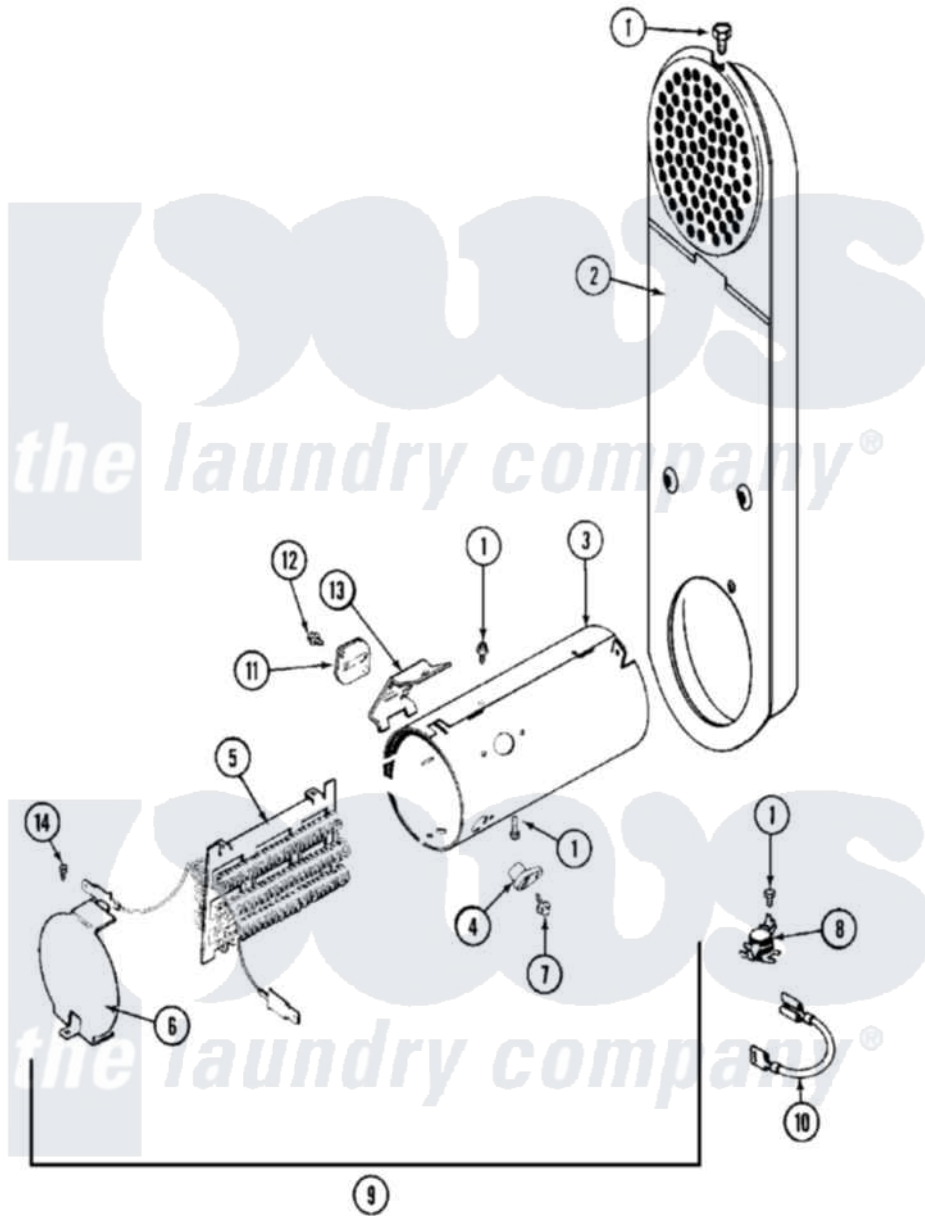

Maytag MLE19PDAYW 12 - HEATER (DRYER)

Maytag [Residential Maytag MLE19PDAYW Dryer Parts](#) Parts Diagram 12 - HEATER (DRYER)

[Click on the part number to view part](#)

Item	Original Part Number	Replaced By	Status	Part Description
001	211294	90767		Screw, 8A X 3/8 HeX Washer Head Tapping
002	33001803	33003038		Assembly, Inlet Duct-Elec
003	314995			Enclosure, Heater
004	314998			Insulator, Terminal
005	307185	308614		Heater Sub-Assembly
006	314999			Shield, Radiant
007	NLA		Not Available	SCREW
008	303396			Thermostat, Hi-Limit
009	307179			Heater Assembly
010	Y307173			Wire, Jumper
011	307473			Fuse, Thermal
012	NLA		Not Available	SCREW
013	315346			Bracket, Thermal Fuse
014	22001996	3370225		Screw
015	Y308590	W10116795		Heater