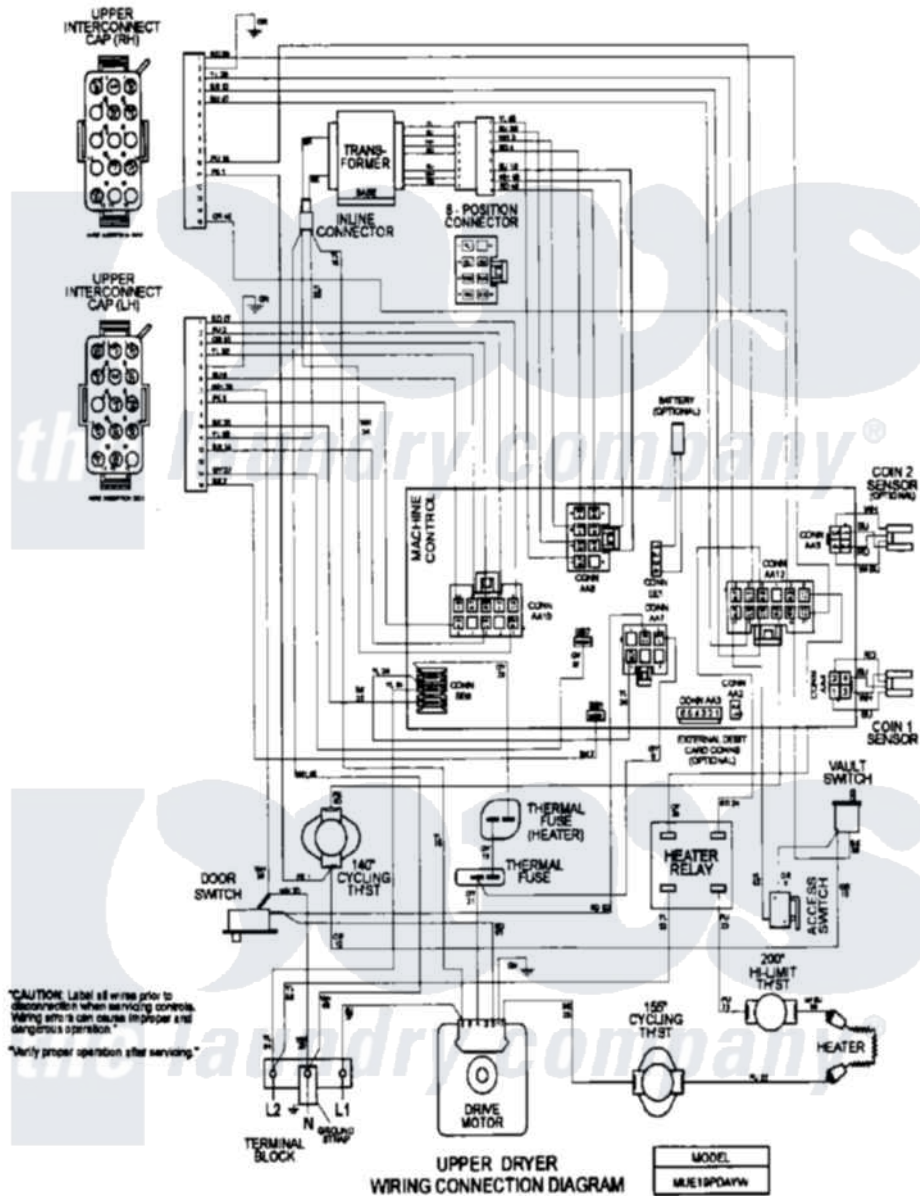

Maytag MLE19PDAYW 15 - WIRING INFORMATION (MLE/MUE19PDAY)

Maytag Residential Maytag MLE19PDAYW Dryer Parts Parts Diagram 15 - WIRING INFORMATION (MLE/MUE19PDAY)

[Click on the part number to view part](#)

Item	Original Part Number	Replaced By	Status	Part Description
001	NLA		Not Available	WIRING INFORMATION