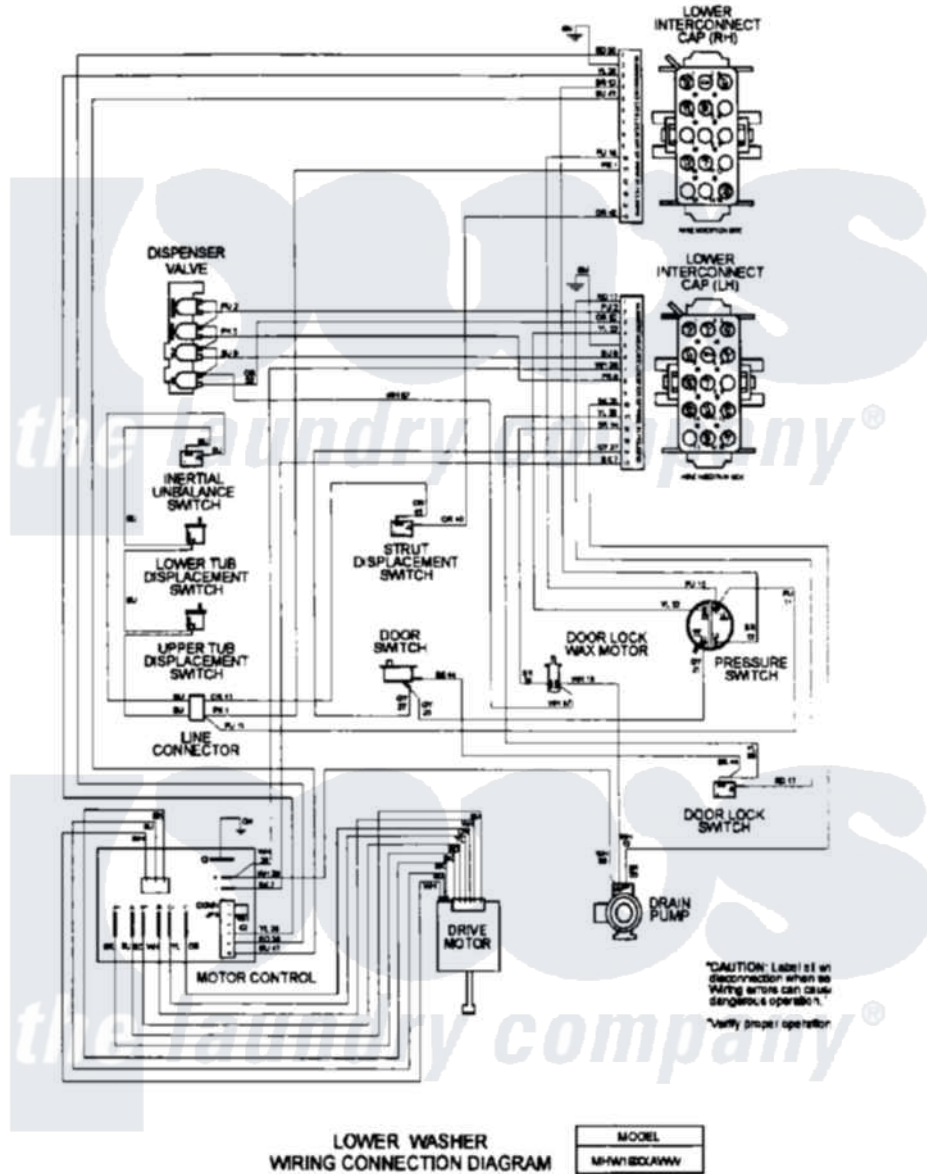

Maytag MLE19PDAYW 17 - WIRING INFORMATION (WASHER)

Maytag [Residential Maytag MLE19PDAYW Dryer Parts](#) Parts Diagram 17 - WIRING INFORMATION (WASHER)
 Click on the part number to view part

| Item | Original Part Number | Replaced By | Status | Part Description |
|------|----------------------|-------------|---------------|--------------------|
| 001 | NLA | | Not Available | WIRING INFORMATION |