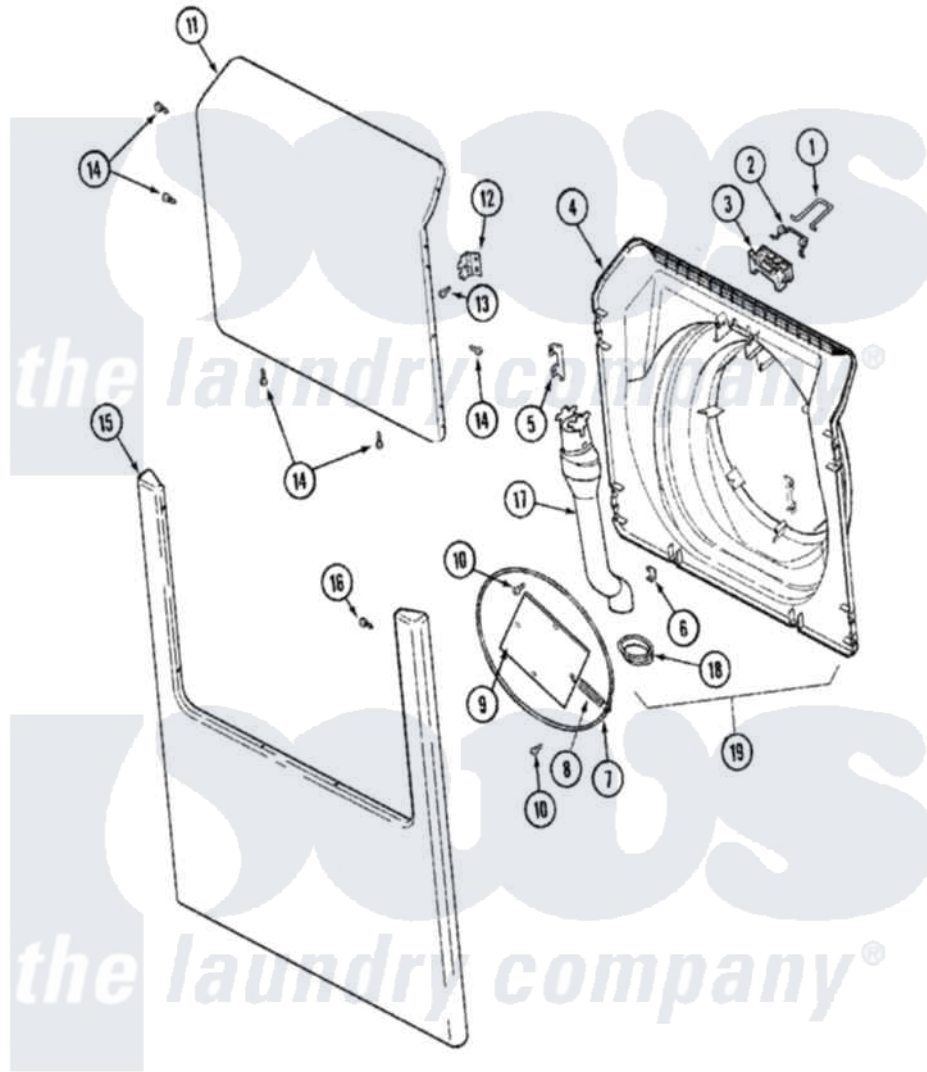

Maytag MLE19PDAZW 01 - DOOR & FRONT PANEL (WASHER)

Maytag [Residential Maytag MLE19PDAZW Dryer Parts](#) Parts Diagram 01 - DOOR & FRONT PANEL (WASHER)
 Click on the part number to view part

Item	Original Part Number	Replaced By	Status	Part Description
001	22002002	22003222		Hoop, Lock
002	22002003			Spring, Latch
003	22002168			Support, Lock Hoop
004	22002539	22003083		Liner, Door Assembly W/Vent
"	22003076	22003083		Liner, Door Assembly W/Vent
"	22003800			Inner Door/Vented
005	22002038			Clip, Door
006	22002039			Clip, Door
007	22002104			Frame, Wire
"	W10124350		Not Available	NOT REQUIRED PART OR SEE NOTE
008	22002356			Spring, Plate
"	W10124350		Not Available	NOT REQUIRED PART OR SEE NOTE
009	22002094			Frame, Wire
"	W10124350		Not Available	NOT REQUIRED PART OR SEE NOTE

010	22002007		Screw, Wire Frame
"	W10124350	Not Available	NOT REQUIRED PART OR SEE NOTE
011	22001979		Door, Outer
012	NLA	Not Available	Hinge w/no offset
013	22002062	98006631	Screw
014	22002063		Screw No.8-18AB Wafer Head
015	22002241	22002836	Panel, Front
016	22002243		Screw, Front Panel And Hinge
"	22002244		Clip, Grounding
017	22002990	22003850	Vent Tube Assembly
018	22003075		Grommet, Vent Tube
019	22003083		Liner, Door Assembly W/Vent