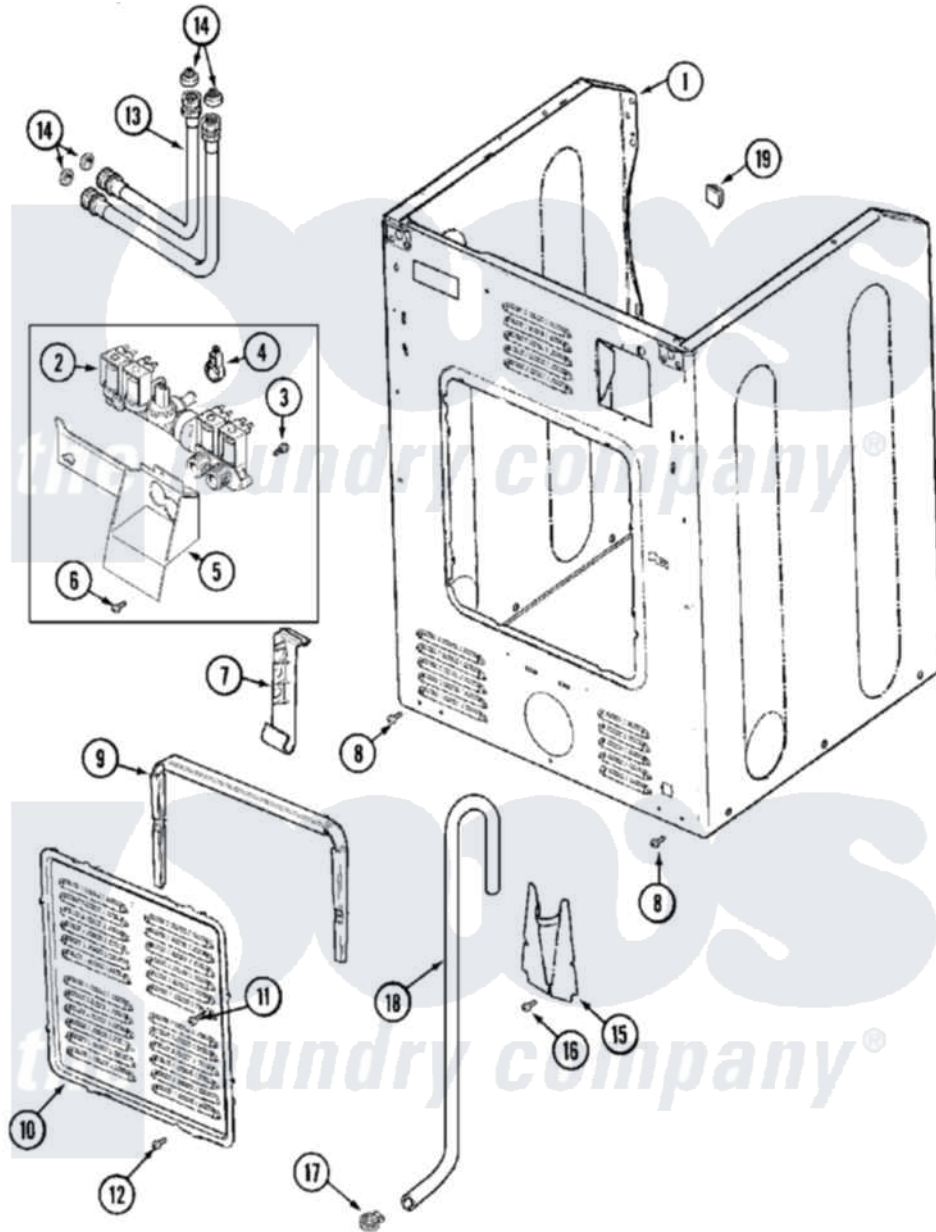

Maytag MLE19PDAZW 02 - CABINET-REAR (WASHER)

Maytag Residential Maytag MLE19PDAZW Dryer Parts Parts Diagram 02 - CABINET-REAR (WASHER)
 Click on the part number to view part

Item	Original Part Number	Replaced By	Status	Part Description
001	213007			Xfor Cabinet See Cabinet, Back
"	22002548	22003639		Cabinet Assembly
"	NLA		Not Available	CABINET ASSY. (WHT)
002	33002211			Valve, Water
003	22002436			Screw, Water Valve Bracket
004	205161	489503		Clamp
005	33002212			Bracket, Water Valve
006	22001996	3370225		Screw
007	33002213			Rack, Hose
008	22001995			Screw Note: Screw, Tumbler Front And Shroud
009	22002022			Spacer, Access Panel
010	22002092			Panel, Access
011	22002295	67006908		Screw, Ice Rack
012	22001996	3370225		Screw
013	33002214	202860		Inlet Hose Assembly

014	Y013783		Washer, Inlet Hose
015	22002093	22002704	Cover, Drain Hose
016	22001995		Screw Note: Screw, Tumbler Front And Shroud
017	22001984	285655	Clamp, Hose
018	12001659	12001807	Drain Hose Kit
"	22002891	12001807	Drain Hose Kit
"	22002892		Retainer, Drain Hose
"	22002893	8539404	Tie-Wire
019	NLA	Not Available	PLUG, HOLE