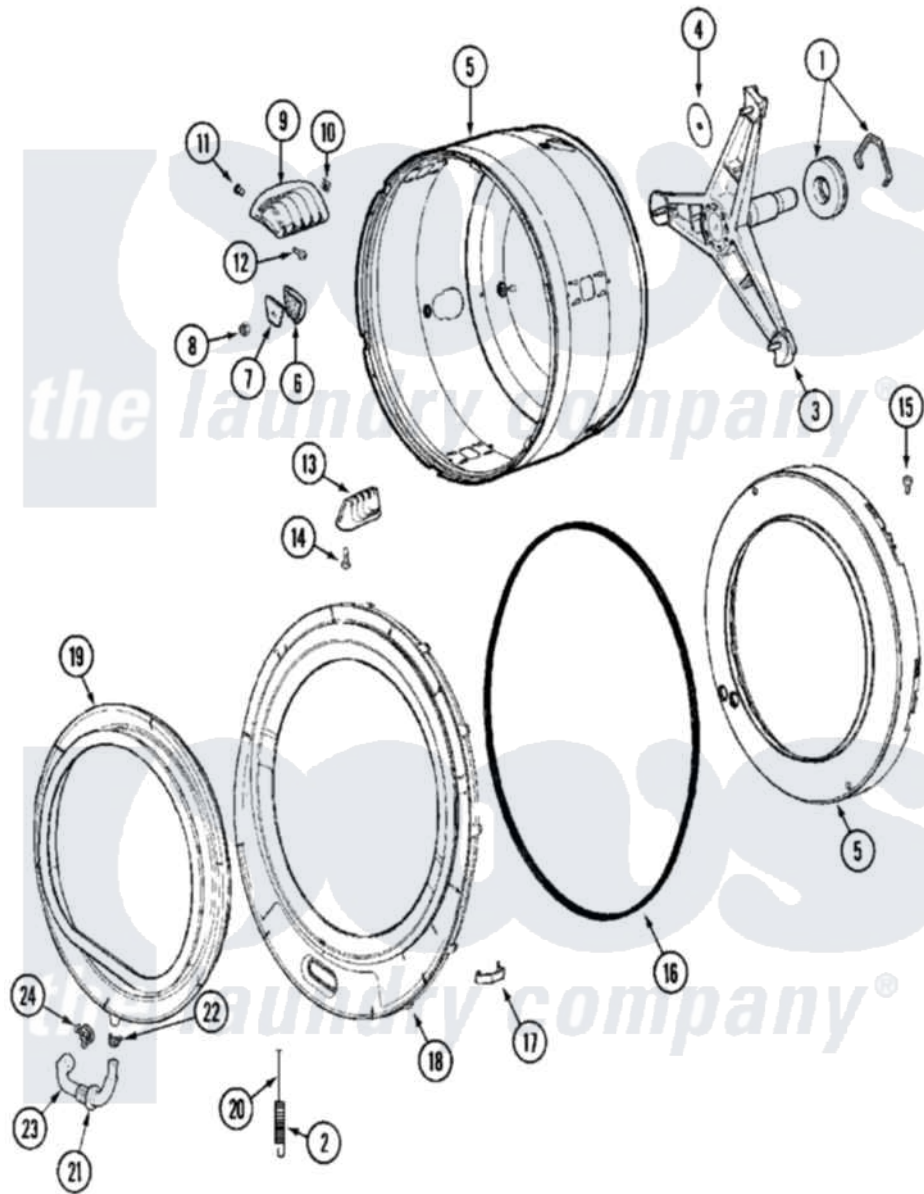

Maytag MLE19PDAZW 04 - SPINNER ASSEMBLY & OUTER TUB COVER(WASH)

Maytag [Residential Maytag MLE19PDAZW Dryer Parts](#) Parts Diagram 04 - SPINNER ASSEMBLY & OUTER TUB COVER(WASH)

[Click on the part number to view part](#)

Item	Original Part Number	Replaced By	Status	Part Description
001	12001478	12002022		Lip Seal Kit
002	22002099			Spring, Tub
003	22001994	W10181639		Support
"	22002123			Tube, Molykote
"	22003925	W10181639		Support
004	22002023			Washer, Plastic
005	22002115	6-2717080		Spinner As
006	22002021	22002482		Washer, Profile
007	22002020			Washer, Spinner Support
008	22002122	2207454		Nut, Hex
009	22001985			Baffle, Drip
010	22002009			Grommet, Baffle
011	22001999			Grommet, Baffle
012	22002325	22003556		Screw, Baffle
013	22001986			Baffle, Drip

014	22002059		Screw, Baffle
015	22002028	Not Available	PART NEVER USED IN PRODUCTION
"	NLA	Not Available	SCREW, BALANCE RING
016	22002077		Seal, Tub Cover
017	22002050		Clip, Tub To Cover
018	22003212		Cover, Tub --W
"	22004254		Cover, Tub W/Sealandcaps AspK
019	12001772	12002533	Boot Kit
"	22001978	12002533	Boot Kit
020	22002327		Wire, Boot Clamp
021	22003074		Guard, Hose
022	Y22003072		CLAMP, HOSE DOUBLE WIRE
023	22003071	22004477	Drain Hose, Door Boot
024	22003073	596669	Clamp, Manifold