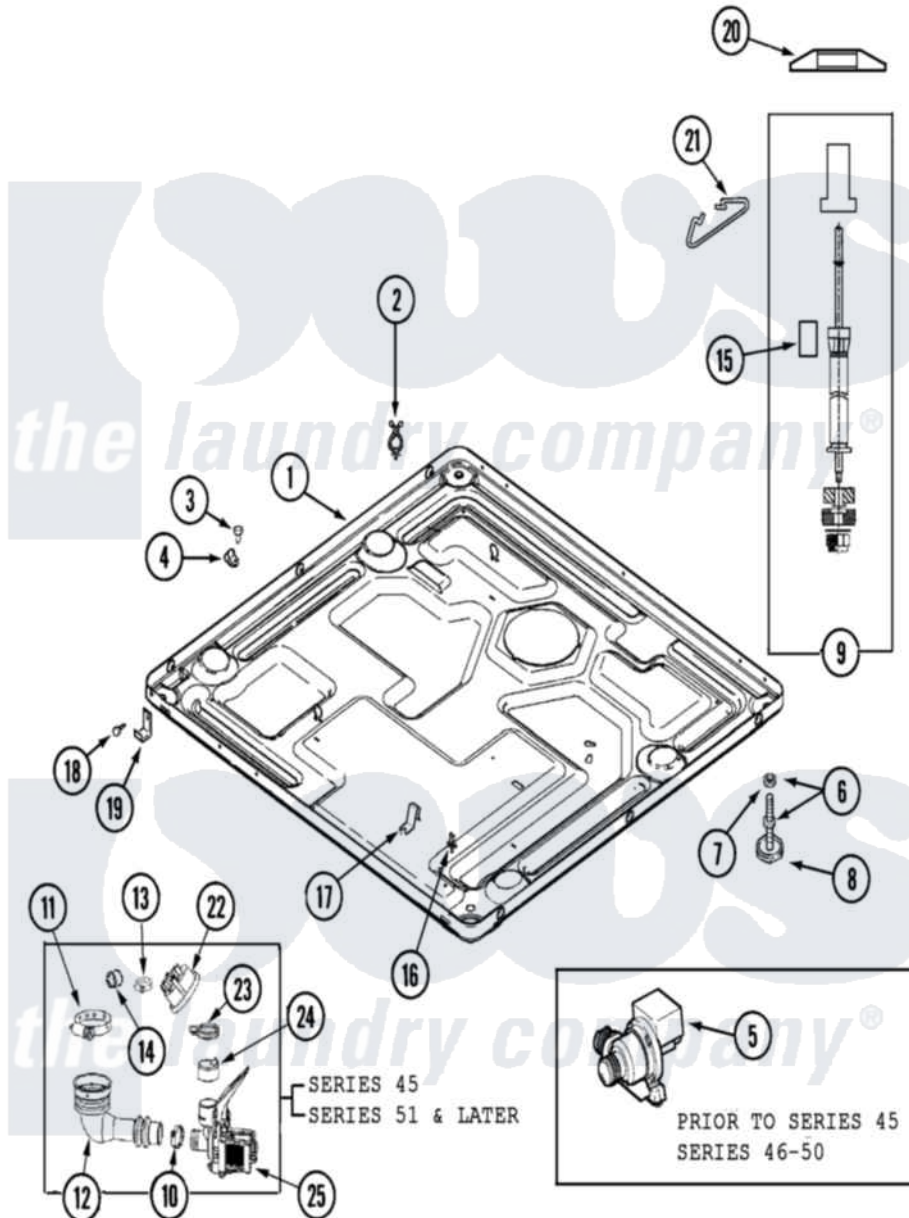

Maytag MLE19PDAZW 05 - BASE (WASHER)

Maytag [Residential Maytag MLE19PDAZW Dryer Parts](#) Parts Diagram 05 - BASE (WASHER)
Click on the part number to view part

Item	Original Part Number	Replaced By	Status	Part Description
001	22002240	22003435		Base, Assembly
"	22003580			Base, Assembly
002	315471	22003298		Retainer, Wire
"	33001989			Retainer, Vault Switch
003	Y313561			Screw---NA
004	22002014			Clip, Harness To Support
005	22002939	22003059		Pump, Drain
006	22001915	22003544		Adjustable Leg W/Foot And Nut
007	Y052740	62739		Nut, Lock
008	210684			Foot, Adjustable Leg
009	22001988			Strut Assembly-Rear
011	22002053	696392		Hose Clamp
012	22001984	285655		Clamp, Hose
"	22003262			Hose, Tub To Pump Outlet
013	22003295	285655		Clamp, Hose
014	22003261			Plug, Outer Tub

015	33002224		Sleeving, Braided
016	Y313262	W10116752	Retainer-
017	22002244		Clip, Grounding
018	33002190		SCrew, C BraCe, BraCket, Cabinet
019	22002239		Clip, Front Panel
020	33002222		Deflector, Water
021	33002223		Restrainer, Tube
022	22003728		Switch, Pressure Items 22-30 Listed As Series
"	NLA	Not Available	BAG, PLASTIC W/DRAWSTRING
023	22002853	285655	Clamp, Hose
024	22003268		Cap, Rubber
025	22003244	25001052	Pump Assembly