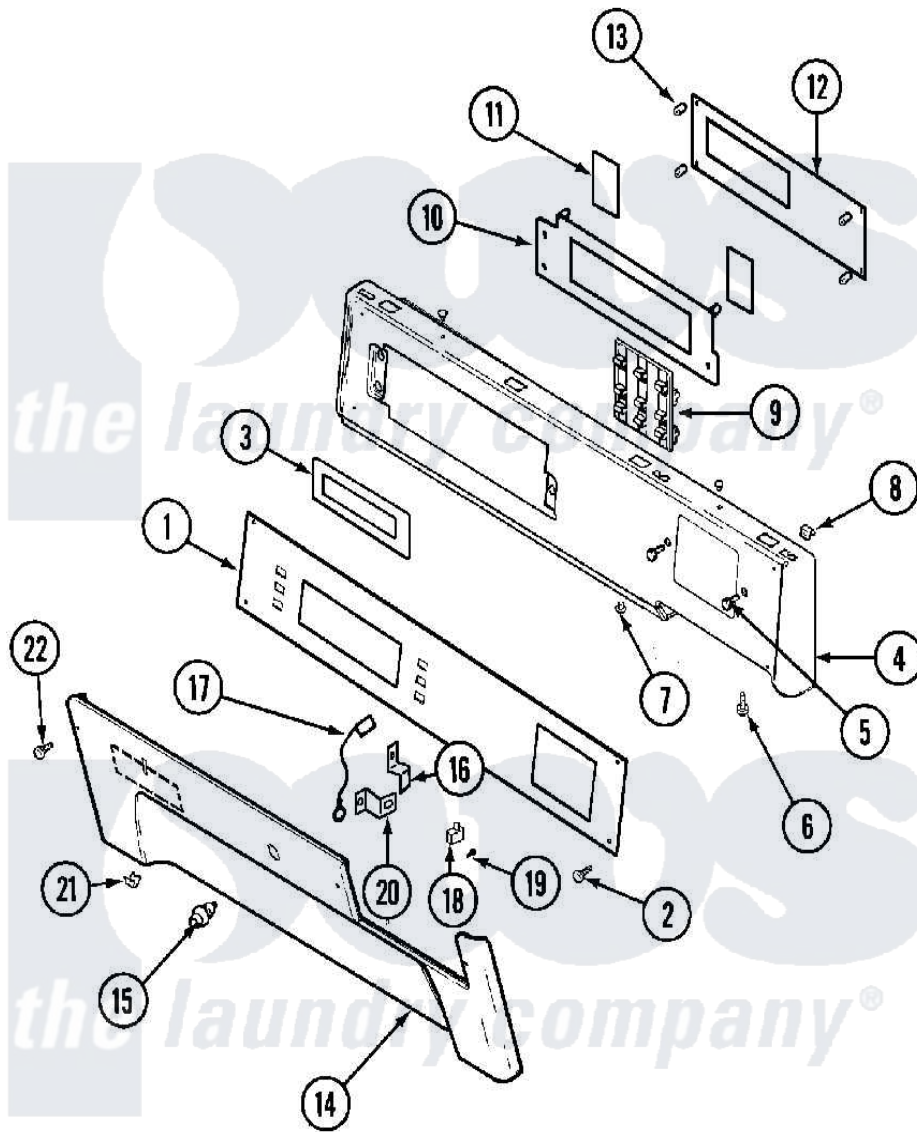

# Maytag MLE19PDAZW 06 - CONTROL PANEL (DRYER)

Maytag [Residential Maytag MLE19PDAZW Dryer Parts](#) Parts Diagram 06 - CONTROL PANEL (DRYER)  
 Click on the part number to view part

Item	Original Part Number	Replaced By	Status	Part Description
001	33002148	<a href="#">33002960</a>		Facia, Commerical W/D - PD
002	<a href="#">215506</a>			Screw, Control Panel Overlay
003	33002150	<a href="#">W10133268</a>		Cover, Display
004	<a href="#">33002003</a>			Fastener Clip, Control Panel
"	<a href="#">33002149</a>			Panel, Control
005	22002062	<a href="#">98006631</a>		Screw
"	910186	<a href="#">99002757</a>		Screw
006	<a href="#">215506</a>			Screw, Control Panel Overlay
007	33001132	<a href="#">33002342</a>		Plug, Sifht Hole
008	<a href="#">33001977</a>			Fastener, Control Panel
009	<a href="#">33002178</a>			Switch, Push Button
010	<a href="#">33002155</a>			Plate, Control Mounting
011	33002152	<a href="#">W10133277</a>		Membrane Switch Assembly
012	33002154	<a href="#">33003006</a>		Control BO
013	<a href="#">33001204</a>			Stand-Off, Ccontrol Board
"	<a href="#">912077</a>			Locknut, Reader Harness