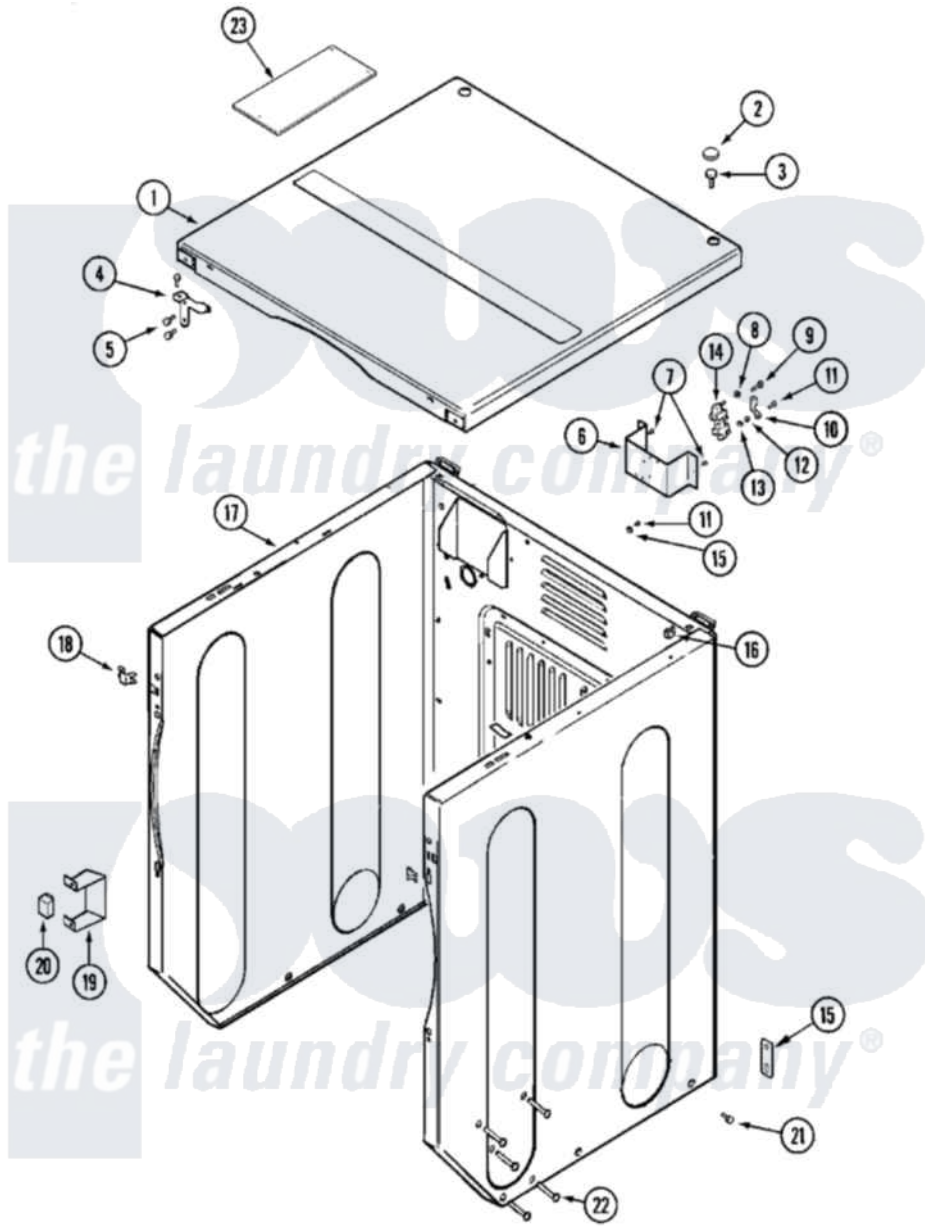

Maytag MLE19PDAZW 08 - CABINET-FRONT (DRYER)

Maytag Residential Maytag MLE19PDAZW Dryer Parts Parts Diagram 08 - CABINET-FRONT (DRYER)
 Click on the part number to view part

Item	Original Part Number	Replaced By	Status	Part Description
001	33001995	33002124		Cover, Top
"	33002058		Not Available	COVER, TOP (WHT)
002	33001997			Plug, Hole
003	22001883	214354		Screw, Top Cover To Cabnt.
004	33001998			Bracket, Top Cover
"	33001999			Bracket, Top Cover
005	22001995			Screw Note: Screw, Tumbler Front And Shroud
006	33002059			Bracket, Terminal Block
"	NLA		Not Available	BRACKET, TERMINAL BLOCK---NA
007	22001995			Screw Note: Screw, Tumbler Front And Shroud
008	Y311270			Washer, Terminal Block
009	Y312209	W10001200		Screw
010	Y312184			Strap, Grounding
011	NLA		Not Available	SCREW, GROUND STRAP

012	311484	112432	Nut
013	311093		Washer, Terminal Connection
014	315471	22003298	Retainer, Wire
"	33001244		Block, Terminal
"	33002182		Bracket, Terminal Block
"	NLA	Not Available	SCREW, TERMINAL BLOCK
015	NLA	Not Available	WASHER, GROUND LUG
016	22001502		Fastener, U-NUt
017	22003646		Cabinet Assembly-Upr
"	33002811		Cabinet Upper As Pack--NA
"	NLA	Not Available	CABINET (WHT)
018	33001980		Fastener, Access Panel
019	Y313561		Screw---NA
"	33002002		Bracket, Switch
020	306398		Relay, Heater
"	Y251119	3177991	Screw
021	213007		Xfor Cabinet See Cabinet, Back
"	22003409	213007	Xfor Cabinet See Cabinet, Back
022	33001991		Bolt, Carriage
023	22001995		Screw Note: Screw, Tumbler Front And Shroud
"	22001996	3370225	Screw
"	Y314174		Terminal Cover - Canada