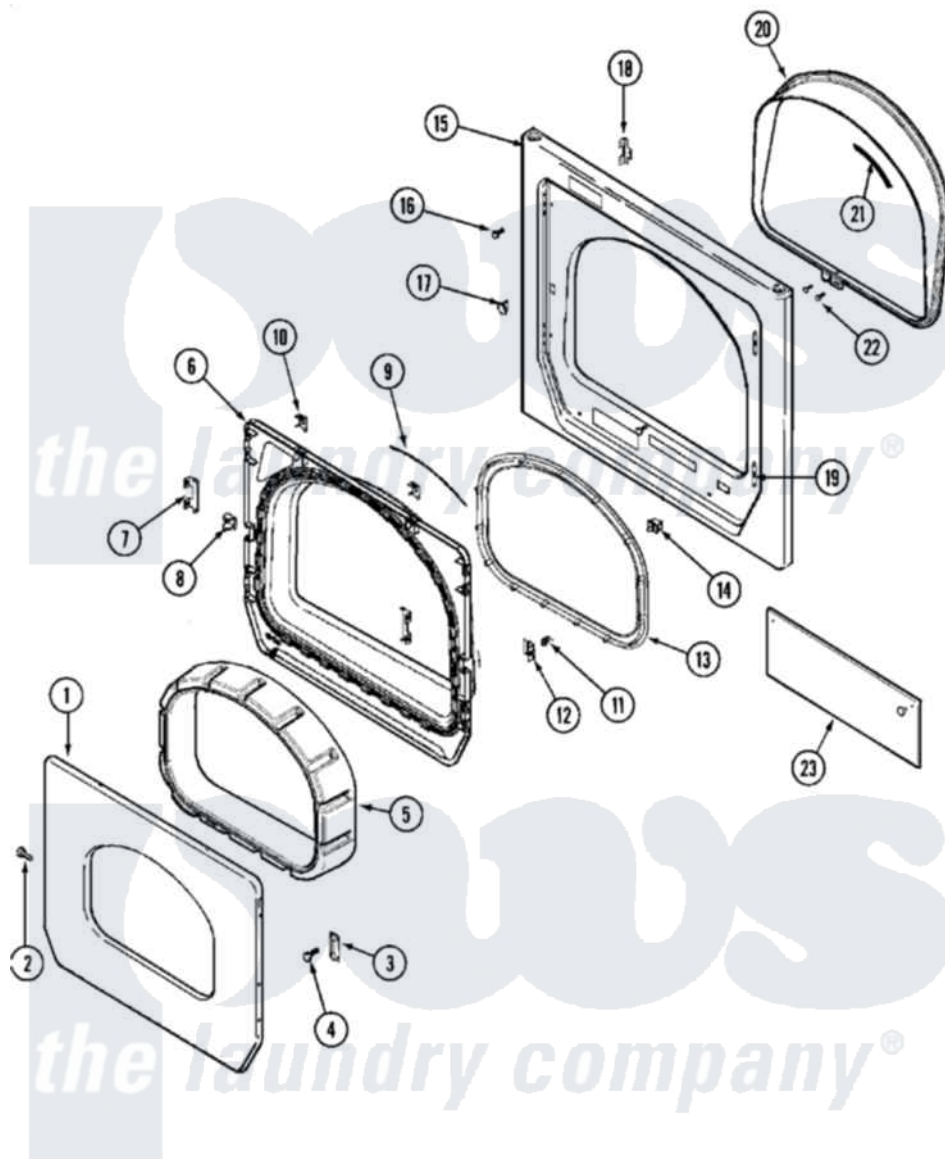

# Maytag MLE19PDAZW 09 - DOOR (DRYER)

Maytag Residential Maytag MLE19PDAZW Dryer Parts Parts Diagram 09 - DOOR (DRYER)  
 Click on the part number to view part

Item	Original Part Number	Replaced By	Status	Part Description
001	<a href="#">33002015</a>			Door, Outer
002	<a href="#">22002063</a>			Screw No.8-18AB Wafer Head
003	<a href="#">33002017</a>			Hinge, Door
004	22002062	<a href="#">98006631</a>		Screw
005	22002300	<a href="#">9740848</a>		Screw, Mixing Valve Mounting
"	33002018	<a href="#">33002780</a>		Door Tunnel W` Handle
006	<a href="#">33002020</a>			Door, Inner W/Seal
007	<a href="#">22002038</a>			Clip, Door
008	33002111	<a href="#">33001763</a>		Plug, Inner Door
009	<a href="#">33002094</a>			Seal, Door
010	<a href="#">22002039</a>			Clip, Door
011	<a href="#">33001761</a>			Strike, Door
012	33002110	<a href="#">33001793</a>		Bracket, Strike
013	33002022	<a href="#">33002607</a>		Lens, Door
"	<a href="#">33002607</a>			Lens, Door
014	33001509	<a href="#">W10169313</a>		Switch-Dor

015	33001711	<a href="#">33002936</a>	Medallion-
"	33002051	Not Available	SCREW, FRONT PANEL
"	<a href="#">33002081</a>		Panel, Front
016	33001486	<a href="#">98008544</a>	Screw
017	33001791	<a href="#">306436</a>	Door Latch Kit--W
018	<a href="#">33002025</a>		Twin Speednut
019	<a href="#">33001175</a>		Cover, Hinge Hole
020	<a href="#">33002026</a>		Extension, Tumbler Front
021	<a href="#">33001767</a>		Seal, Shroud
022	33001855	<a href="#">33002917</a>	Screw, No.10-16
023	<a href="#">33002048</a>		Fastener, Push
"	<a href="#">33002183</a>		Shield, Control Panel