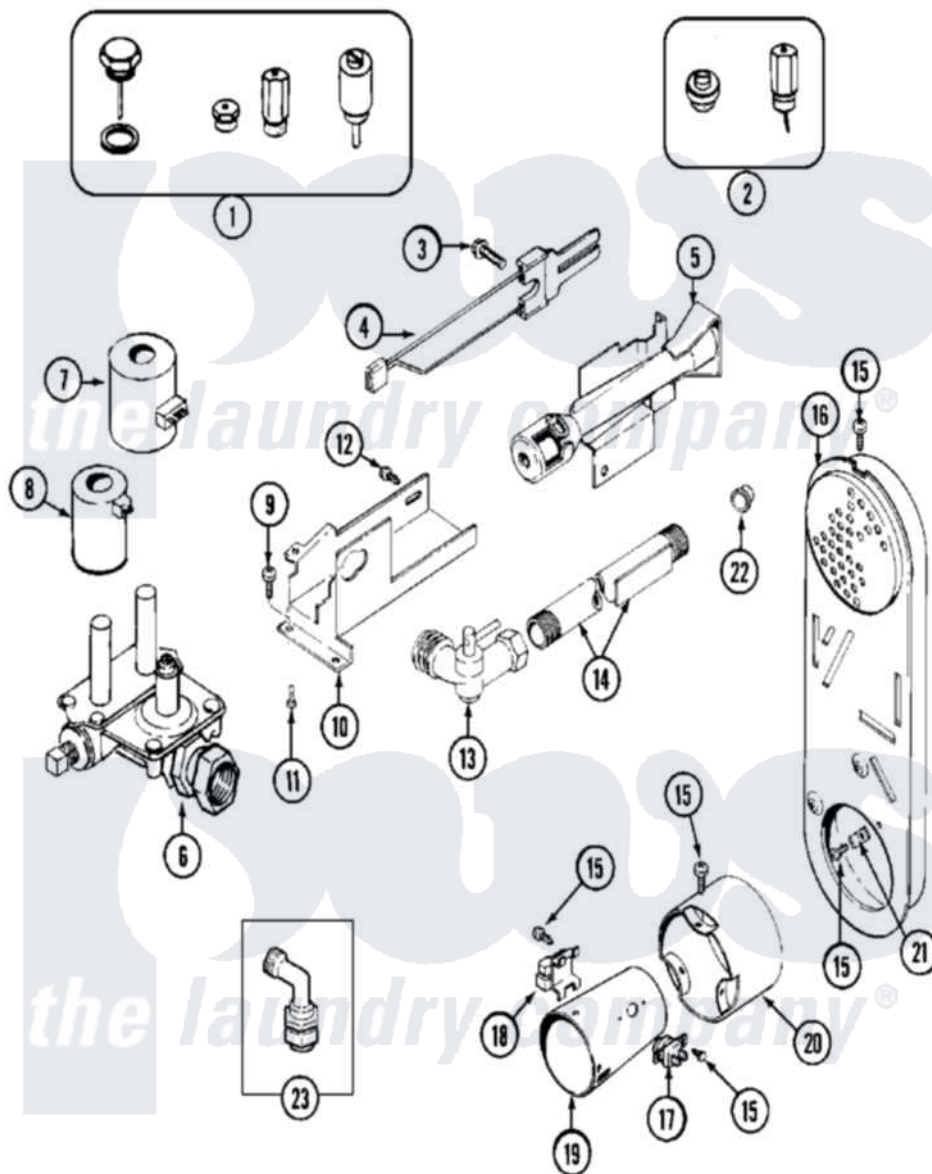

Maytag MLE19PDAZW 13 - GAS VALVE (DRYER)

Maytag Residential Maytag MLE19PDAZW Dryer Parts Parts Diagram 13 - GAS VALVE (DRYER)
 Click on the part number to view part

Item	Original Part Number	Replaced By	Status	Part Description
001	Y306195	MAL9000AXX		LP Gas Con
"	Y308378	W10402145		LP Gas Con
002	306204	33002924		Gas Conv K
"	Y308377		Not Available	CONVERSION KIT (LP TO NATURAL)
003	304971			Screw Note: Screw, Igniter
004	304970	4391996		Ignitor
"	33002789			Igniter Assembly
005	33001247	33002793		Burner Assembly
"	33002793			Burner Assembly
006	308345			Valve, Gas
"	33002056		Not Available	PLUG, HOLE (UPR)
007	306106			Coil, Holding And Booster--W
008	306105	694540		Coil, 60 Hz
009	Y313561			Screw---NA
010	NLA		Not Available	BRACKET, GAS VALVE---NA

011	314082	90767	Screw, 8A X 3/8 Hex Washer Head Tapping
012	22001995		Screw Note: Screw, Tumbler Front And Shroud
013	306086		Angle Shut Off For Gas Valve
014	33001735		Pipe And Bracket Assembly Series 18 Not Needed Use Vavle
015	211294	90767	Screw, 8A X 3/8 Hex Washer Head Tapping
016	33001810	Not Available	DUCT ASSY., INLET (GAS) NOTE: INLET DUCT ASSEMBLY
017	305169		Thermostat, Hi-Limit Gas
018	Y303377	338906	Radiant, Sensor
019	33001835		Cone Assembly, Combustion
020	Y303841		Cone, Extension
021	Y312890		Retainer, Heater Chamber
022	33001693		Cap, Gas Pipe
023	33002236		Angle Connector Assembly