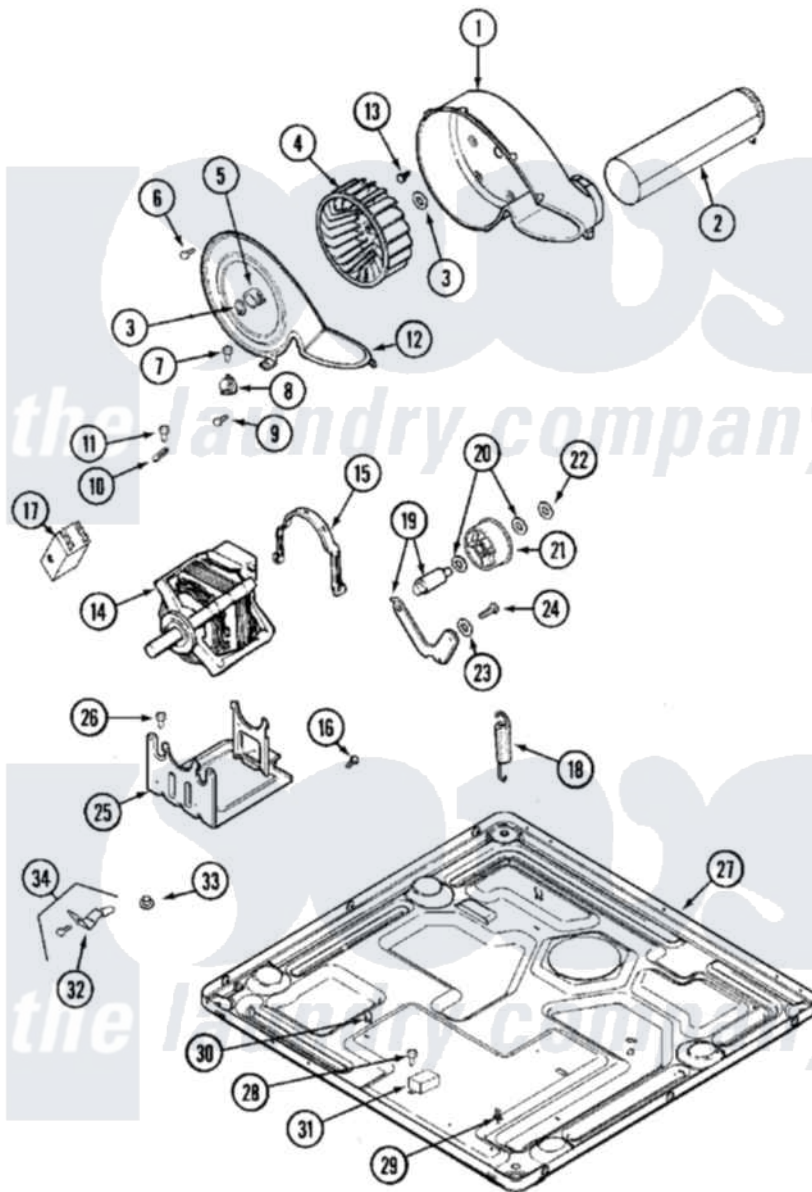

Maytag MLE19PDAZW 14 - MOTOR DRIVE (DRYER)

Maytag [Residential Maytag MLE19PDAZW Dryer Parts](#) Parts Diagram 14 - MOTOR DRIVE (DRYER)
 Click on the part number to view part

Item	Original Part Number	Replaced By	Status	Part Description
001	33001789			Housing, Blower
002	22001995			Screw Note: Screw, Tumbler Front And Shroud
"	33002185			Duct Assembly, Exhaust
003	410233	9703438		Ring-Retrn
004	33001790			Wheel, Blower
"	33002797			Wheel, Blower
005	312967			Clamp, Blower Housing
006	33001855	33002917		Screw, No.10-16
007	Y313561			Screw----NA
008	303392			Thermostat, Cycling
"	33303391			Thermostat, Cycling
009	22001996	3370225		Screw
010	33001762			Fuse, Thermal
011	22001996	3370225		Screw
012	33001796	33002711		Cover, Blower Housing
013	314818	1163839		Screw

014	33001853	33002478	Motor
"	33002237	33002478	Motor
015	33002795		Motor, Drive 60Hz
"	Y015825		Clip, Motor To Motor Support
016	910343	488234	Screw 8-32 X 1/4
017	33001854	33002478	Motor
018	33001754	33002459	Assembly, Spring And Plug
019	33001840	6-3705180	Idler Arm
020	Y312527		Washer, Idler Shaft
021	33001783	6-3700340	Bearing- I
022	312958	354987	Ring, Retaining
023	315772		Sleeve, Idler Arm
024	Y014874		Screw, Idler Arm And Sleeve
025	33001752	33002817	Motor Support, Offset
026	Y313561		Screw----NA
027	22003605		Base Weld Assembly
"	314568	Y313559	Screw
"	33002041	33002467	Base
"	33002049	302797	Grommet
"	33002050		Protector, Harness
"	33002467		Base
"	33002623		Base,
028	22001078	3177991	Screw
029	315471	22003298	Retainer, Wire
030	410490		Spring, Retainer Wire Harness
031	315218		Shield, Transformer
"	33002186	W10133285	Transformer 120V To 22.5vac
032	22001995		Screw Note: Screw, Tumbler Front And Shroud
"	33002042	33002758	Bracket, LH, Base To Support
"	33002043	33002757	Bracket, RH, Base To Support
033	33002044		Guide
034	12001551		Contains RT And LT Brackets
"	NLA	Not Available	BRACKET/SCREW PACKAGE