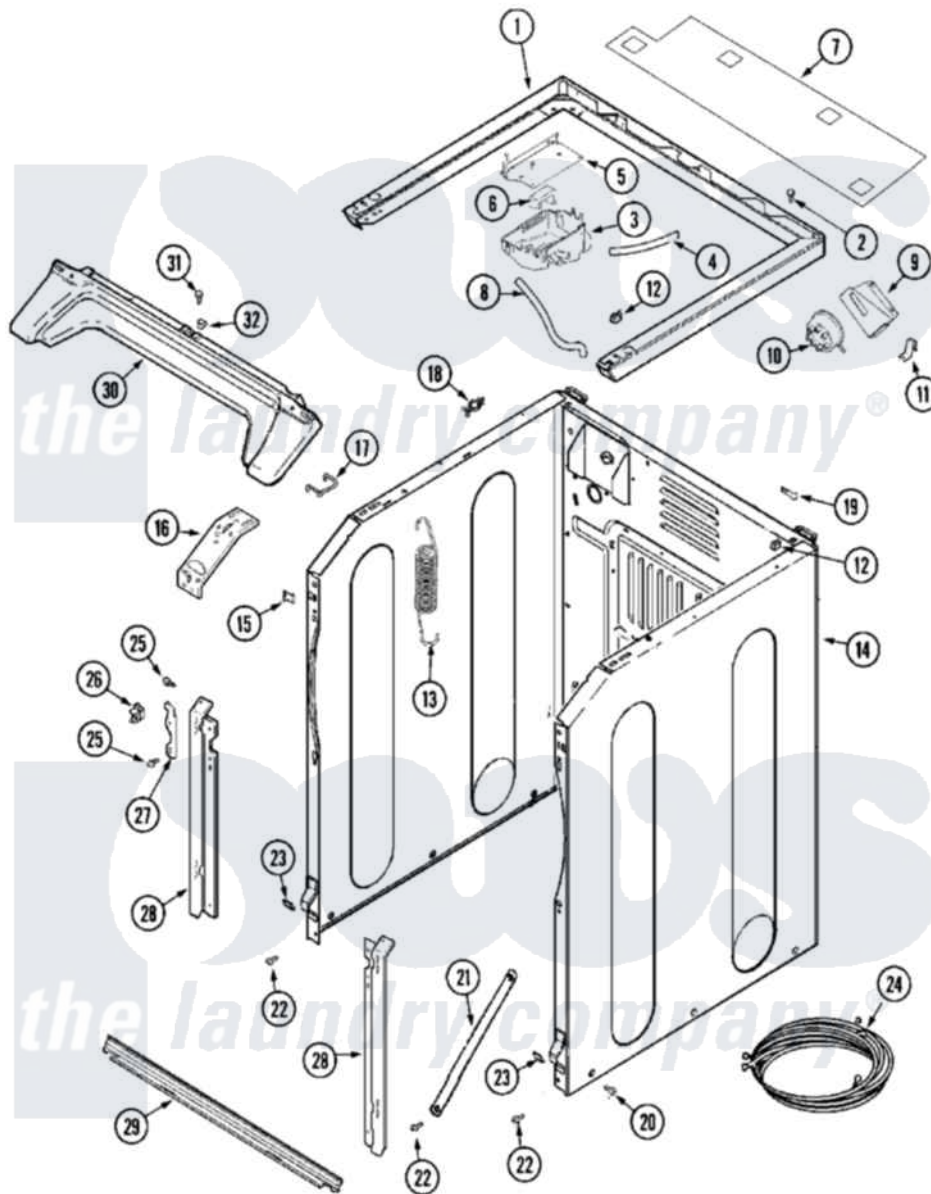

Maytag MLE19PDAZW 18 - CABINET-FRONT (WASHER)

Maytag Residential Maytag MLE19PDAZW Dryer Parts Parts Diagram 18 - CABINET-FRONT (WASHER)
 Click on the part number to view part

Item	Original Part Number	Replaced By	Status	Part Description
001	33002187	33002963		Support, Weld Assembly
002	22001883	214354		Screw, Top Cover To Cabnt.
003	22002439	33002775		Vent, Tub
"	33001855	33002917		Screw, No.10-16
004	22002464			Hose, Vent
005	33002189			Bracket, Vent Mounting
006	22002440			Deflector, Vent
007	33002191			Wire Shield
"	33002192			Clip, Shield
008	205161	489503		Clamp
"	33002193			Hose, Shower
009	33002188			Support, Pressure Switch
"	Y310376			Clip, Door Switch Harness
010	22002048	22002921		Switch- Pr
011	22002006			Clip, Unbalance Switch Harness
"	22002244			Clip, Grounding