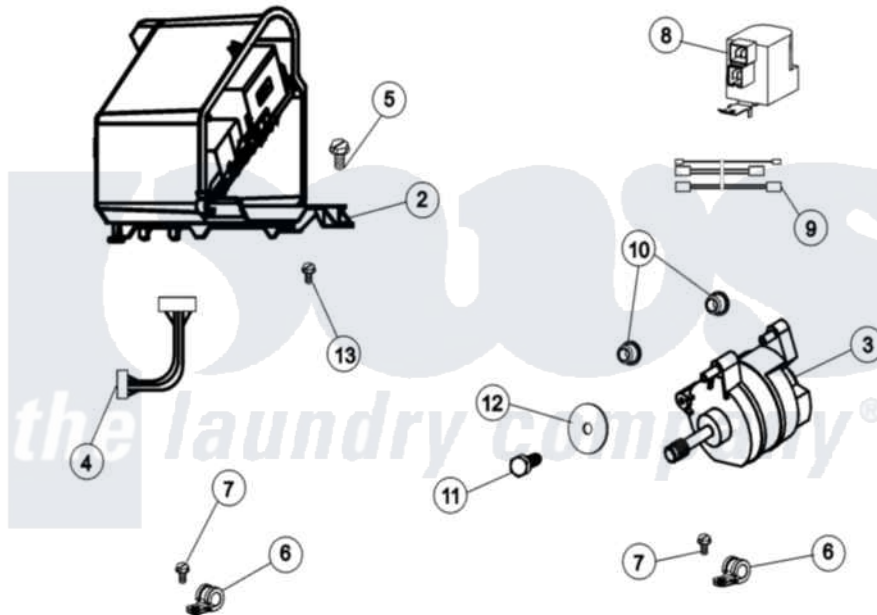

Maytag MLE19PDAZW 20 - MOTOR & MOTOR CONTROL

(SEE TEXT FOR ITEMS 2, 3, 4 AND 8)

Maytag Residential Maytag MLE19PDAZW Dryer Parts Parts Diagram 20 - MOTOR & MOTOR CONTROL
 Click on the part number to view part

Item	Original Part Number	Replaced By	Status	Part Description
001	12002039			Neptune Motor Conversion Kit
002	22004046			Control Assembly, Motor
003	22003856			Motor, Variable Speed
004	22004047	22004212		Motor Harness
005	33002190			SCrew, C BraCe, BraCket, Cabinet
006	22004102			P Clips
007	22002300	9740848		Screw, Mixing Valve Mounting
008	22003854	22003858		EMI Suppression Filter, 16a
009	22004101			Repair Jumper Harness
010	22003329			Isolator, Motor
011	22003686			Bolt, Motor
012	22002320			Washer, Belt Tension Bolt
013	22004103			Screw