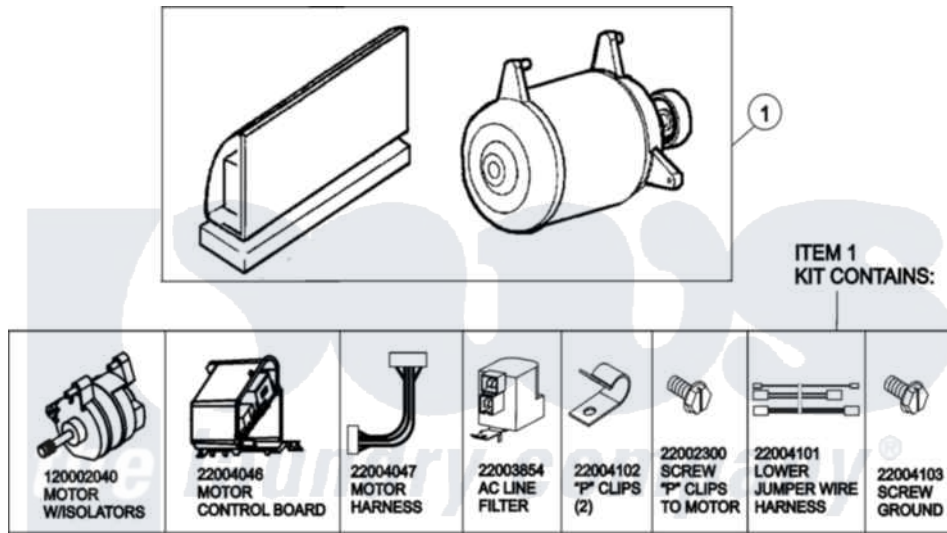

Maytag MLE19PDAZW 20 - MOTOR & MOTOR CONTROL

(SEE TEXT FOR ITEMS 2, 3, 4 AND 8)

Maytag Residential Maytag MLE19PDAZW Dryer Parts Parts Diagram 20 - MOTOR & MOTOR CONTROL
 Click on the part number to view part

Item	Original Part Number	Replaced By	Status	Part Description
001	12002039			Neptune Motor Conversion Kit
002	22004046			Control Assembly, Motor
003	22003856			Motor, Variable Speed
004	22004047	22004212		Motor Harness
005	33002190			SCrew, C BraCe, BraCket, Cabinet
006	22004102			P Clips
007	22002300	9740848		Screw, Mixing Valve Mounting
008	22003854	22003858		EMI Suppression Filter, 16a
009	22004101			Repair Jumper Harness
010	22003329			Isolator, Motor
011	22003686			Bolt, Motor
012	22002320			Washer, Belt Tension Bolt
013	22004103			Screw