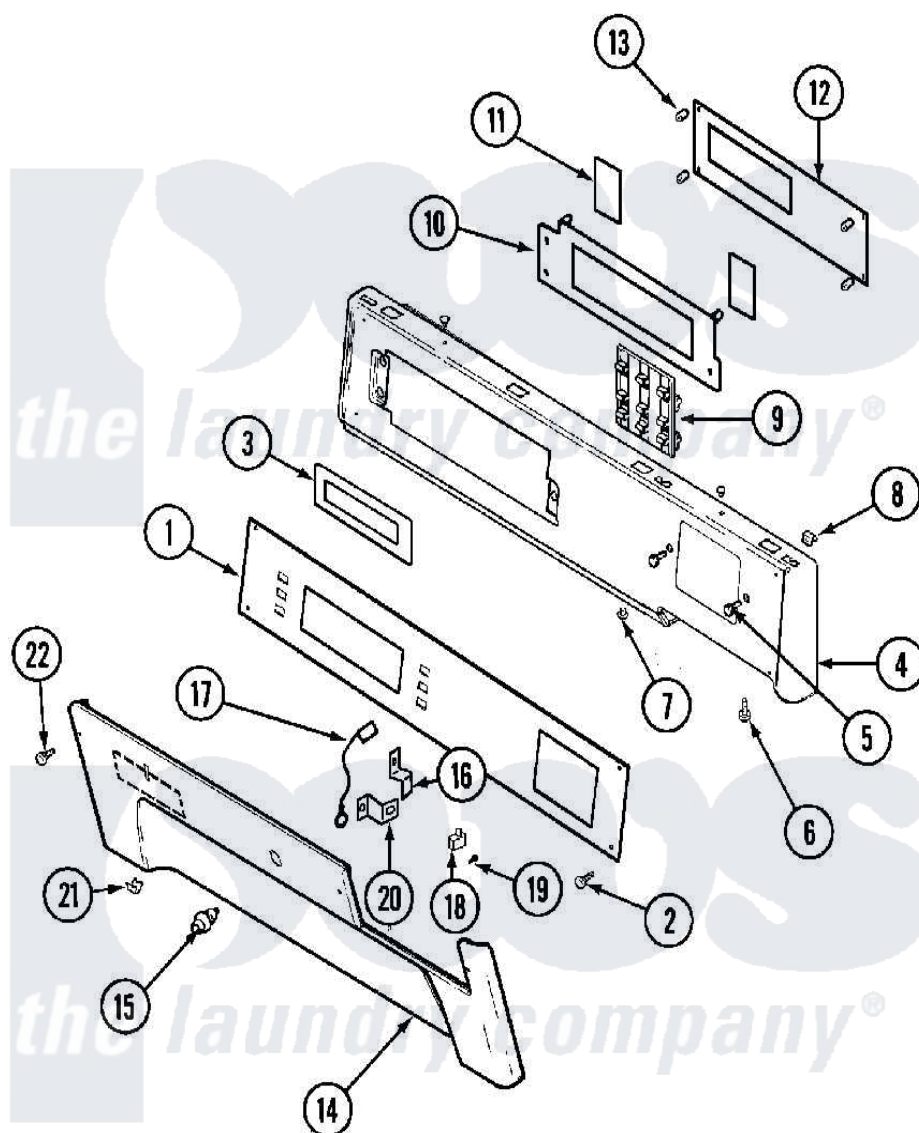

Maytag MLE19PDCZW 01 - CONTROL PANEL (DRYER)

Maytag Residential Maytag MLE19PDCZW Dryer Parts Parts Diagram 01 - CONTROL PANEL (DRYER)

[Click on the part number to view part](#)

Item	Original Part Number	Replaced By	Status	Part Description
001	33002148	33002960		Facia, Commerical W/D - PD
002	215506			Screw, Control Panel Overlay
003	33002150	W10133268		Cover, Display
004	33002003			Fastener Clip, Control Panel
"	33002149			Panel, Control
005	22002062	98006631		Screw
"	910186	99002757		Screw
006	215506			Screw, Control Panel Overlay
007	33001132	33002342		Plug, Sifht Hole
008	33001977			Fastener, Control Panel
009	33002178			Switch, Push Button
010	33002155			Plate, Control Mounting
011	33002152	W10133277		Membrane Switch Assembly
012	33002154	33003006		Control BO
013	33001204			Stand-Off, Ccontrol Board
"	912077			Locknut, Reader Harness

014	33001978		Panel, Access
015	Y206081	W10116737	Lock
016	213750	W10133266	Cam-Lock
017	33001981		Wire, Ground
018	33002117	208042	Switch, Sensor
019	912012	3400409	Screw
020	33001982		Bracket, Switch Mounting
021	33001980		Fastener, Access Panel
"	33002004		Clip, Fastener
022	215506		Screw, Control Panel Overlay
023	22001995		Screw Note: Screw, Tumbler Front And Shroud
"	33002060		Bracket, Security
"	NLA	Not Available	NUT, SECURITY
024	22002782		Pad, Foam
"	22003858		EMI Suppression Filter, 16a
"	22004249		Harness, Wire Lower
"	33002153		Wire Harness, Main
"	33002180		Wire Harness, Main