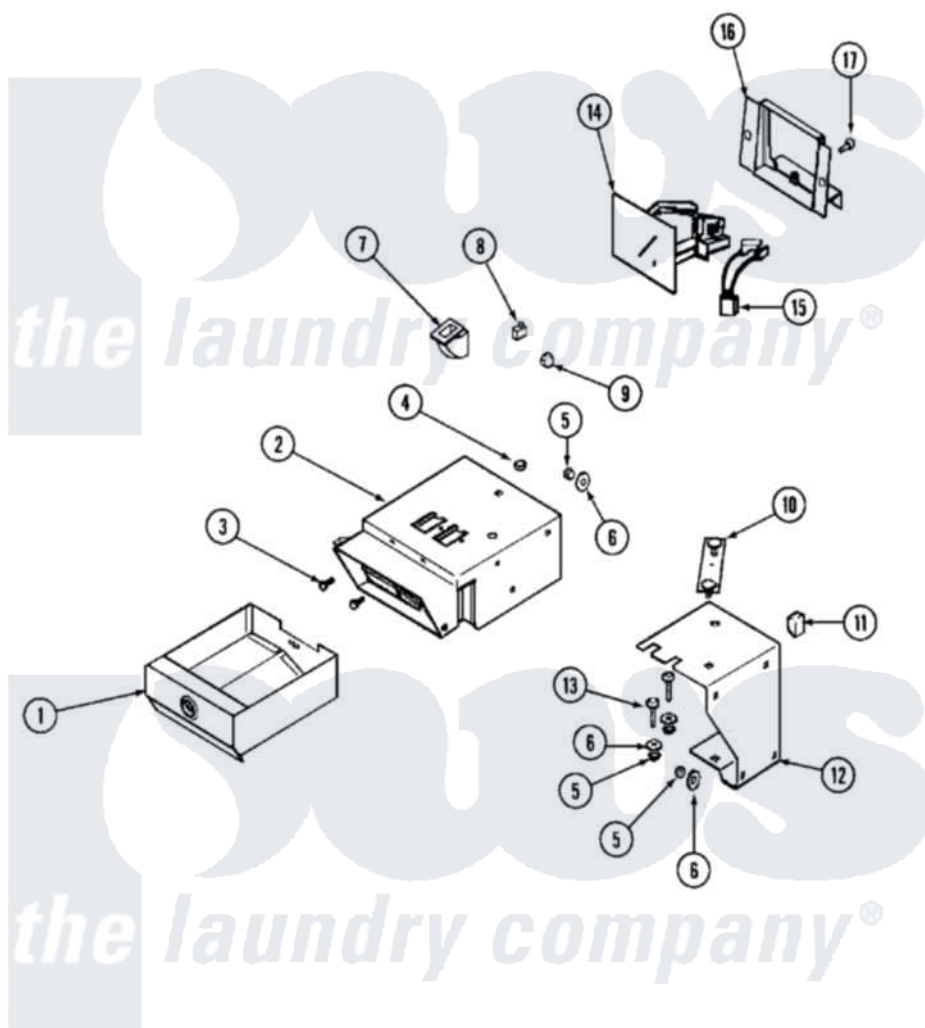

Maytag MLE19PDCZW 02 - CONTROL CENTER (DRYER)

Maytag Residential Maytag MLE19PDCZW Dryer Parts Parts Diagram 02 - CONTROL CENTER (DRYER)
 Click on the part number to view part

Item	Original Part Number	Replaced By	Status	Part Description
001	Y33001983			Box, Coin
002	Y33001986			Vault, Coin
003	33002683	694091		Trim, Side Right Hand
004	Y052740	62739		Nut, Lock
005	Y052734			Nut, Carrage Bolts And Bracket
006	312535			Washer, Vault Mounting Brk.
"	NLA		Not Available	WASHER, VAULT MOUNTING BRK.
007	314635			Chute, Coin
008	33001250			Switch, Vault And Service Door
"	33001989			Retainer, Vault Switch
009	NLA		Not Available	NUT, CAGE
010	22001810		Not Available	STRAP, MOUNTING
011	33001989			Retainer, Vault Switch
012	33001990			Bracket, Mounting Vault

013	33001991		Bolt, Carriage
014	216200		Face Plate Return Button
"	22001875		Coin Drop Assembly-Dual
"	22002144		Single Faceplate
"	22002535	W10133245	Dual Coin Drop Assembly
"	22003815		Dual Faceplate
"	22003898	W10133245	Dual Coin Drop Assembly
"	22004113	W10133245	Dual Coin Drop Assembly
"	22004114		Coin Drop Greenwald .25
"	33002644		Dual Faceplate Assembly
"	33002646		Coin Drop-Canada
015	22001965		Optic Switch Assembly
"	314665		Screw, Switch Assembly
016	33001992		Bracket, Coin Drop Mount.
017	212707	3196385	Screw
"	910181		Lockwasher, Terminal Block