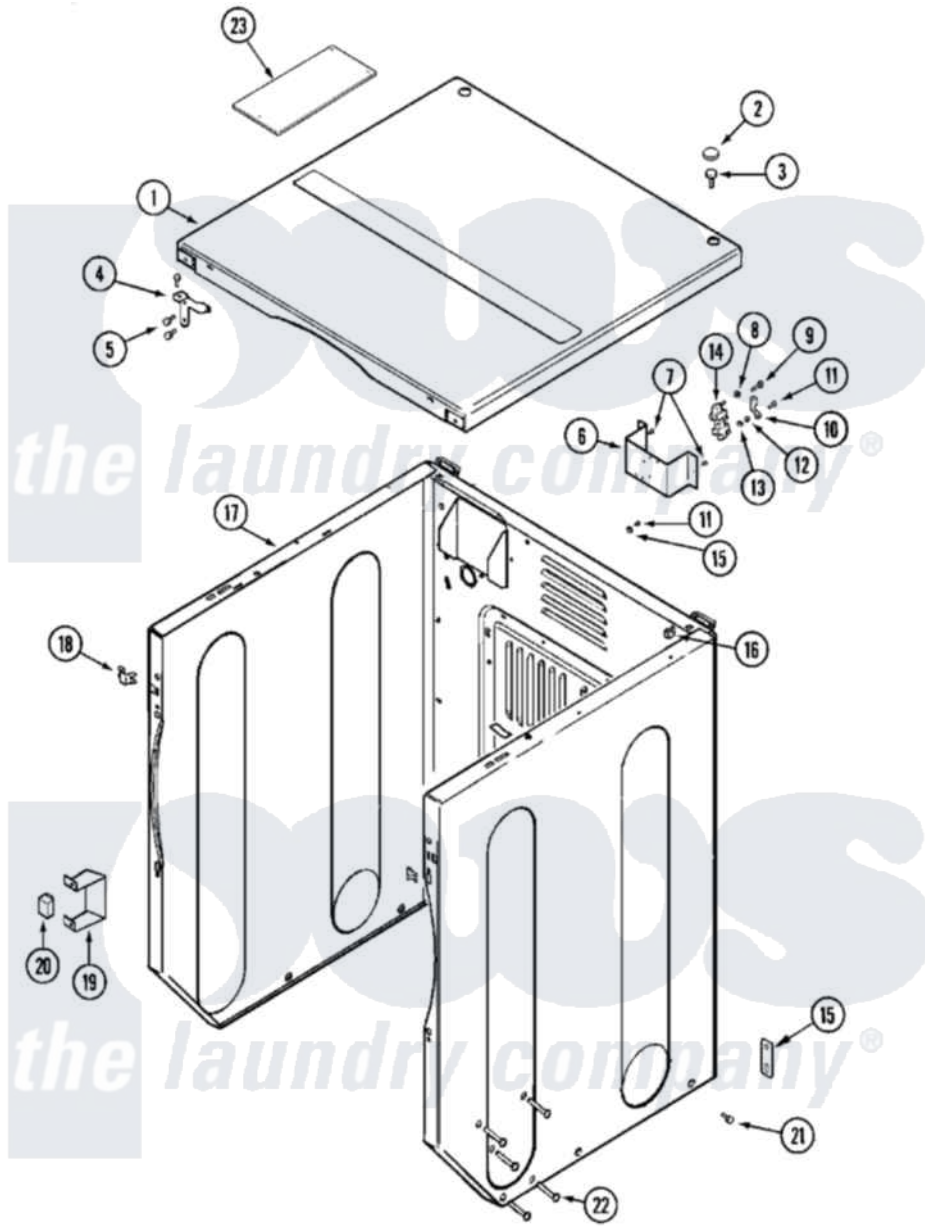

Maytag MLE19PDCZW 03 - CABINET-FRONT (DRYER)

Maytag Residential Maytag MLE19PDCZW Dryer Parts Parts Diagram 03 - CABINET-FRONT (DRYER)
 Click on the part number to view part

Item	Original Part Number	Replaced By	Status	Part Description
001	33001995	33002124		Cover, Top
"	33002058		Not Available	COVER, TOP (WHT)
002	33001997			Plug, Hole
003	22001883	214354		Screw, Top Cover To Cabnt.
004	33001998			Bracket, Top Cover
"	33001999			Bracket, Top Cover
005	22001995			Screw Note: Screw, Tumbler Front And Shroud
006	33002059			Bracket, Terminal Block
"	NLA		Not Available	BRACKET, TERMINAL BLOCK---NA
007	22001995			Screw Note: Screw, Tumbler Front And Shroud
008	Y311270			Washer, Terminal Block
009	Y312209	W10001200		Screw
010	Y312184			Strap, Grounding
011	NLA		Not Available	SCREW, GROUND STRAP

012	311484	112432	Nut
013	311093		Washer, Terminal Connection
014	315471	22003298	Retainer, Wire
"	33001244		Block, Terminal
015	NLA	Not Available	WASHER, GROUND LUG
016	22001502		Fastener, U-NUt
017	22003646		Cabinet Assembly-Upr
"	33002811		Cabinet Upper As Pack--NA
"	NLA	Not Available	CABINET (WHT)
018	33001980		Fastener, Access Panel
019	Y313561		Screw---NA
"	33002002		Bracket, Switch
020	306398		Relay, Heater
"	Y251119	3177991	Screw
021	213007		Xfor Cabinet See Cabinet, Back
022	33001991		Bolt, Carriage
023	22001995		Screw Note: Screw, Tumbler Front And Shroud
"	22001996	3370225	Screw
"	Y314174		Terminal Cover - Canada
024	33002060		Bracket, Security