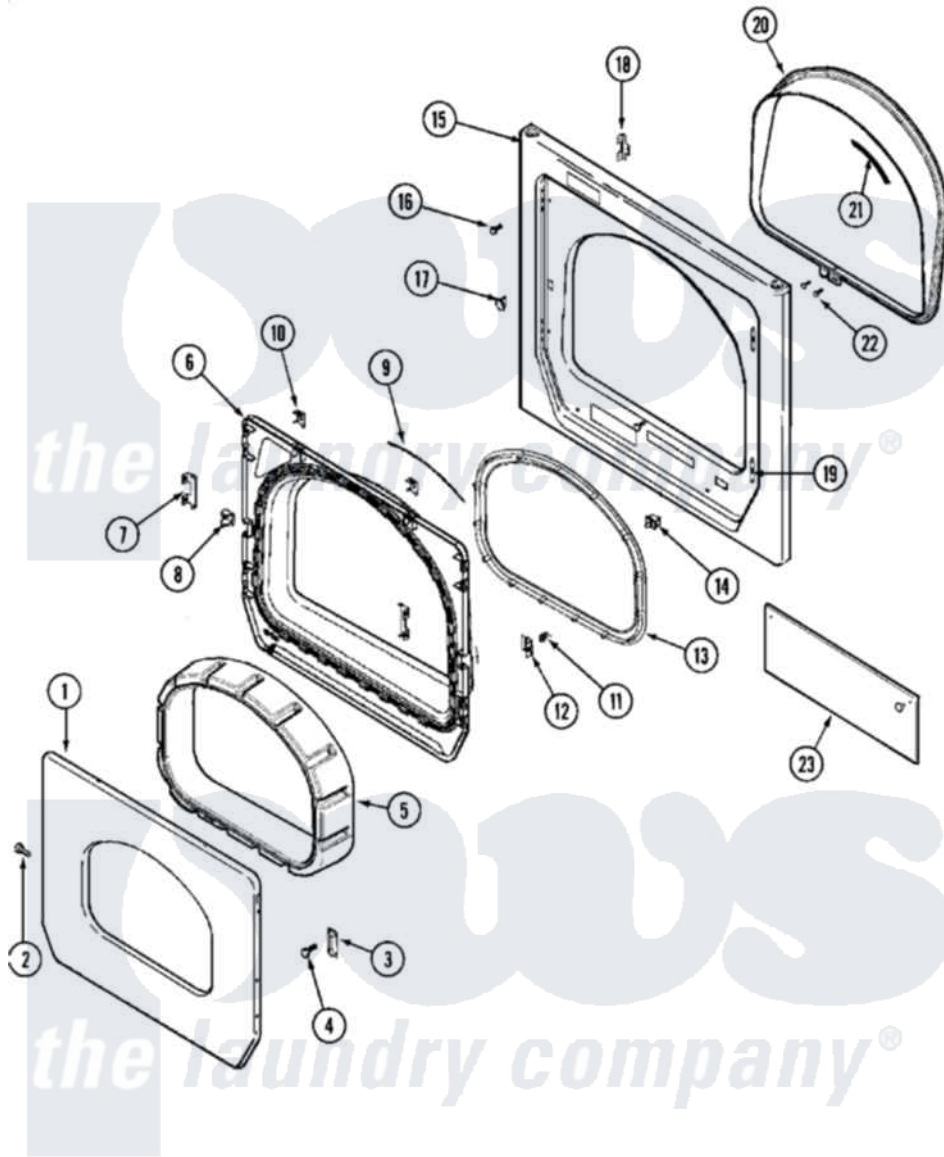

Maytag MLE19PDCZW 04 - DOOR (DRYER)

Maytag Residential Maytag MLE19PDCZW Dryer Parts Parts Diagram 04 - DOOR (DRYER)
 Click on the part number to view part

Item	Original Part Number	Replaced By	Status	Part Description
001	33002015			Door, Outer
002	22002063			Screw No.8-18AB Wafer Head
003	33002017			Hinge, Door
004	22002062	98006631		Screw
005	22002300	9740848		Screw, Mixing Valve Mounting
"	33002018	33002780		Door Tunnel W` Handle
006	33002020			Door, Inner W/Seal
007	22002038			Clip, Door
008	33002111	33001763		Plug, Inner Door
009	33002094			Seal, Door
010	22002039			Clip, Door
011	33001761			Strike, Door
012	33002110	33001793		Bracket, Strike
013	33002022	33002607		Lens, Door
"	33002607			Lens, Door
014	33001509	W10169313		Switch-Dor

015	33001711	33002936	Medallion-
"	33002051	Not Available	SCREW, FRONT PANEL
"	33002081		Panel, Front
016	33001486	98008544	Screw
017	33001791	306436	Door Latch Kit--W
018	33002025		Twin Speednut
019	33001175		Cover, Hinge Hole
020	33002026		Extension, Tumbler Front
021	33001767		Seal, Shroud
022	33001855	33002917	Screw, No.10-16
023	33002048		Fastener, Push
"	33002183		Shield, Control Panel