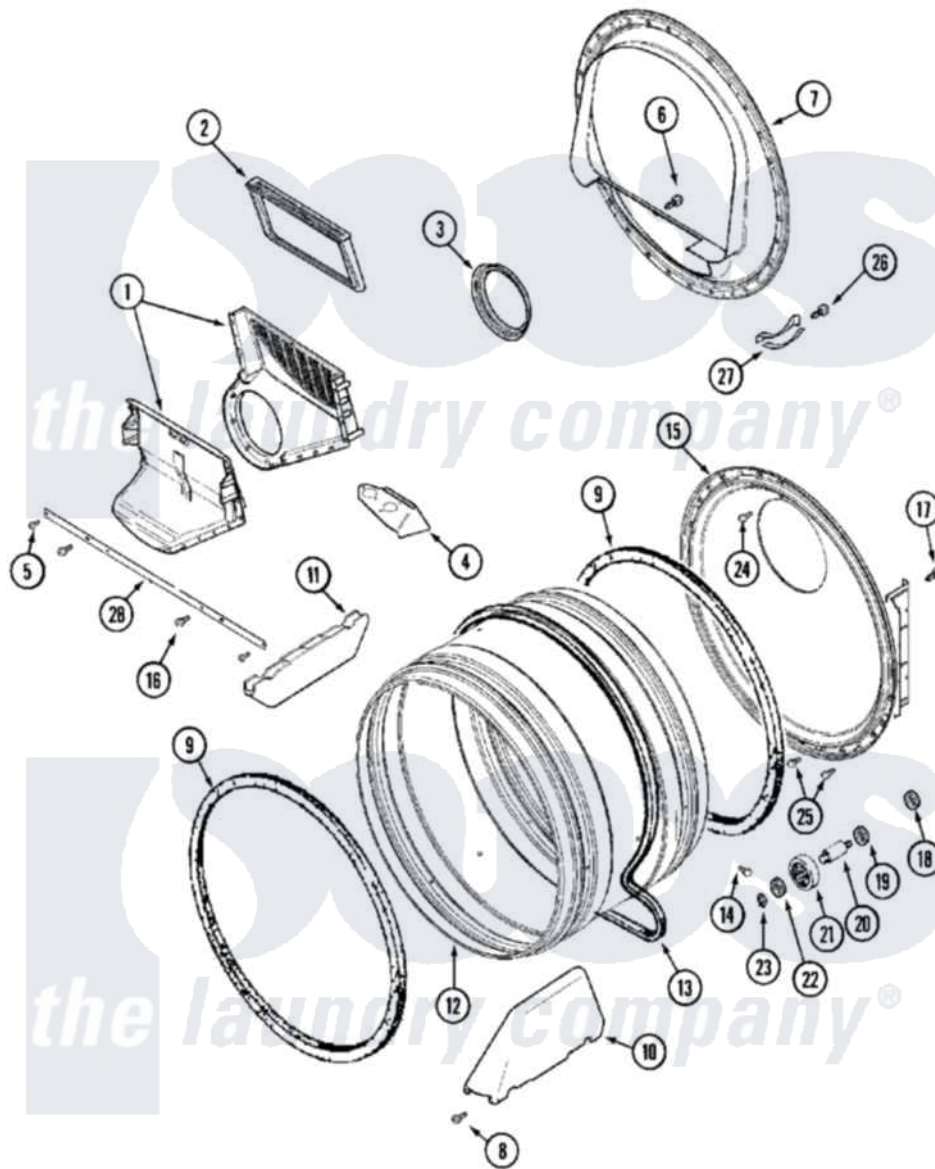

# Maytag MLE19PDCZW 06 - TUMBLER (DRYER)

Maytag Residential Maytag MLE19PDCZW Dryer Parts Parts Diagram 06 - TUMBLER (DRYER)  
 Click on the part number to view part

Item	Original Part Number	Replaced By	Status	Part Description
001	<a href="#">33001799</a>			Outlet Duct Assembly Note: Outlet Duct Assembly
002	33001804	<a href="#">33002790</a>		Lint Filter
003	33001758	<a href="#">33002560</a>		Seal, Blower
004	<a href="#">33001837</a>			Cover, Thermostat
005	<a href="#">22001995</a>			Screw Note: Screw, Tumbler Front And Shroud
006	NLA		Not Available	SCREW, OUTLET DUCT
007	<a href="#">33001802</a>			Front, Tumbler
008	33001855	<a href="#">33002917</a>		Screw, No.10-16
009	<a href="#">33001807</a>			Seal, Tumbler
010	<a href="#">33002032</a>			Baffle
011	<a href="#">33001755</a>			Baffle
012	33001794	<a href="#">33001889</a>		Tumbler
013	33001777	<a href="#">33002535</a>		V-Belt
014	33001788	<a href="#">33002973</a>		Screw, No.9-15 X 1.00 Hx WS
015	<a href="#">33001801</a>			Back, Tumbler

016	<a href="#">33001768</a>		Screw, Shroud Note: Screw, Shroud And Outlet Duct
017	<a href="#">22001995</a>		Screw Note: Screw, Tumbler Front And Shroud
018	<a href="#">33001443</a>		Nut, Hex
019	Y313347	<a href="#">312535</a>	Washer, Vault Mounting Brk.
020	Y312948	<a href="#">6-3129480</a>	Shaft- Tumbler
021	Y303373	<a href="#">12001541</a>	Drum Roller/Washer Assembly--W
022	<a href="#">312535</a>		Washer, Vault Mounting Brk.
023	410233	<a href="#">9703438</a>	Ring-Retrn
024	<a href="#">210932</a>		Screw, No.8 X 9/16 Ctsk Note: Screw, Inlet Duct
025	22001996	<a href="#">3370225</a>	Screw
026	<a href="#">210720</a>		Rivet, Bearing To Tumbler Fmt
027	<a href="#">306508</a>		Tumbler Bearing Kit ---W
028	<a href="#">33002039</a>		Brace, Tumbler Front