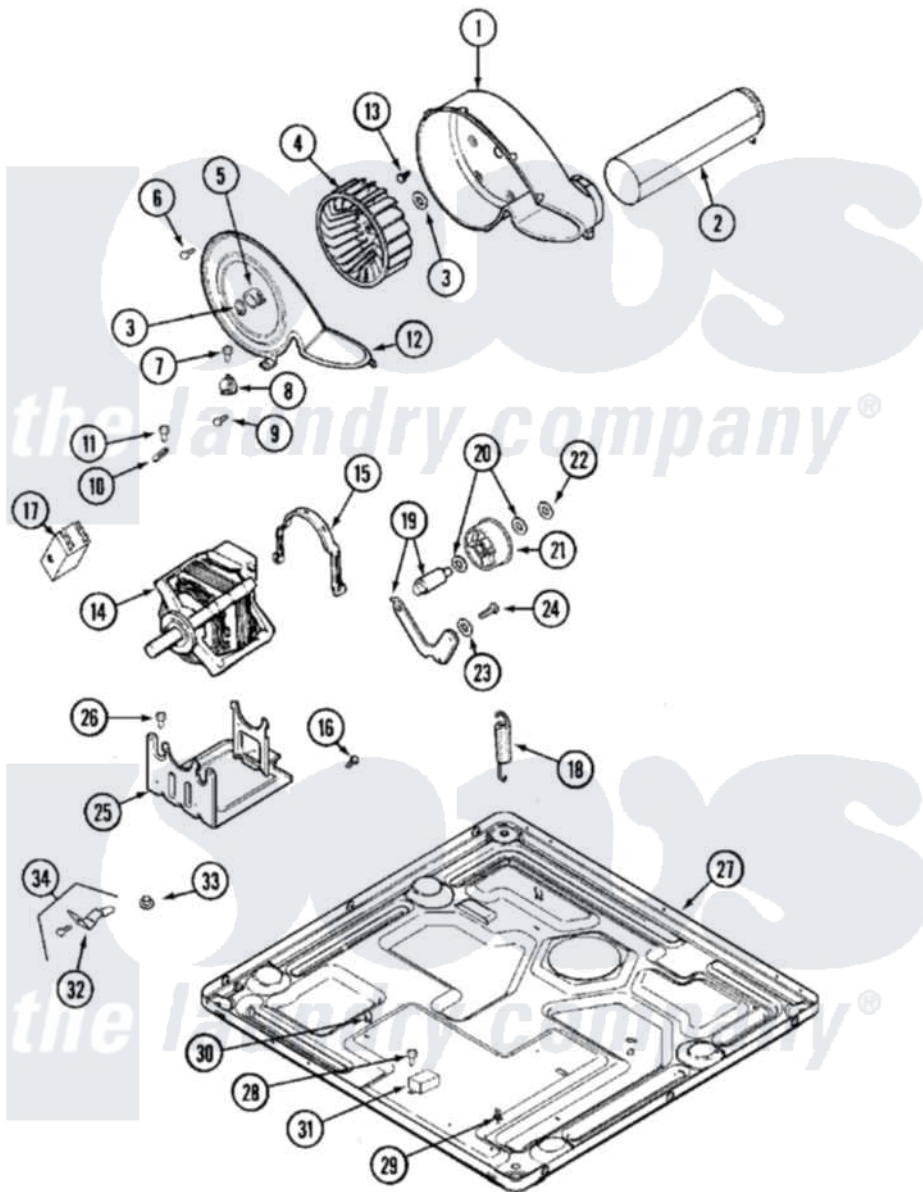

# Maytag MLE19PDCZW 08 - MOTOR DRIVE (DRYER)

Maytag [Residential Maytag MLE19PDCZW Dryer Parts](#) Parts Diagram 08 - MOTOR DRIVE (DRYER)  
 Click on the part number to view part

Item	Original Part Number	Replaced By	Status	Part Description
001	<a href="#">33001789</a>			Housing, Blower
002	<a href="#">22001995</a>			Screw Note: Screw, Tumbler Front And Shroud
"	<a href="#">33002185</a>			Duct Assembly, Exhaust
003	410233	<a href="#">9703438</a>		Ring-Retrn
004	<a href="#">33001790</a>			Wheel, Blower
"	<a href="#">33002797</a>			Wheel, Blower
005	<a href="#">312967</a>			Clamp, Blower Housing
006	33001855	<a href="#">33002917</a>		Screw, No.10-16
007	<a href="#">Y313561</a>			Screw----NA
008	<a href="#">303392</a>			Thermostat, Cycling
"	<a href="#">33303391</a>			Thermostat, Cycling
009	22001996	<a href="#">3370225</a>		Screw
010	<a href="#">33001762</a>			Fuse, Thermal
011	22001996	<a href="#">3370225</a>		Screw
012	33001796	<a href="#">33002711</a>		Cover, Blower Housing
013	314818	<a href="#">1163839</a>		Screw