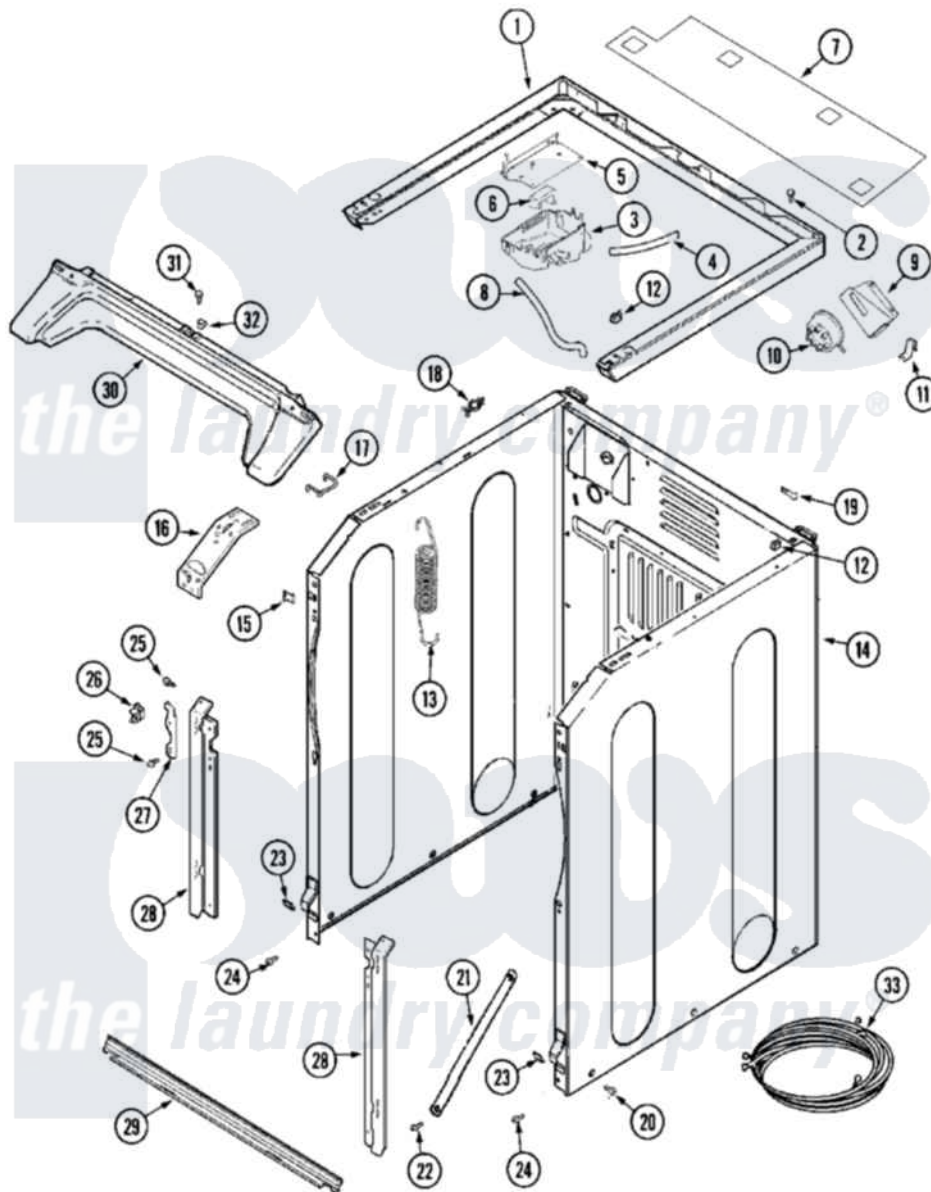

Maytag MLE19PDCZW 09 - CABINET-FRONT (WASHER)

Maytag Residential Maytag MLE19PDCZW Dryer Parts Parts Diagram 09 - CABINET-FRONT (WASHER)
 Click on the part number to view part

Item	Original Part Number	Replaced By	Status	Part Description
001	33002187	33002963		Support, Weld Assembly
002	22001883	214354		Screw, Top Cover To Cabnt.
003	22002439	33002775		Vent, Tub
"	33001855	33002917		Screw, No.10-16
004	22002464			Hose, Vent
005	33002189			Bracket, Vent Mounting
"	33002190			SCrew, C BraCe, BraCket, Cabinet
006	22002440			Deflector, Vent
007	33002191			Wire Shield
"	33002192			Clip, Shield
008	205161	489503		Clamp
"	33002193			Hose, Shower
009	33002188			Support, Pressure Switch
"	Y310376			Clip, Door Switch Harness
010	22002048	22002921		Switch- Pr
				Clip, Unbalance Switch