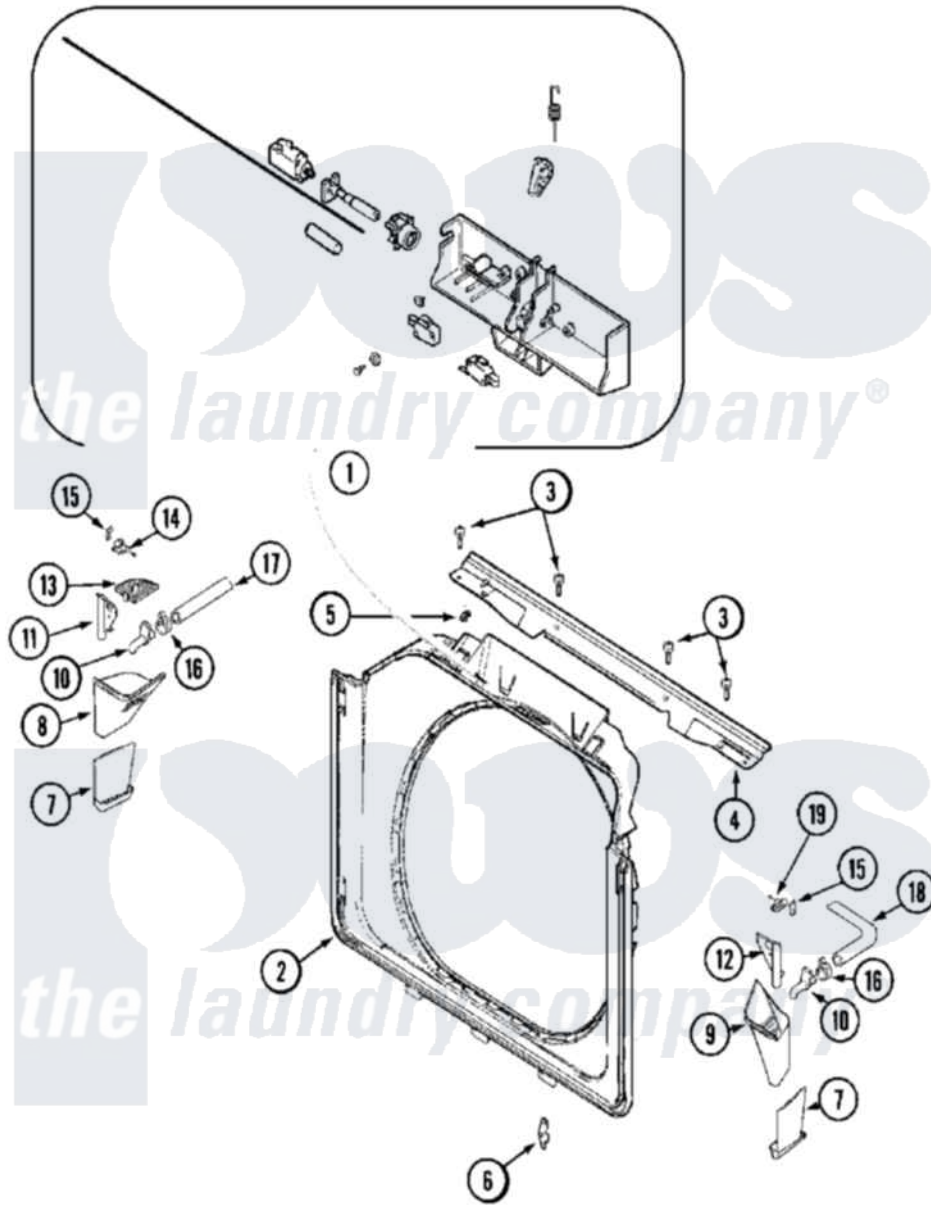

Maytag MLE19PDCZW 10 - DOOR SHROUD & DOOR LATCH ASSEMBLY (WASH)

Maytag Residential Maytag MLE19PDCZW Dryer Parts Parts Diagram 10 - DOOR SHROUD & DOOR LATCH ASSEMBLY (WASH)

Click on the part number to view part

Item	Original Part Number	Replaced By	Status	Part Description
001	22002957			Cover, Latch Assembly
"	22003908			Vapor Barrier
"	NLA		Not Available	DOOR, LOCK HOOP ASSEMBLY
002	22002506			Shroud And Dispenser Hose
"	22003653			Retainer, Dispenser Hose
003	22001995			Screw Note: Screw, Tumbler Front And Shroud
004	22003908			Vapor Barrier
"	33002202	33002477		Support, Door Lock
"	33002203			Clip, Hose
005	22002014			Clip, Harness To Support
006	22002095	12001994		Cover
"	33001764			Cover, Hinge Hole
"	33001787			Screw, Hinge Note: Screw, Hinge Hole Cover

007	33002195		Grate, Overflow
"	33002196		Grate, Overflow
008	33002197		Cup, Bleach Dispenser
009	33002198		Cup, Fabric Softener Dispenser
010	33002199		Spout, Dispenser Fill
011	33002200		Cap, Bleach Dispenser
012	33002201		Cap, Fabric Softener
013	33002204		Screen, Bleach Cup
014	22002230	400021-1	Screw
"	33002205		Retainer, Bleach Cup
015	33002206		Fastener, J Type
016	205161	489503	Clamp
017	22003653		Retainer, Dispenser Hose
"	33002207		Hose, Bleach
018	33002208		Hose, Fabric Softener
019	22002230	400021-1	Screw
"	22003653		Retainer, Dispenser Hose
"	33002209		Retainer, Fabric Softener
020	22002484	Not Available	LABEL, BLEACH
"	22002485	Not Available	LABEL, FABRIC SOFTENER
"	22002486	Not Available	LABEL, LOADING INSTRUCTIONS
"	22002487	Not Available	LABEL, ADD DETERGENT