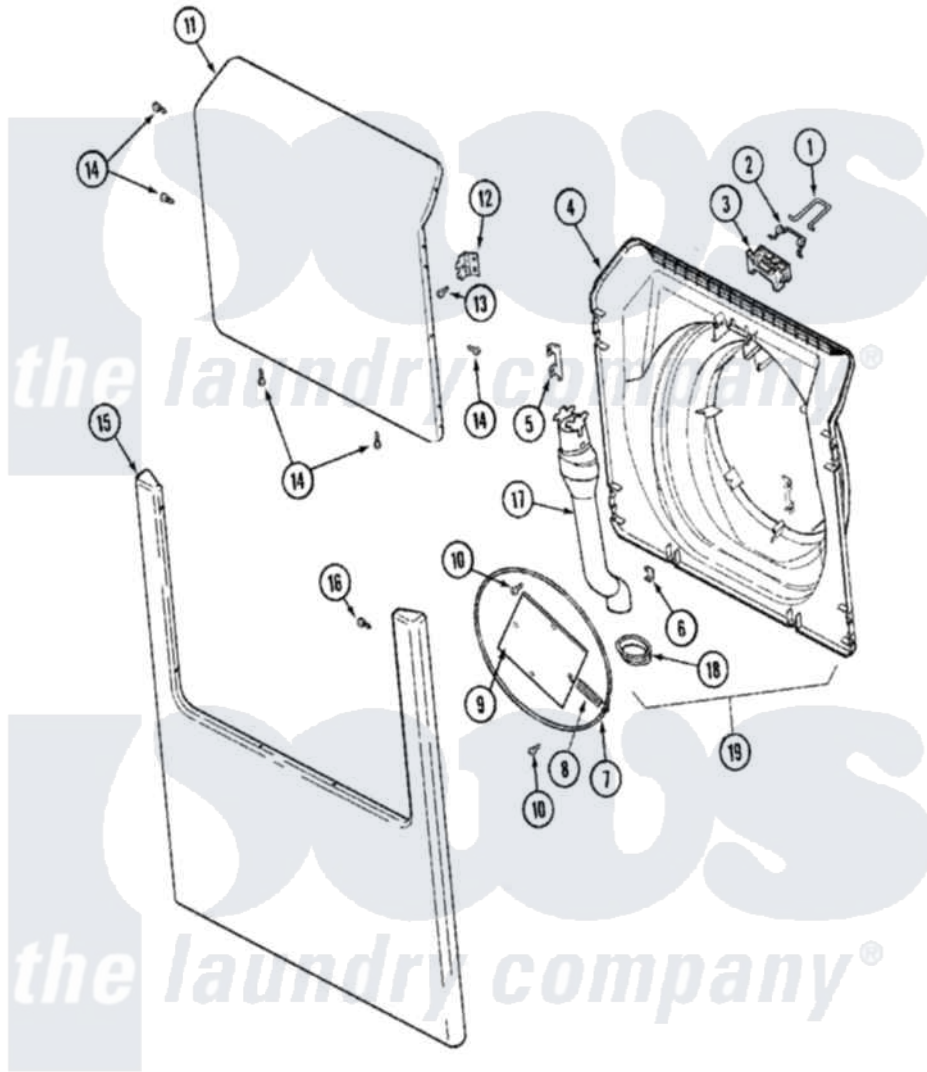

Maytag MLE19PDCZW 11 - DOOR & FRONT PANEL (WASHER)

Maytag Residential Maytag MLE19PDCZW Dryer Parts Parts Diagram 11 - DOOR & FRONT PANEL (WASHER)
 Click on the part number to view part

Item	Original Part Number	Replaced By	Status	Part Description
001	22002002	22003222		Hoop, Lock
002	22002003			Spring, Latch
003	22002168			Support, Lock Hoop
004	22002539	22003083		Liner, Door Assembly W/Vent
"	22003076	22003083		Liner, Door Assembly W/Vent
"	22003800			Inner Door/Vented
005	22002038			Clip, Door
006	22002039			Clip, Door
007	22002104			Frame, Wire
"	W10124350		Not Available	NOT REQUIRED PART OR SEE NOTE
008	22002356			Spring, Plate
"	W10124350		Not Available	NOT REQUIRED PART OR SEE NOTE
009	22002094			Frame, Wire
"	W10124350		Not Available	NOT REQUIRED PART OR SEE NOTE

010	22002007		Screw, Wire Frame
"	W10124350	Not Available	NOT REQUIRED PART OR SEE NOTE
011	22001979		Door, Outer
012	NLA	Not Available	Hinge w/no offset
013	22002062	98006631	Screw
014	22002063		Screw No.8-18AB Wafer Head
015	22002241	22002836	Panel, Front
016	22002243		Screw, Front Panel And Hinge
"	22002244		Clip, Grounding
017	22002990	22003850	Vent Tube Assembly
018	22003075		Grommet, Vent Tube
019	22003083		Liner, Door Assembly W/Vent