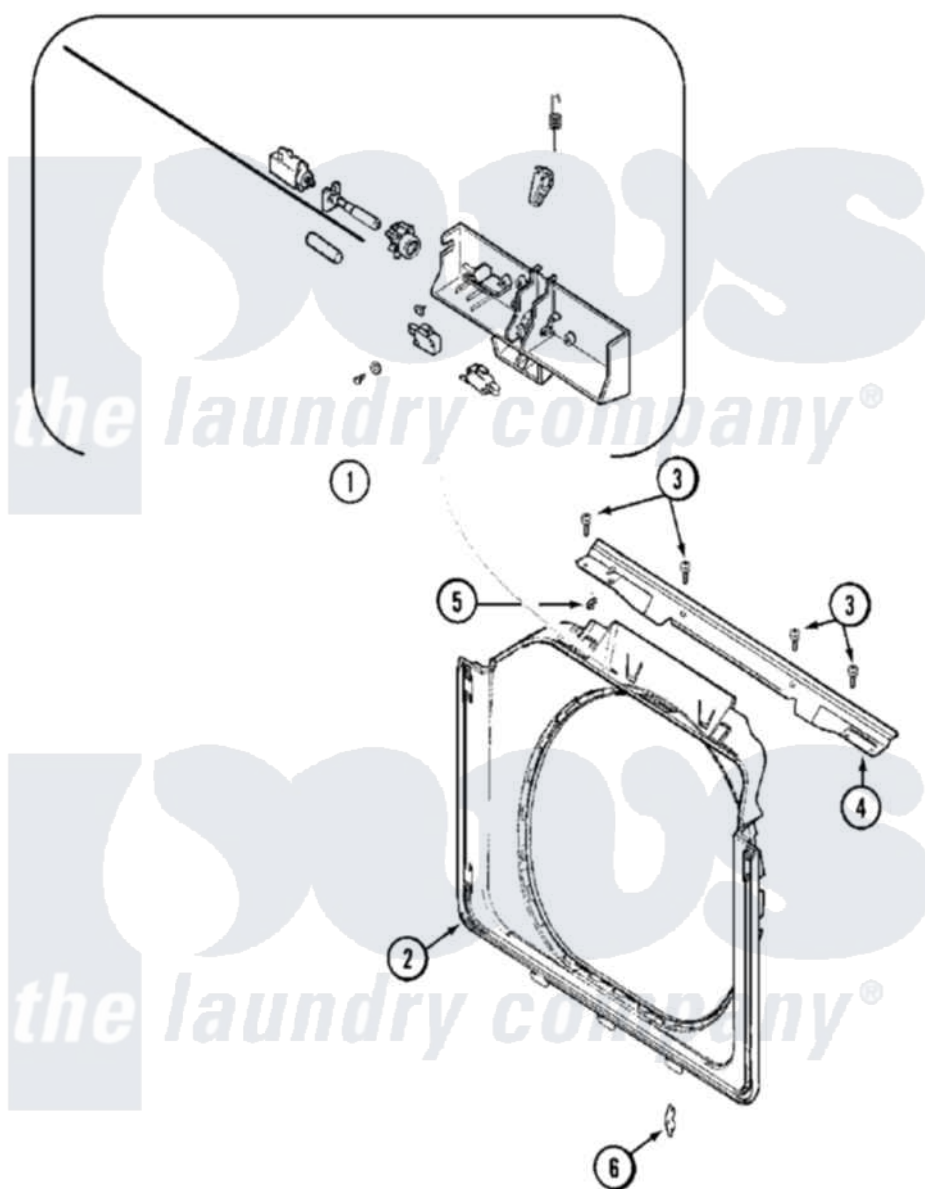

Maytag MLE19PDCZW 12 - DOOR SHROUD & DOOR LATCH ASSEMBLY (WASH)

Maytag Residential Maytag MLE19PDCZW Dryer Parts Parts Diagram 12 - DOOR SHROUD & DOOR LATCH ASSEMBLY (WASH)

[Click on the part number to view part](#)

Item	Original Part Number	Replaced By	Status	Part Description
001	NLA		Not Available	DOOR, LOCK HOOP ASSEMBLY
002	22002506			Shroud And Dispenser Hose
003	22001995			Screw Note: Screw, Tumbler Front And Shroud
004	22003908			Vapor Barrier
"	33002202	33002477		Support, Door Lock
"	33002203			Clip, Hose
005	22002014			Clip, Harness To Support
006	22002095	12001994		Cover