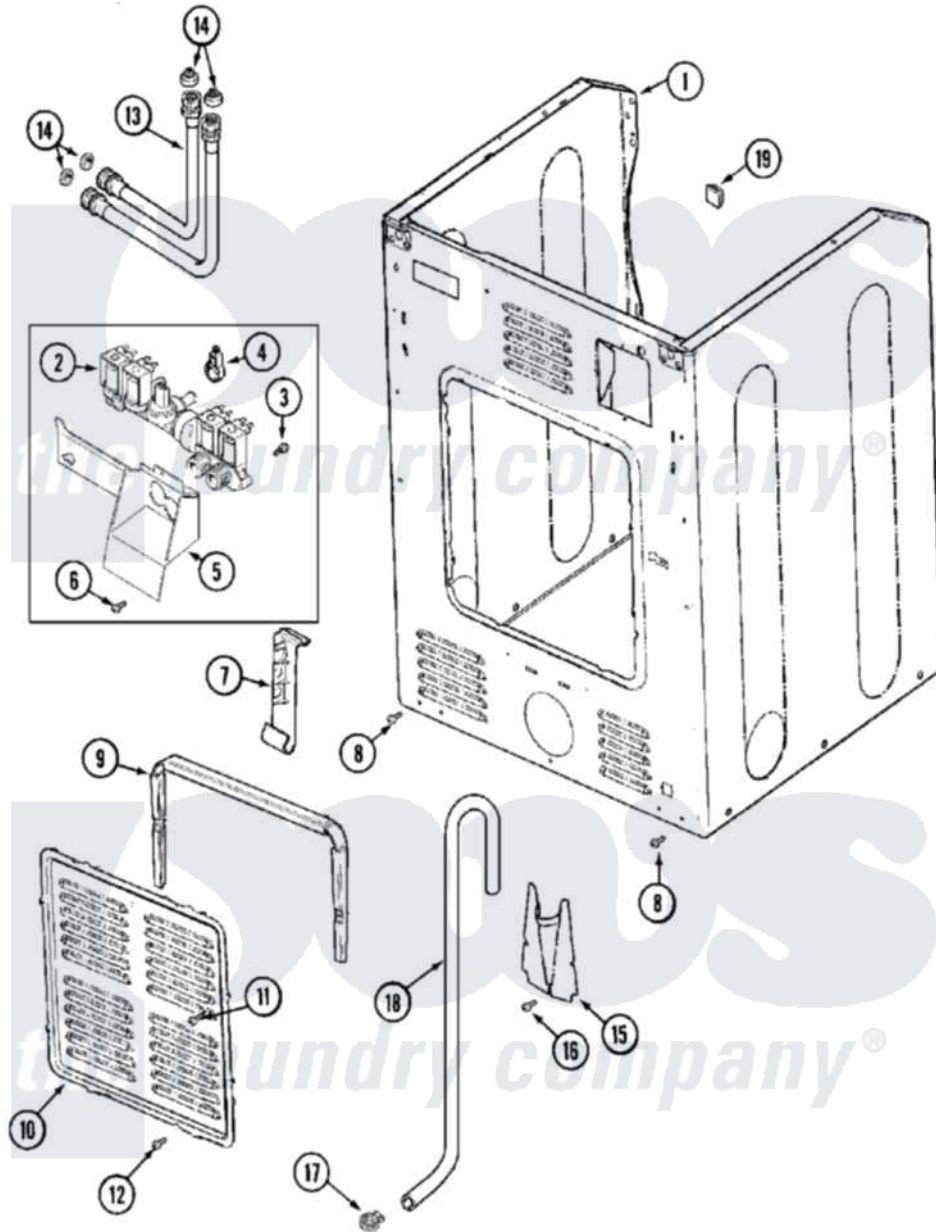

Maytag MLE19PDCZW 13 - CABINET-REAR (WASHER)

Maytag Residential Maytag MLE19PDCZW Dryer Parts Parts Diagram 13 - CABINET-REAR (WASHER)
 Click on the part number to view part

Item	Original Part Number	Replaced By	Status	Part Description
001	213007			Xfor Cabinet See Cabinet, Back
"	22001995			Screw Note: Screw, Tumbler Front And Shroud
"	22002548	22003639		Cabinet Assembly
"	22003367	22004095		Hinge, Plastic
"	NLA		Not Available	CABINET ASSY. (WHT)
002	33002211			Valve, Water
003	22002436			Screw, Water Valve Bracket
004	205161	489503		Clamp
005	33002212			Bracket, Water Valve
006	22001996	3370225		Screw
007	33002213			Rack, Hose
008	22001995			Screw Note: Screw, Tumbler Front And Shroud
009	22002022			Spacer, Access Panel
010	22002092			Panel, Access

011	22002295	67006908	Screw, Ice Rack
012	22001996	3370225	Screw
013	33002214	202860	Inlet Hose Assembly
014	Y013783		Washer, Inlet Hose
015	22002093	22002704	Cover, Drain Hose
016	22001995		Screw Note: Screw, Tumbler Front And Shroud
017	22001984	285655	Clamp, Hose
018	12001659	12001807	Drain Hose Kit
"	22002891	12001807	Drain Hose Kit
"	22002892		Retainer, Drain Hose
"	22002893	8539404	Tie-Wire
019	NLA	Not Available	PLUG, HOLE