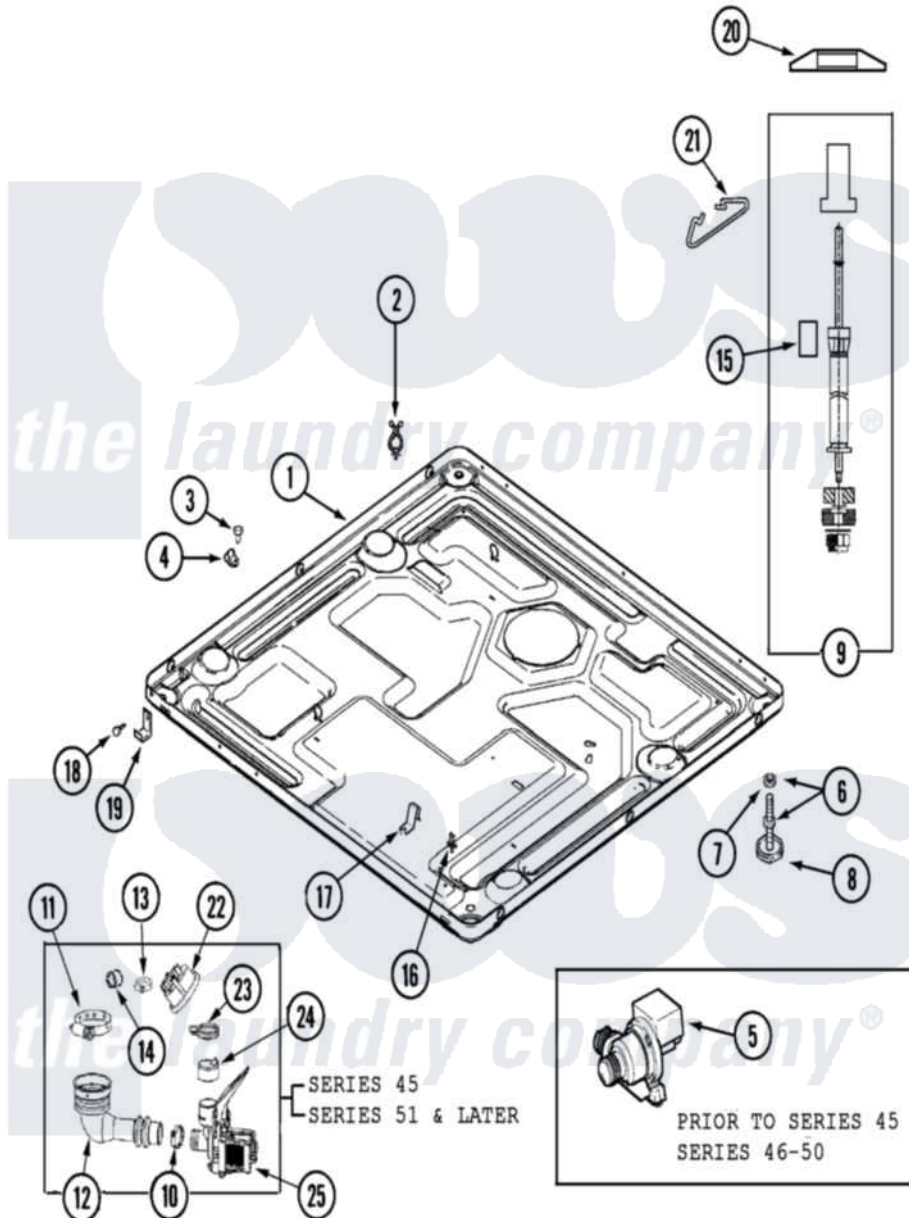

Maytag MLE19PDCZW 15 - BASE (WASHER)

Maytag [Residential Maytag MLE19PDCZW Dryer Parts](#) Parts Diagram 15 - BASE (WASHER)
 Click on the part number to view part

Item	Original Part Number	Replaced By	Status	Part Description
001	22002240	22003435		Base, Assembly
"	22003580			Base, Assembly
002	315471	22003298		Retainer, Wire
"	33001989			Retainer, Vault Switch
003	Y313561			Screw---NA
004	22002014			Clip, Harness To Support
005	22002939	22003059		Pump, Drain
006	22001915	22003544		Adjustable Leg W/Foot And Nut
007	Y052740	62739		Nut, Lock
008	210684			Foot, Adjustable Leg
009	22001988			Strut Assembly-Rear
010	22001984	285655		Clamp, Hose
011	22002053	696392		Hose Clamp
012	22003262			Hose, Tub To Pump Outlet
"	22003263			Screw, Sump Cap
013	22003295	285655		Clamp, Hose

014	22003261		Plug, Outer Tub
015	33002224		Sleeving, Braided
016	Y313262	W10116752	Retainer-
017	22002244		Clip, Grounding
018	33002190		SCrew, C BraCe, BraCket, Cabinet
019	22002239		Clip, Front Panel
020	33002222		Deflector, Water
021	33002223		Restrainer, Tube
022	22003728		Switch, Pressure Items 22-30 Listed As Series
"	NLA	Not Available	BAG, PLASTIC W/DRAWSTRING
023	22002853	285655	Clamp, Hose
024	22003268		Cap, Rubber
025	22003244	25001052	Pump Assembly