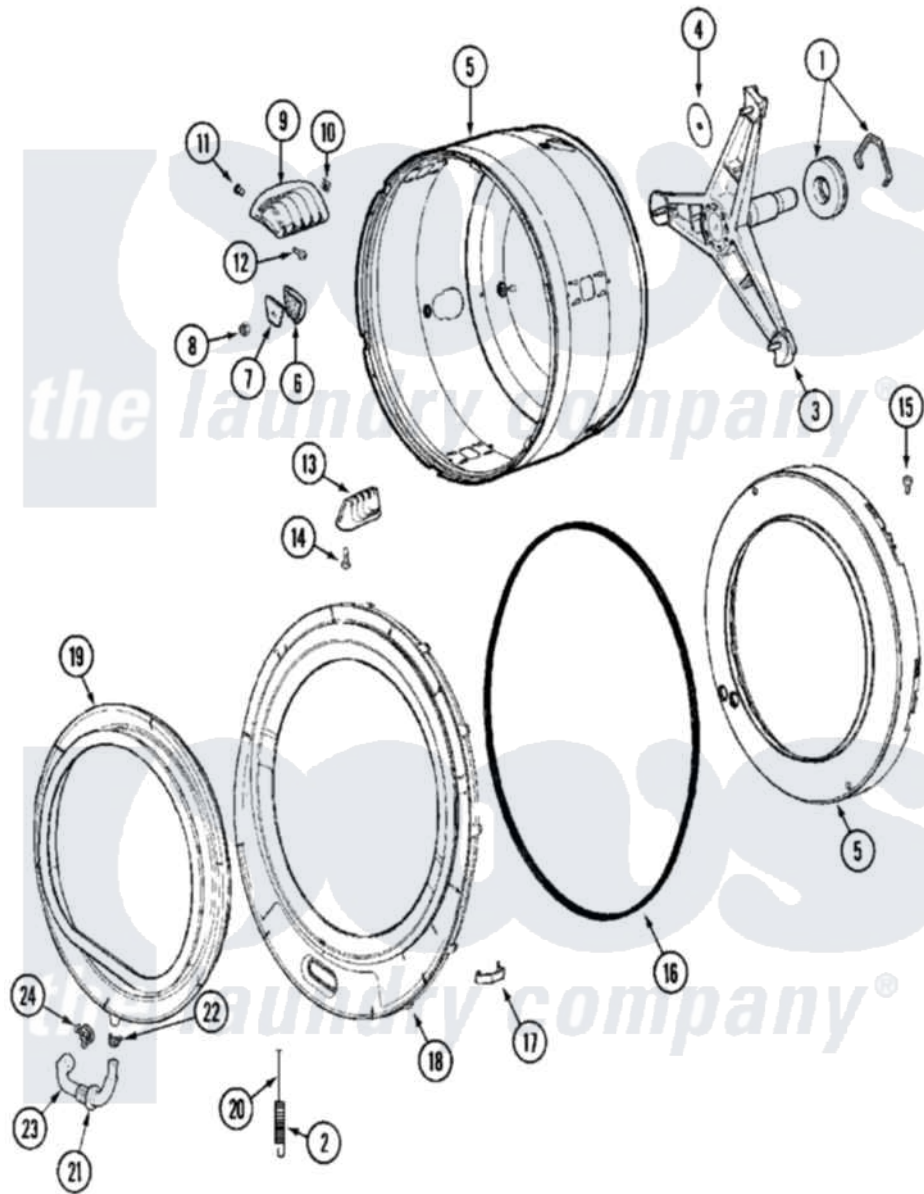

Maytag MLE19PDCZW 16 - SPINNER ASSEMBLY & OUTER TUB COVER(WASH)

Maytag [Residential Maytag MLE19PDCZW Dryer Parts](#) Parts Diagram 16 - SPINNER ASSEMBLY & OUTER TUB COVER(WASH)

[Click on the part number to view part](#)

Item	Original Part Number	Replaced By	Status	Part Description
001	12001478	12002022		Lip Seal Kit
002	22002099			Spring, Tub
003	22001994	W10181639		Support
"	22002123			Tube, Molykote
"	22003925	W10181639		Support
004	22002023			Washer, Plastic
005	22002115	6-2717080		Spinner As
006	22002021	22002482		Washer, Profile
007	22002020			Washer, Spinner Support
008	22002122	2207454		Nut, Hex
009	22001985			Baffle, Drip
010	22002009			Grommet, Baffle
011	22001999			Grommet, Baffle
012	22002325	22003556		Screw, Baffle
013	22001986			Baffle, Drip

014	22002059		Screw, Baffle
015	22002028	Not Available	PART NEVER USED IN PRODUCTION
"	NLA	Not Available	SCREW, BALANCE RING
016	22002077		Seal, Tub Cover
017	22002050		Clip, Tub To Cover
018	22003212		Cover, Tub --W
"	22004254		Cover, Tub W/Sealandcaps AspK
019	12001772	12002533	Boot Kit
"	22001978	12002533	Boot Kit
020	22002327		Wire, Boot Clamp
021	22003074		Guard, Hose
022	Y22003072		CLAMP, HOSE DOUBLE WIRE
023	22003071	22004477	Drain Hose, Door Boot
024	22003073	596669	Clamp, Manifold