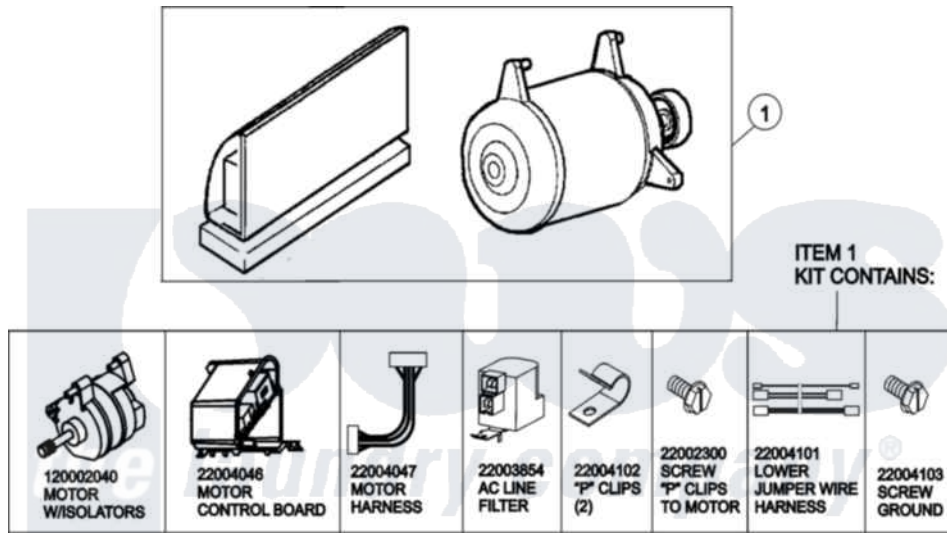

Maytag MLE19PDCZW 18 - MOTOR & MOTOR CONTROL

(SEE TEXT FOR ITEMS 2, 3, 4 AND 8)

Maytag Residential Maytag MLE19PDCZW Dryer Parts Parts Diagram 18 - MOTOR & MOTOR CONTROL
 Click on the part number to view part

Item	Original Part Number	Replaced By	Status	Part Description
001	12002039			Neptune Motor Conversion Kit
002	22004046			Control Assembly, Motor
003	22003856			Motor, Variable Speed
004	22004047	22004212		Motor Harness
005	33002190			SCrew, C BraCe, BraCket, Cabinet
006	22004102			P Clips
007	22002300	9740848		Screw, Mixing Valve Mounting
008	22003854	22003858		EMI Suppression Filter, 16a
009	22004101			Repair Jumper Harness
010	22003329			Isolator, Motor
011	22003686			Bolt, Motor
012	22002320			Washer, Belt Tension Bolt
013	22004103			Screw