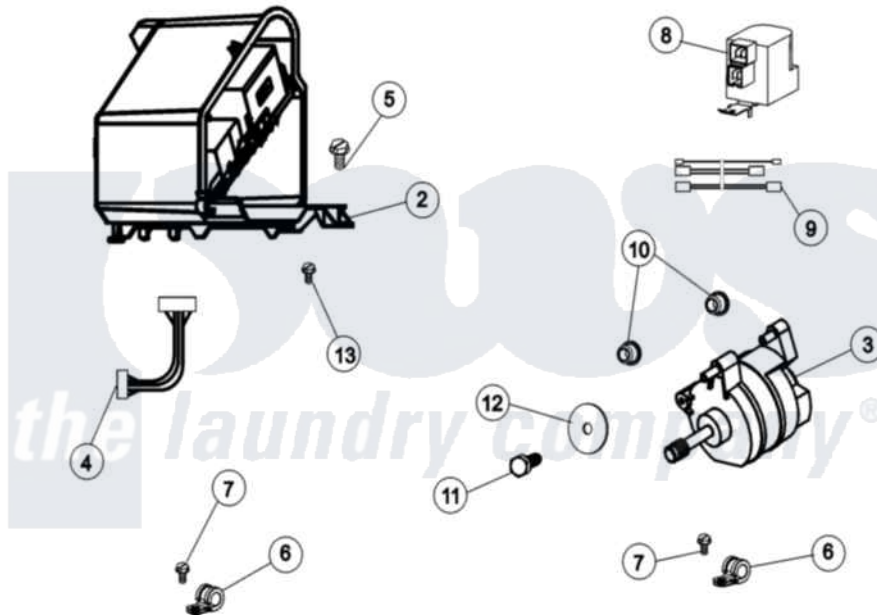

Maytag MLE19PDCZW 18 - MOTOR & MOTOR CONTROL

(SEE TEXT FOR ITEMS 2, 3, 4 AND 8)

Maytag Residential Maytag MLE19PDCZW Dryer Parts Parts Diagram 18 - MOTOR & MOTOR CONTROL
 Click on the part number to view part

Item	Original Part Number	Replaced By	Status	Part Description
001	12002039			Neptune Motor Conversion Kit
002	22004046			Control Assembly, Motor
003	22003856			Motor, Variable Speed
004	22004047	22004212		Motor Harness
005	33002190			SCrew, C BraCe, BraCket, Cabinet
006	22004102			P Clips
007	22002300	9740848		Screw, Mixing Valve Mounting
008	22003854	22003858		EMI Suppression Filter, 16a
009	22004101			Repair Jumper Harness
010	22003329			Isolator, Motor
011	22003686			Bolt, Motor
012	22002320			Washer, Belt Tension Bolt
013	22004103			Screw