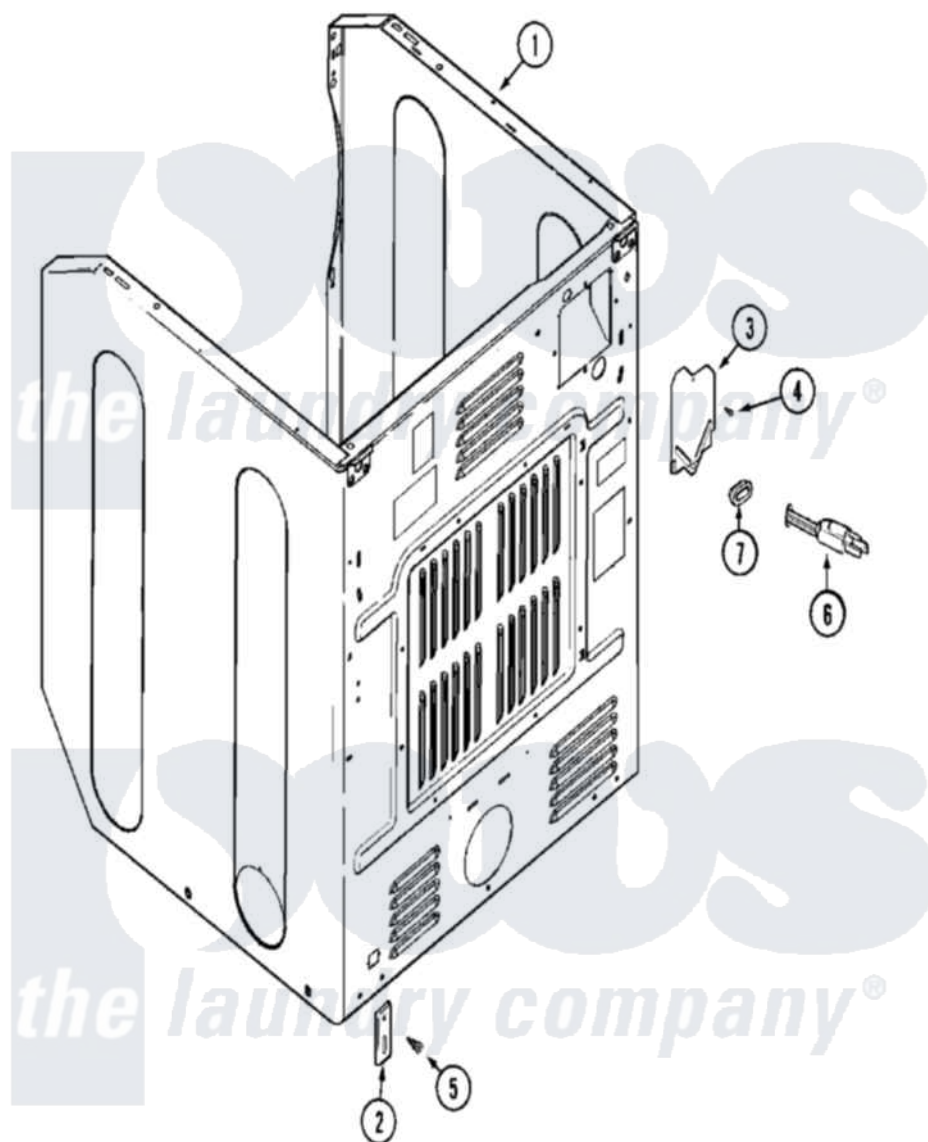

Maytag MLE19PDDGW 05 - CABINET-REAR (DRYER)

Maytag Residential Maytag MLE19PDDGW Dryer Parts Parts Diagram 05 - CABINET-REAR (DRYER)

Click on the part number to view part

Item	Original Part Number	Replaced By	Status	Part Description
001	33002811			Cabinet Upper As Pack--NA
002	33002060			Bracket, Security
003	33001795			Cover, Terminal Block
004	22001995			Screw Note: Screw, Tumbler Front And Shroud
005	22001995			Screw Note: Screw, Tumbler Front And Shroud
006	22003540			Cord, Power
"	22003705		Not Available	ADAPTER, CORD EXPORT
"	22004405		Not Available	CORD ADAPTER ASSY
"	22004502			Clamp, Power Cord
"	33002258			Clamp, Power Cord
"	33002260			Nut, Power Cord Clamp
007	216183			Grommet, Cord Export