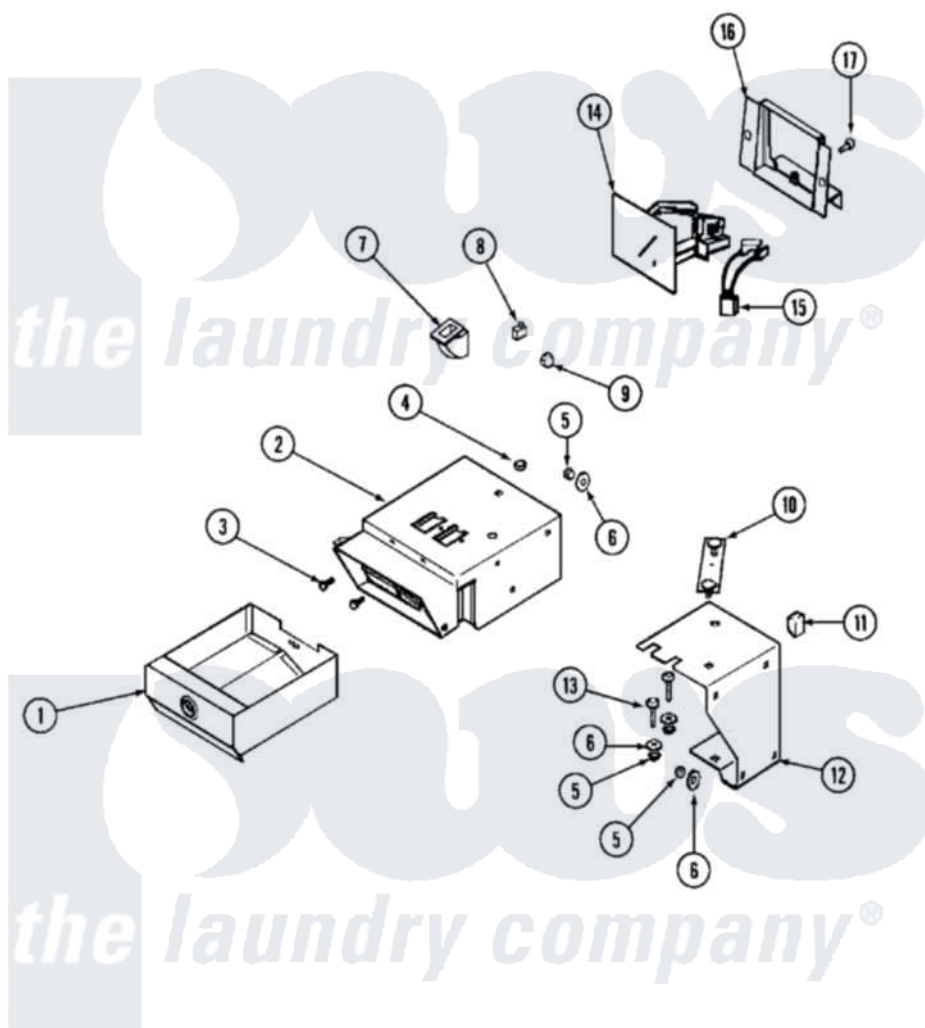

Maytag MLE19PDDYW 02 - CONTROL CENTER (DRYER)

Maytag Residential Maytag MLE19PDDYW Dryer Parts Parts Diagram 02 - CONTROL CENTER (DRYER)
 Click on the part number to view part

Item	Original Part Number	Replaced By	Status	Part Description
001	Y33001983			Box, Coin
002	Y33001986			Vault, Coin
003	33002683	694091		Trim, Side Right Hand
004	Y052740	62739		Nut, Lock
005	Y052734			Nut, Carrage Bolts And Bracket
006	312535			Washer, Vault Mounting Brk.
"	NLA		Not Available	WASHER, VAULT MOUNTING BRK.
007	314635			Chute, Coin
008	33001250			Switch, Vault And Service Door
009	NLA		Not Available	NUT, CAGE
010	22001810		Not Available	STRAP, MOUNTING
011	33001989			Retainer, Vault Switch
012	33001990			Bracket, Mounting Vault
013	33001991			Bolt, Carriage

014	216200		Face Plate Return Button
"	22003678	22004112	Coin Drop Greenwald Us.25
"	22004112		Coin Drop Greenwald Us.25
"	33002647		Single Faceplate Assembly
015	22001965		Optic Switch Assembly
"	314665		Screw, Switch Assembly
016	33001992		Bracket, Coin Drop Mount.
017	212707	3196385	Screw
"	910181		Lockwasher, Terminal Block