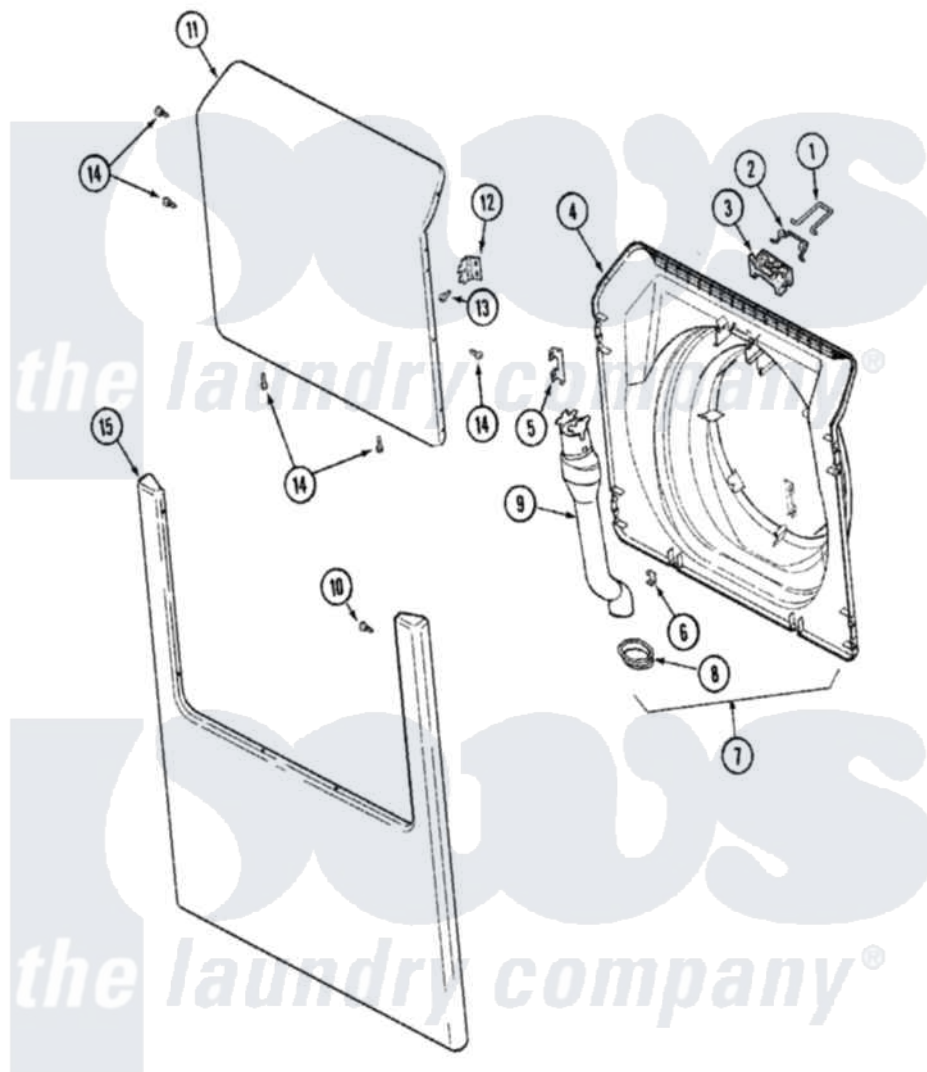

Maytag MLE19PNAUW 09 - DOOR & FRONT PANEL (WASHER)

Maytag Residential Maytag MLE19PNAUW Dryer Parts Parts Diagram 09 - DOOR & FRONT PANEL (WASHER)
 Click on the part number to view part

Item	Original Part Number	Replaced By	Status	Part Description
001	22003222			Hoop, Lock
002	22002003			Spring, Latch
003	22002168			Support, Lock Hoop
004	22003800			Inner Door/Vented
005	22002038			Clip, Door
006	22002039			Clip, Door
007	22003083			Liner, Door Assembly W/Vent
008	22003075			Grommet, Vent Tube
009	22003576	22003850		Vent Tube Assembly
010	22002012			Screw, Hinge Note: Screw, Hinge Bracket
011	22001979			Door, Outer
012	22002798			Hinge, Door
"	NLA		Not Available	Hinge w/no offset
013	22002062	98006631		Screw
014	22002063			Screw No.8-18AB Wafer Head
015	22002241	22002836		Panel, Front