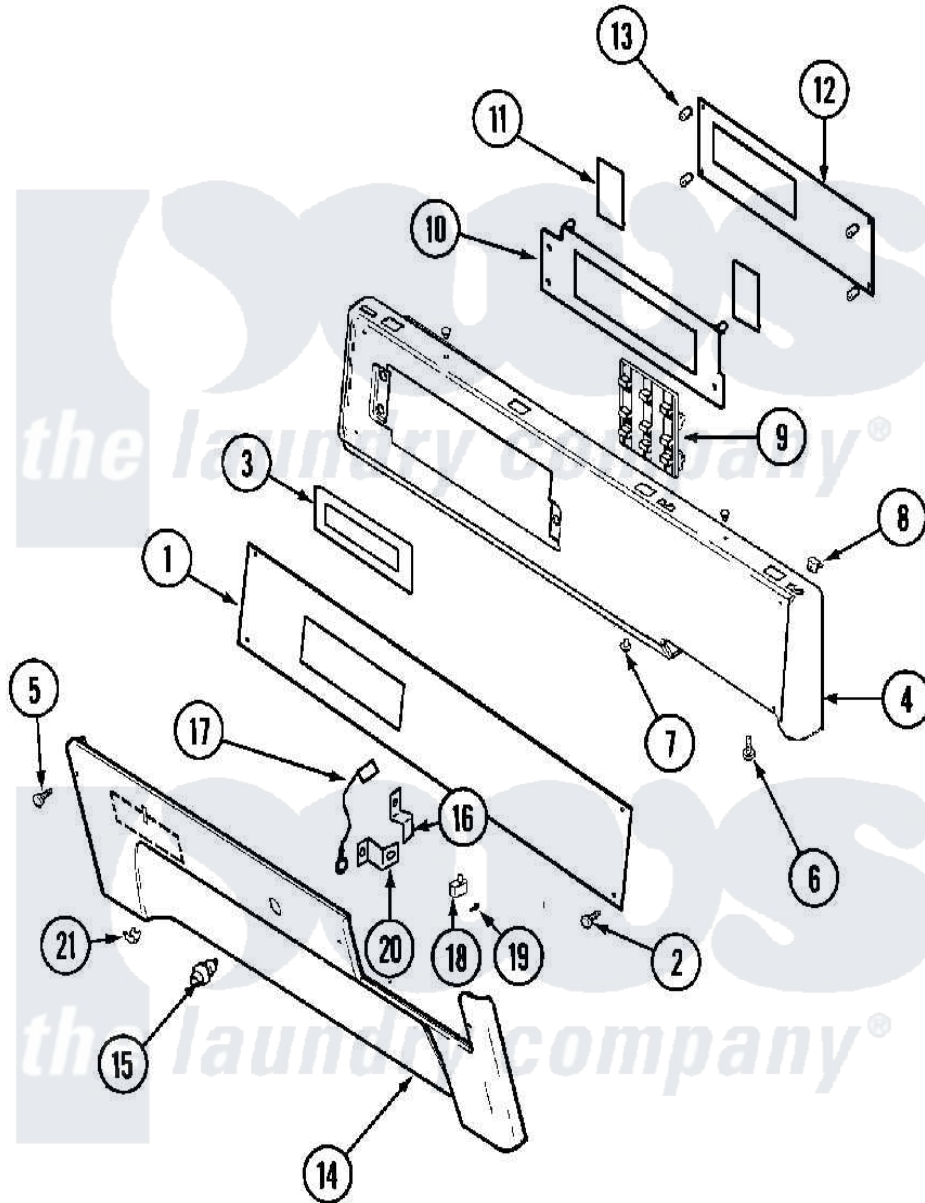

Maytag MLE19PNAYW 01 - CONTROL PANEL (DRYER)

Maytag Residential Maytag MLE19PNAYW Dryer Parts Parts Diagram 01 - CONTROL PANEL (DRYER)
 Click on the part number to view part

Item	Original Part Number	Replaced By	Status	Part Description
001	NLA		Not Available	FACIA, CONTROL PANEL---N
002	215506			Screw, Control Panel Overlay
003	33002150	W10133268		Cover, Display
004	33002003			Fastener Clip, Control Panel
"	33002264			Panel, Control
005	215506			Screw, Control Panel Overlay
006	215506			Screw, Control Panel Overlay
007	33001132	33002342		Plug, Sifht Hole
008	33001977			Fastener, Control Panel
009	33002178			Switch, Push Button
010	33002155			Plate, Control Mounting
011	33002152	W10133277		Membrane Switch Assembly
012	33002359	33003006		Control BO
013	33001204			Stand-Off, Control Board
"	912077			Locknut, Reader Harness
014	33002262			Panel, Access

015	Y206081	W10116737	Lock
016	213750	W10133266	Cam-Lock
017	33001981		Wire, Ground
018	33002117	208042	Switch, Sensor
019	912012	3400409	Screw
020	33001982		Bracket, Switch Mounting
021	33002004		Clip, Fastener
022	22001995		Screw Note: Screw, Tumbler Front And Shroud
"	33002060		Bracket, Security
"	NLA	Not Available	NUT, SECURITY
023	22002782		Pad, Foam
"	22003819		Wire Harness, Lower Commercial
"	22003820		Wire Harness / Hh / Unbalance
"	22003858		EMI Suppression Filter, 16a
"	22004249		Harness, Wire Lower
"	33002877		Harness, Wire Upper Elec
024	33002281		Wire Harness, Upper U.S. Elect
"	33002872		Harness, Wire Upper Gas
025	33002151	Not Available	MANUAL, USE & CARE