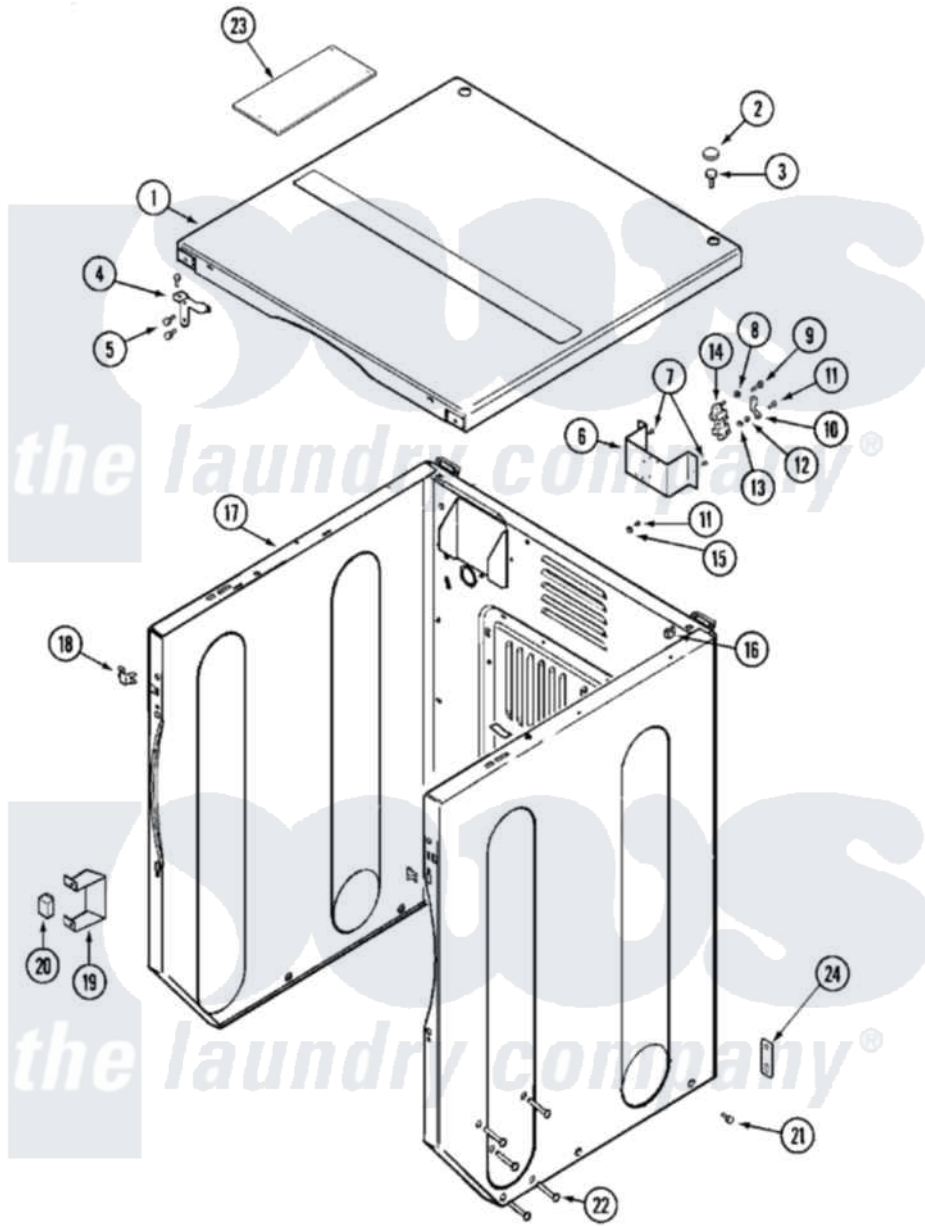

Maytag MLE19PNAYW 02 - CABINET-FRONT (DRYER)

Maytag Residential Maytag MLE19PNAYW Dryer Parts Parts Diagram 02 - CABINET-FRONT (DRYER)
 Click on the part number to view part

Item	Original Part Number	Replaced By	Status	Part Description
001	33001995	33002124		Cover, Top
002	33001997			Plug, Hole
003	22001883	214354		Screw, Top Cover To Cabnt.
004	33001998			Bracket, Top Cover
"	33001999			Bracket, Top Cover
005	22001995			Screw Note: Screw, Tumbler Front And Shroud
006	NLA		Not Available	BRACKET, TERMINAL BLOCK---NA
007	22001995			Screw Note: Screw, Tumbler Front And Shroud
008	Y311270			Washer, Terminal Block
009	Y312209	W10001200		Screw
010	Y312184			Strap, Grounding
011	22003781			Screw, Ground Strap
012	311484	112432		Nut
013	311093			Washer, Terminal Connection

014	33001244		Block, Terminal
015	NLA	Not Available	WASHER, GROUND LUG
016	22001502		Fastener, U-NUt
017	NLA	Not Available	CABINET ASSY (WHT-AS PK)
018	33001980		Fastener, Access Panel
019	Y313561		Screw----NA
"	33002002		Bracket, Switch
020	306398		Relay, Heater
"	Y251119	3177991	Screw
021	213007		Xfor Cabinet See Cabinet, Back
"	22003409	213007	Xfor Cabinet See Cabinet, Back
022	33001991		Bolt, Carriage
023	Y314174		Terminal Cover - Canada
024	33002060		Bracket, Security