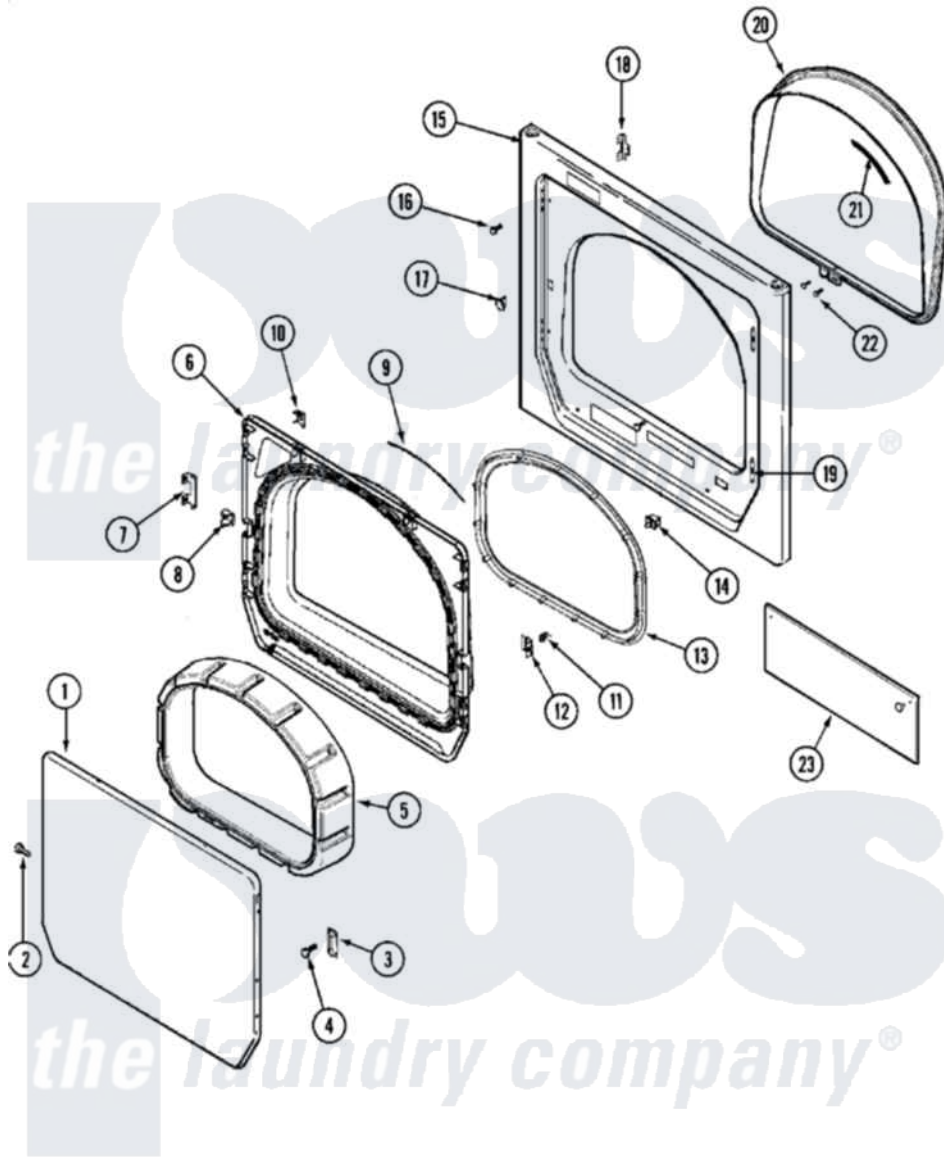

Maytag MLE19PNAYW 03 - DOOR (DRYER)

Maytag Residential Maytag MLE19PNAYW Dryer Parts Parts Diagram 03 - DOOR (DRYER)
 Click on the part number to view part

Item	Original Part Number	Replaced By	Status	Part Description
001	33001893		Not Available	LABEL, OPEN DOOR (DRYER)
"	33002015			Door, Outer
002	22002063			Screw No.8-18AB Wafer Head
003	33002017			Hinge, Door
004	22002062	98006631		Screw
005	22002300	9740848		Screw, Mixing Valve Mounting
"	33002018	33002780		Door Tunnel W` Handle
006	33002020			Door, Inner W/Seal
007	22002038			Clip, Door
008	33002111	33001763		Plug, Inner Door
009	33002094			Seal, Door
010	22002039			Clip, Door
011	33001761			Strike, Door
012	33001793			Bracket, Strike
013	33002607			Lens, Door
014	33001509	W10169313		Switch-Dor

015	33001711	33002936	Medallion-
"	33002051	Not Available	SCREW, FRONT PANEL
"	33002081		Panel, Front
016	33001486	98008544	Screw
017	Y304578	LA-1003	Door Catch Kit
018	33002025		Twin Speednut
019	33001175		Cover, Hinge Hole
020	33002026		Extension, Tumbler Front
021	33001767		Seal, Shroud
022	33001855	33002917	Screw, No.10-16
023	33002048		Fastener, Push
"	33002183		Shield, Control Panel